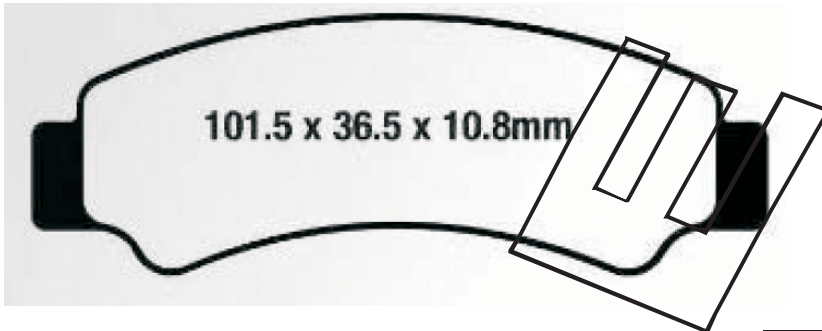

XGP 313
RTS 715

FRONT	MAKER	MODEL	YEAR
XGP313	HONDA	CBF 125	06-07
		CBF 150	05-12
	SUZUKI	GSX-R 125	18-21
		GSX-R 150	16-20