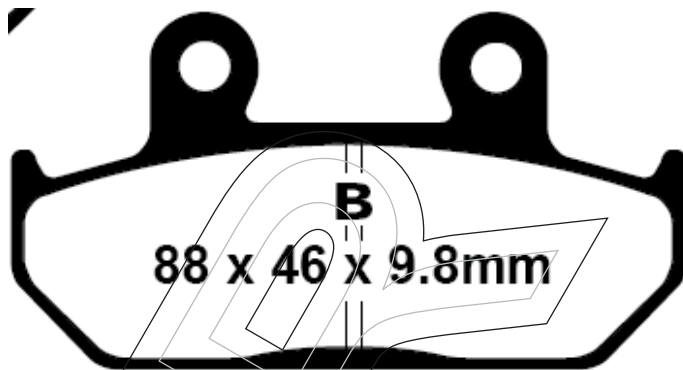

XGP 073
RTS 172