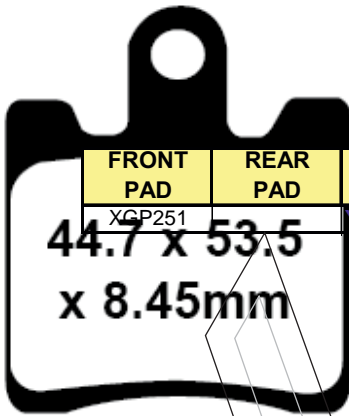

A. 89.25 x 9.75 x

9.75mm

XGP 249 RTS 419

XGP 251 RTS 423

FRONT PAD	REAR PAD	MAKER	MODEL	YEAR
XGP251		YAMAHA	FJR 1300	06-10

**44.7 x 53.5
x 8.45mm**

XGP 252 RTS 425

**55.5 x 54.5
x 8mm**