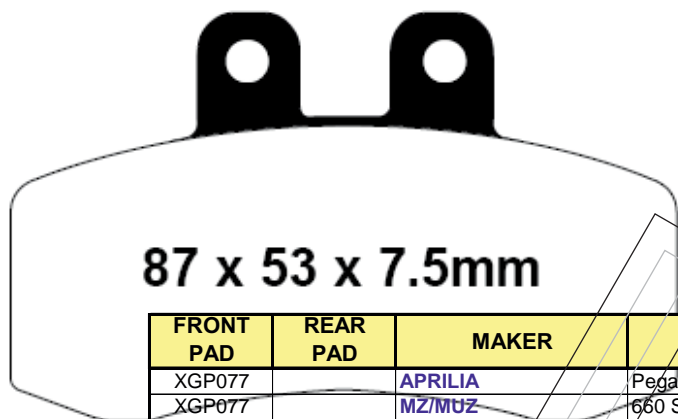

XGP 075
RTS 174

XGP 076 RTS 175

33.7 x
50.5 x
7mm

XGP 077 RTS 177

87 x 53 x 7.5mm

FRONT PAD	REAR PAD	MAKER	MODEL	YEAR
XGP077		APRILIA	Pegaso/650	91-96
XGP077		MZ/MUZ	660 Supermoto	06-07
XGP077		MZ/MUZ	Baghira/Mastiff (All models)	00-05