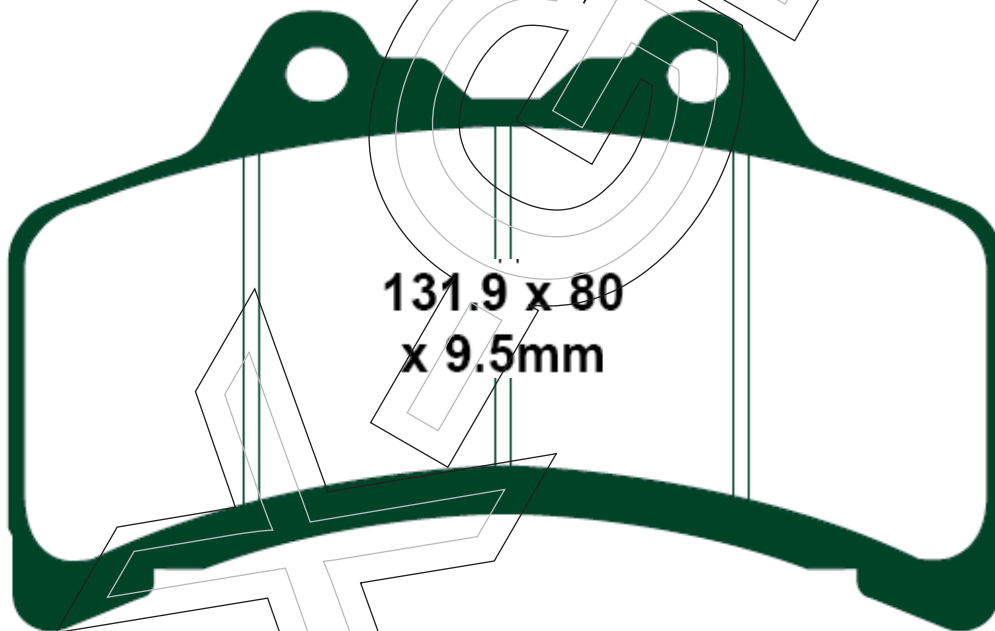

**131.9 x 80
x 9.5mm**

FRONT PAD	REAR PAD	MAKER	MODEL	YEAR
XGP145		YAMAHA	GTS 1000	93-99