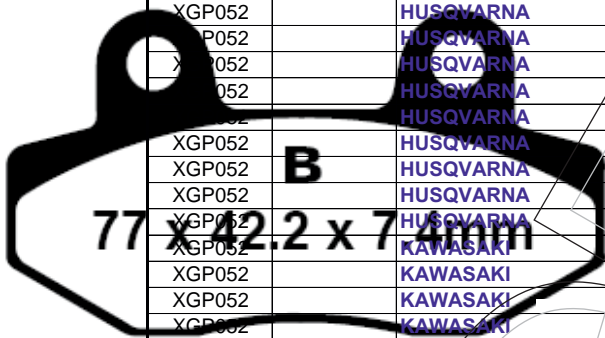

FRONT PAD	REAR PAD	MAKER	MODEL	YEAR
XGP052		GAS-GAS	KS 250 RV Quad	06
XGP052		HUSQVARNA	CR 125	92-94
XGP052		HUSQVARNA	CR 250	92-94
XGP052		HUSQVARNA	CR 360	92-94
XGP052		HUSQVARNA	TC 610	92-94
XGP052		HUSQVARNA	TE 350	92-94
XGP052		HUSQVARNA	TE 610	92-94
XGP052	B	HUSQVARNA	WR 125	93-94
XGP052		HUSQVARNA	WR 250	92-94
XGP052		HUSQVARNA	WR 360	92-94
XGP052		KAWASAKI	KDX 200 E5/E6	93-94
XGP052		KAWASAKI	KDX 200 SR (DX200G)	
XGP052		KAWASAKI	KDX 250 D1	91-93
XGP052		KAWASAKI	KDX 250 SR (KDX 250 F1)	91
XGP052		KAWASAKI	KLF 300 C1-C17 Bayou	89-05
XGP052		KAWASAKI	KLF 400 B1-B7 Bayou	93-99
XGP052		KAWASAKI	KLX 250 (KLX 250 S9F)	09
XGP052		KAWASAKI	KRF 750 A8F/B8F Teryx 750 4x4 (RUV)	08
XGP052		KAWASAKI	KRF 750 C8F/D8F Teryx 750 4x4 LE (RUV)	08
XGP052		KAWASAKI	KRF 750 F8F Teryx 750 4x4 NRA Outdoors	08
XGP052		KAWASAKI	KVF 650 E8FA Brute Force 4x4 Hardwoods Green HD	08
XGP052		KAWASAKI	KVF 650 F7F/F8F Brute Force 4x4i Hardwoods Green	07-08
XGP052		KAWASAKI	KVF 650 G7F/G8F Brute Force 4x4i Hardwoods Green	07-08
XGP052		KAWASAKI	KVF 650 H7F/H8F Brute Force 4x4i Hardwoods Green	07-08
XGP052		KAWASAKI	KVF 750 A1/A6F/B1/B6F/B7F/B8F Brute Force 4x4	04-08
XGP052		KAWASAKI	KVF 750 A1/A6F/C7F/D8F/D9F	05-09
XGP052		KAWASAKI	KX 250 C1/H1/H2/J1/J2	89-93
XGP052		KAWASAKI	KX 250 E1-E4	89-93
XGP052		KAWASAKI	KX 500 E1-E4	89-93
XGP052		MOTO ROMA	Road Runner 125	02-04
XGP052		SUPERBIKE	RMR 125	07-09
XGP052		SUZUKI	DR 250 SL/SM/SN/SEP/SER/SES	90-95
XGP052		SUZUKI	DR 350 SER/SES (Electric Start/4 Bolt Front Disc)	94-95
XGP052		SUZUKI	DR 350 SET/SEV (Electric Start/4 Bolt Front Disc)	96-97
XGP052		SUZUKI	DR 350 SL/SM/SN/SP 4 Bolt Front Disc/Kick Start	90-93
XGP052		SUZUKI	EN 125-2	05
XGP052		SUZUKI	EN 125-2A	05
XGP052		SUZUKI	LT-A 500 FY/FK1	00-01
XGP052		SUZUKI	LT-F 300 FK2	02
XGP052		SUZUKI	LT-F 500 FW/FX/FY/FK1/FK2	98-02
XGP052		SUZUKI	LT-R 450 K6/K7/K8/K9	06-09
XGP052		SUZUKI	RM 125 H	87
XGP052		SUZUKI	RM 125 J	88
XGP052		SUZUKI	RM 125 K/L/M	89-91
XGP052		SUZUKI	RM 125 N/P/R/S (RF14A)	92-95
XGP052		SUZUKI	RM 250 H/J	87-88
XGP052		SUZUKI	RM 250 K/L/M	89-91
XGP052		SUZUKI	RM 250 N/P/R/S (RJ16A)	92-95
XGP052		SUZUKI	RMX 250 K/M/N/P	89-93