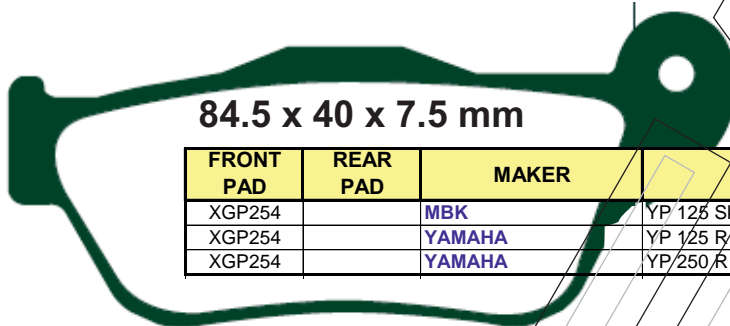

XGP 254 **RTS 430**

FRONT PAD	REAR PAD	MAKER	MODEL	YEAR
XGP254		MBK	YP 125 Sky/cruiser	06-09
XGP254		YAMAHA	YP 125 R/X-Max	06-09
XGP254		YAMAHA	YP/250 R X-Max	05-09