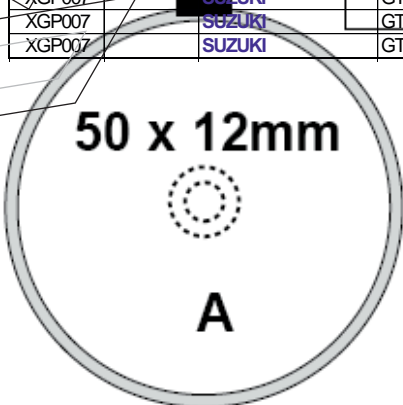

FRONT PAD	REAR PAD	MAKER	MODEL	YEAR
XGP007		SUZUKI	GS 1000 HC/EC/EN/SN	78-80
XGP007		SUZUKI	GS 550 EC/EN	78-79
XGP007		SUZUKI	GS 850 GN/GT/GX	79-81
XGP007		SUZUKI	GT 125 C/EC/N	80-82
XGP007		SUZUKI	GT 200 EN/EX X5	79-82
XGP007		SUZUKI	GT 250 EN/ET/EX X7	78-81