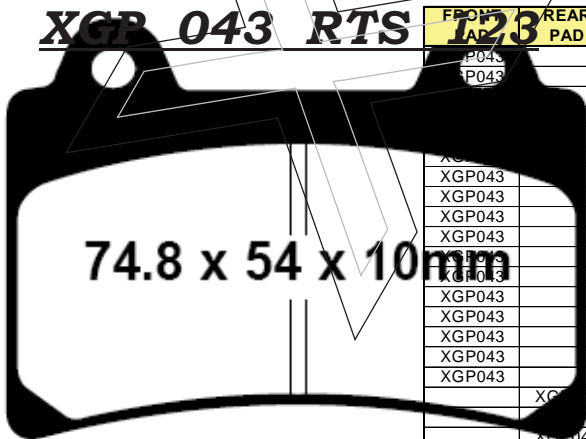

XGP 043 RTS 123

FRONT PAD	REAR PAD	MAKER	MODEL	YEAR
XGP043		YAMAHA	FJ 1200 (3CV/3XW Type)	88-95
XGP043		YAMAHA	FZ 750	89-91
XGP043		YAMAHA	FZR 1000 Genesis	87-88
XGP043		YAMAHA	FZR 250	87
XGP043		YAMAHA	FZR 400 (3EN1) F/No 1WG 043101-080100	88
XGP043		YAMAHA	FZR 400 R (3EN2) F/No 1WG 080101-	89
XGP043		YAMAHA	FZR 400 RSP (2TK-EXUP) F/No 1WG 0305101-043100	87
XGP043		YAMAHA	FZR 750 Genesis	87
XGP043		YAMAHA	SRX 400 (3VN1/3VN2/3VN5)	90-96
XGP043		YAMAHA	SRX 600 (3SX)	90
XGP043		YAMAHA	TDM 850	91-95
XGP043		YAMAHA	TDR 250	88-92
XGP043		YAMAHA	TRX 850	96-99
XGP043		YAMAHA	TZR 250 (1KT/2AW)	87
XGP043		YAMAHA	TZR 250 (2MA/2XW)	87-92
XGP043		YAMAHA	XJR 1200	95-98
XGP043		YAMAHA	XVZ 13 AH/ATH Royal Star/Royal Star Tour Classic	96-01
XGP043		YAMAHA	XV 1600 A Wildstar	99-04
XGP043		YAMAHA	XVZ 13 AH/ATH Royal Star/Royal Star Tour Classic	96-01
XGP043		YAMAHA	XVZ 1300 TF Venture Star	96-01