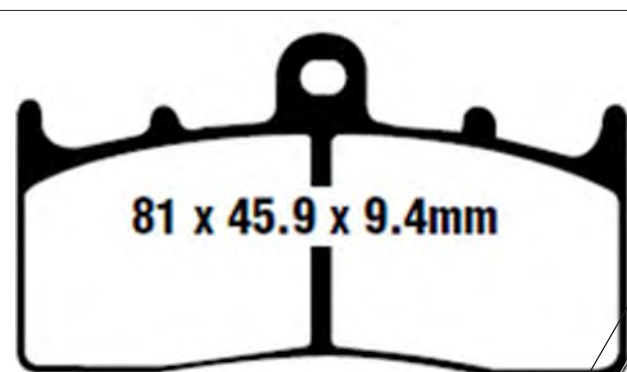

XGP 284
RTS 612

FRONT	REAR	MAKER	MODEL	YEAR
XGP284		K.T.M.	SX 85 (19 - 16 Wheels) - (17 - 14 Wheels)	12-14