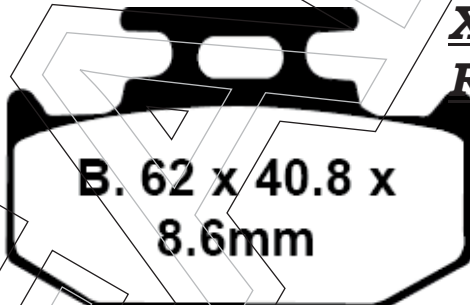

XGP 228
RTS 413

FRONT PAD	REAR PAD	MAKER	MODEL	YEAR
XGP228		SUZUKI	LT-A 400 FK8 King Quad Auto 4WD	08-09
XGP228		SUZUKI	LT-A 450 XCK7/XCK8	07-09
XGP228		SUZUKI	LT-A 700 King Quad	05-08
XGP228		SUZUKI	LT-A 750 XK8/XK9 King Quad	08-09
XGP228		SUZUKI	LT-F 400 FK8 King Quad 4WD	08-09
	XGP228	BENELLI	Caffe Nero 250	08-09
	XGP228	SUZUKI	UH 125 K7/K8/K9 Burgman	07-09
	XGP228	SUZUKI	UH 200 K7/K8/K9 Burgman	07-09