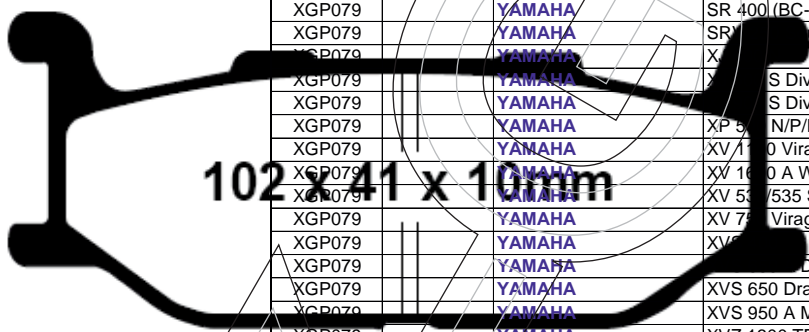

102 x 41 x 10mm

FRONT PAD	REAR PAD	MAKER	MODEL	YEAR
XGP079		MOTOM	Transcity 125/250	08-09
XGP079		YAMAHA	FZX 250 (3XX1/2/4) Zeal	91-92
XGP079		YAMAHA	SR 400 (BC-RH01J)	
XGP079		YAMAHA	SR400 Fulltwin/Renaissa (4DN1-6)	92-97
XGP079		YAMAHA	XV 700	95-97
XGP079		YAMAHA	XV 700 S Diversion	92-97
XGP079		YAMAHA	XV 700 S Diversion	95-03
XGP079		YAMAHA	XP 500 N/P/R T-Max	01-03
XGP079		YAMAHA	XV 1300 Virago	94-98
XGP079		YAMAHA	XV 1600 A Wildstar	99-04
XGP079		YAMAHA	XV 535/535 S Virago	95-03
XGP079		YAMAHA	XV 700 Virago	94-97
XGP079		YAMAHA	XV 700	96
XGP079		YAMAHA	XVS 650 Drag Star Classic	98-07
XGP079		YAMAHA	XVS 650 Drag Star	97-04
XGP079		YAMAHA	XVS 950 A Midnight Star	09
XGP079		YAMAHA	XVZ 1300 TF Venture Star	99-01
XGP079		YAMAHA	YP 400 Majesty	04