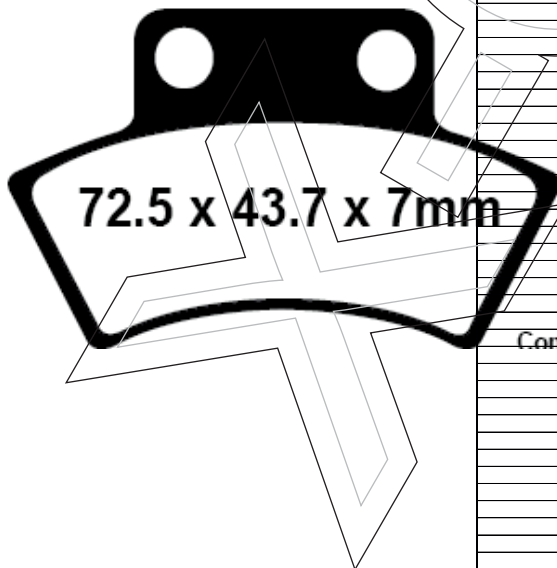

FRONT PAD	REAR PAD	MAKER	MODEL	YEAR
XGP106		PGO	Parking brake	08-09
XGP106		QUADZILLA	QZ 500 E/ES 4x4 Parking brake	
	XGP106	JORDAN	Hipo/Mars/Bob 50/90/100 Anti Vibrate Model	03-04
	XGP106	JORDAN	Hipo/Mars/Bob 50/90/100 Street Model	03-04
	XGP106	MASAI	K50	05-07
	XGP106	MASAI	L50	05-07
	XGP106	POLARIS	250 2 x 4 / 4 x 4	90
	XGP106	POLARIS	250 2 x 4 / 4 x 4	93
	XGP106	POLARIS	250 Big Boss 4 x 6	91-92
	XGP106	POLARIS	250 Big Boss 4 x 6	89-90
	XGP106	POLARIS	250 Big Boss 6 x 6	91
	XGP106	POLARIS	250 Big Boss 6 x 6	92-93
	XGP106	POLARIS	250 Trail Blazer	90
	XGP106	POLARIS	250 Trail Blazer	91-93
	XGP106	POLARIS	250 Trail Blazer	94-98
	XGP106	POLARIS	250 Trail Boss	91-99
	XGP106	POLARIS	250 Trail Boss 2 x 4 / 4 x 4	91-92
	XGP106	POLARIS	300 / 400 Xpress L	96-97
	XGP106	POLARIS	300 2 x 4 / 4 x 4	94-95
	XGP106	POLARIS	300 Big Boss 6 x 6	94
	XGP106	POLARIS	300 Xplorer 4 x 4	96-00
	XGP106	POLARIS	300 Xpress 2 x 4	98-00
	XGP106	POLARIS	350 Big Boss L	93
	XGP106	POLARIS	350 L 2 x 4	90
	XGP106	POLARIS	350 L 4 x 4	90
	XGP106	POLARIS	350 L 4 x 4	93
	XGP106	POLARIS	350 Sportsman 4 x 4	93
	XGP106	POLARIS	350 Trail Boss L 2 x 4	91-93
	XGP106	POLARIS	350 Trail Boss L 4 x 4	91
	XGP106	POLARIS	400 Big Boss L 6 x 6	94-95
	XGP106	POLARIS	400 Big Boss L 6 x 6	96
	XGP106	POLARIS	400 Big Boss L 6 x 6	97
	XGP106	POLARIS	400 L 2 x 4	94-95
	XGP106	POLARIS	400 L 4 x 4	94
	XGP106	POLARIS	400 Scrambler L 4 x 4	95-97
	XGP106	POLARIS	400 Sport L	94-98
	XGP106	POLARIS	400 Sportsman L 4 x 4	94-97
	XGP106	POLARIS	400 Xplorer L 4 x 4	95-98
	XGP106	POLARIS	425 Magnum 2 x 4	95-98
	XGP106	POLARIS	425 Magnum 4 x 4	95-98
	XGP106	POLARIS	425 Magnum 6 x 6	96
	XGP106	POLARIS	425 Magnum 6 x 6	97
	XGP106	POLARIS	500 Big Boss 6 x 6	98-99
	XGP106	POLARIS	500 Scrambler 4 x 4	97
	XGP106	POLARIS	500 Sportsman 4 x 4	96
	XGP106	POLARIS	500 Sportsman 4 x 4	97
	XGP106	POLARIS	500 Xplorer 4 x 4	97
	XGP106	POLARIS	Trail Boss	88-90
	XGP106	POLARIS	Trail Boss 2 x 4 / 4 x 4	88-89
	XGP106	POLARIS	Trail Boss 4 x 4	88-89
	XGP106	QUADZILLA	R 50 (Rear disc model)	95-96