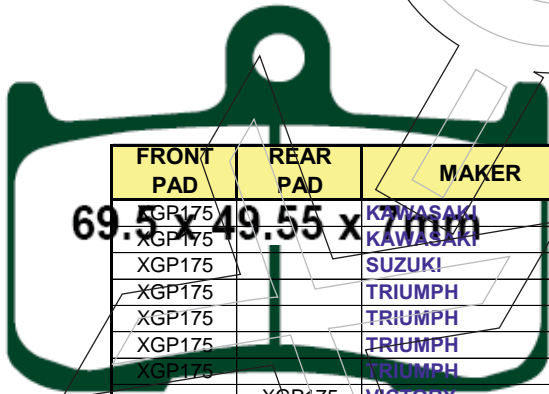

FRONT PAD	REAR PAD	MAKER	MODEL	YEAR
	XGP175	KAWASAKI	Z 1000 (ZR 1000 A1/A2/A3/A6F)	03-06
	XGP175	KAWASAKI	ZX9R (ZX 900 F1/F2)	02-04
	XGP175	SUZUKI	GSX 1300 BKK8 B-King	08-09
	XGP175	TRIUMPH	Daytona 675	06-08
	XGP175	TRIUMPH	Speed Triple (1050cc) Radial caliper	05-07
	XGP175	TRIUMPH	Street Triple R 675	09
	XGP175	TRIUMPH	Tiger 1050 (Radial caliper)	08-09
	XGP175	VICTORY	Hammer	08-09
	XGP175	VICTORY	Hammer S	08-09
	XGP175	VICTORY	King Pin	08-09
	XGP175	VICTORY	Kingpin 8-Ball	08-09
	XGP175	VICTORY	Kingpin Tour	08-09
	XGP175	VICTORY	Kingpin-Low	09
	XGP175	VICTORY	Ness Signature Series	08-09
	XGP175	VICTORY	Vegas	08-09
	XGP175	VICTORY	Vegas 8-Ball	08-09
	XGP175	VICTORY	Vegas Jackpot	08-09
	XGP175	VICTORY	Vegas Low	08-09