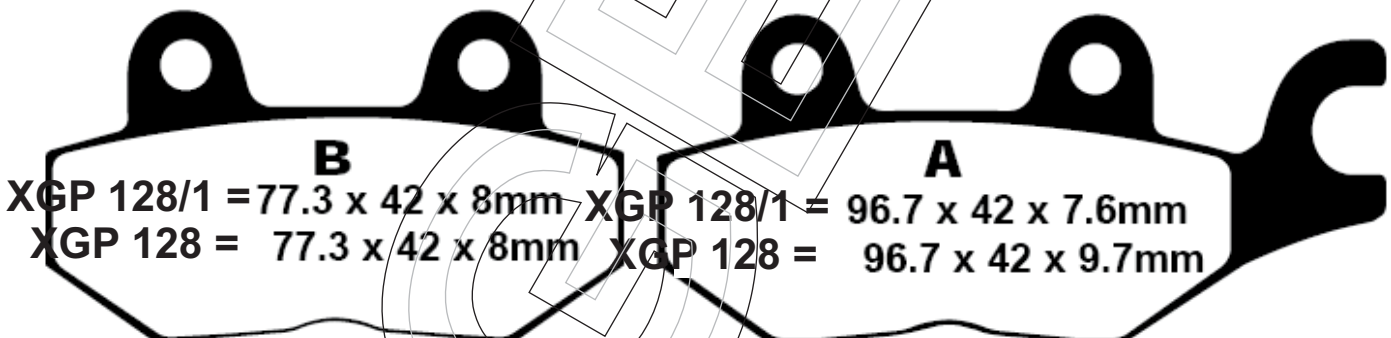

XGP 127/1 = 77.3 x 42 x 8mm
XGP 127 = 77.3 x 42 x 8mm

XGP 127/1 = 96.7 x 42 x 7.6mm
XGP 127 = 96.7 x 42 x 9.7mm

XGP 127
RTS 214/2

XGP 127 / 1
RTS 214

XGP 128/1 = 77.3 x 42 x 8mm XGP 128/1 = 96.7 x 42 x 7.6mm
XGP 128 = 77.3 x 42 x 8mm XGP 128 = 96.7 x 42 x 9.7mm