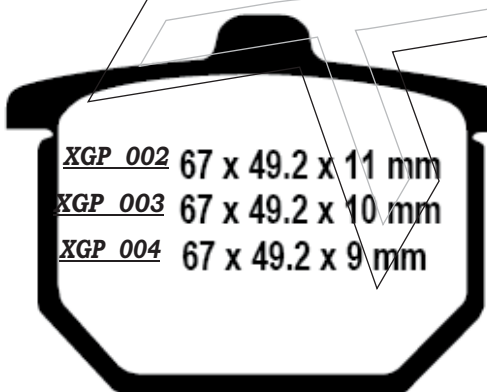

XGP 002 - RTS 029 / XGP 003 - RTS 030 / XGP 004 - RTS 031

FRONT PAD	REAR PAD	MAKER	MODEL	YEAR
XGP002		HONDA	CBX 1000 Z	79-80
XGP002		HONDA	CX 500 CA/CB/Z/A/B	79-81
XGP002		HONDA	GL 1000 K3 Goldwing	78
XGP002		HONDA	GL 1000 Z Goldwing	79
XGP003		HONDA	GL 1000 K/K1/K2 Goldwing	75-77
XGP003		HONDA	GL 1100 A/DA/B/DB (SC02)	80-82
	XGP003	HONDA	CB 750 F2	78
	XGP003	HONDA	CBX 1000 Z	79-80
	XGP003	HONDA	GL 1100 A/DA/B/DB (SC02)	80-82
XGP004		HONDA	CB 750 F2	78
XGP004		HONDA	CB 750 FZ/FA/FB	78-82
XGP004		HONDA	CB 900 FZ/FA	80-81
	XGP004	HONDA	CB 750 FZ/FA/FB	78-82
	XGP004	HONDA	CB 900 FZ/FA	80-81