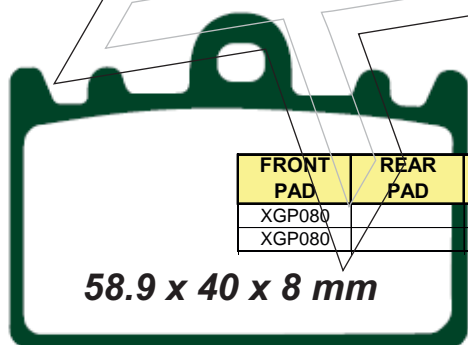

XGP 080   RTS 180

58.9 x 40 x 8 mm

FRONT PAD	REAR PAD	MAKER	MODEL	YEAR
XGP080		KAWASAKI	ZXR 400 L1-L9	91-03
XGP080		SUZUKI	RGV 250 T (RGVR 250 SP VJ23A)	96