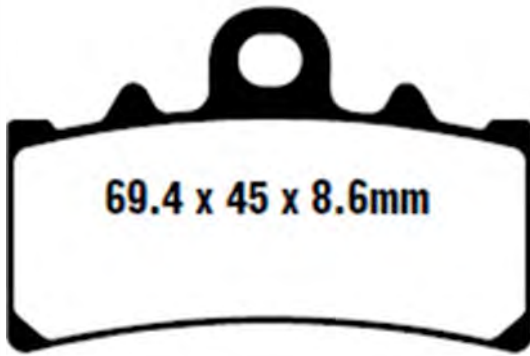

XGP 281
RTS 606

FRONT	REAR	MAKER	MODEL	YEAR
XGP281		K.T.M.	125 Duke	11-13
XGP281		K.T.M.	390 Duke	13

XGP 282
RTS 607

FRONT	REAR	MAKER	MODEL	YEAR
	XGP282	KYMCO	K-XCT 125 I	12-13
XGP282	XGP282	KYMCO	People 250 Si DD	07-08
	XGP282	KYMCO	K-XCT 300 i	12-13
	XGP282	KYMCO	Xciting 300i	08-09
	XGP282	KYMCO	Xciting 300R	09-12

XGP 283
RTS 608

FRONT	REAR	MAKER	MODEL	YEAR
	XGP283	KYMCO	GrandDink 300 i	12-13
	XGP283	KYMCO	Xciting 500 i (T70020)	06-09
	XGP283	KYMCO	Xciting 500 (T70000)	05
	XGP283	KYMCO	Xciting 500i R (T70030)	07-12
	XGP283	KYMCO	My Road 700i	09