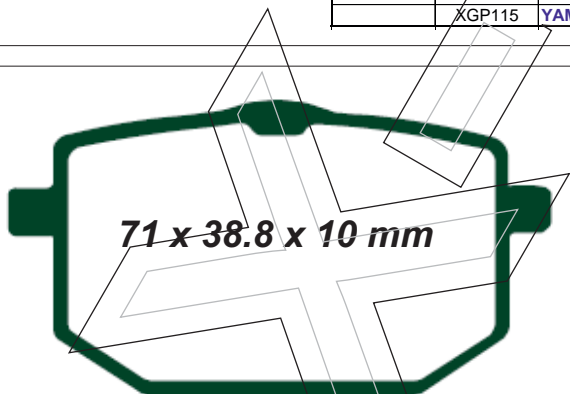

FRONT PAD	REAR PAD	MAKER	MODEL	YEAR
	XGP115	KEEWAY	Silverblade 125/150/250	07
	XGP115	KTM	RC8 (1190cc)	08-09
	XGP115	KTM	RC8 R (1190cc)	09
	XGP115	LAVERDA	SFC 1000	03-04
	XGP115	MBK	XQ 125/150 Thunder	01-03
	XGP115	MBK	YP 125 D Skyliner	01-09
	XGP115	MBK	YP 125 Skycruiser	06-09
	XGP115	MONDIAL	Evo	04
	XGP115	MONDIAL	Piega 1000	03-04
	XGP115	MOTO GUZZI	750 Nevada/Club	03-04
	XGP115	MOTO GUZZI	Fionda 1100	05
	XGP115	MOTO GUZZI	MGS-01 1000 cc	03-04
	XGP115	MOTO GUZZI	MGS-01 Corsa	07
	XGP115	MOTO GUZZI	Nevada 750 Club	98-01
	XGP115	MOTO GUZZI	Nevada 750 Touring	07
	XGP115	MOTO GUZZI	Nevada Classic 750 ie	05-09
	XGP115	MOTO GUZZI	V 1100 Brevia	04-05
	XGP115	MOTO GUZZI	V 750 ie Brevia	03-09
	XGP115	MOTO GUZZI	V7 Classic (744cc)	08-09
	XGP115	MOTO MORINI	1200 Sport	08-09
	XGP115	MOTO MORINI	97/2 (998cc)	06-09
	XGP115	MOTO MORINI	Corsaro 1200	05-09
	XGP115	MOTO MORINI	Corsaro 1200 Veloce	07-09
	XGP115	MOTO MORINI	Corsaro Avio	08-09
	XGP115	MOTO MORINI	MM3 (1187cc)	07
	XGP115	MOTO MORINI	Scrambler 1200	08-09
	XGP115	PETRONAS	FP1	05
	XGP115	PEUGEOT	Speedfight 3 50cc LC	09
	XGP115	PIAGGIO	Beverley B 500	02-05
	XGP115	PIAGGIO	Beverley Cruiser 500 ie	07-09
	XGP115	PIAGGIO	Beverley Tourer 400 ie	08-09
	XGP115	PIAGGIO	X8-125	04-05
	XGP115	PIAGGIO	X8 200	04-05
	XGP115	PIAGGIO	X9 125	00-02
	XGP115	PIAGGIO	X9 125 Evolution (Brembo/Single pin fixing)	03-04
	XGP115	PIAGGIO	X9 125 Evolution (Hengtong/2 Pin Fixing)	05-07
	XGP115	PIAGGIO	X9 180 Amalfi	00-03
	XGP115	PIAGGIO	X9 200	02-03
	XGP115	PIAGGIO	X9 200 Evolution	03-04
	XGP115	PIAGGIO	X9 250 (18" rear wheel)	00-04
	XGP115	PIAGGIO	X9 250 (Linked brake/F & R wheel 14" dia)	04
	XGP115	PIAGGIO	X9 500 cc Evolution (inc ABS)	03-06
	XGP115	PIAGGIO	X9 500 ie	07
	XGP115	PIAGGIO	X9 500/500 SL	00-02
	XGP115	SUZUKI	UH 125 K2/K3/K4/K5/K6 Burgman	02-06
	XGP115	VOXAN	Black Magic	04-08
	XGP115	VOXAN	Cafe Racer	06-08
	XGP115	VOXAN	Cafe Racer 1000	02-05
	XGP115	VOXAN	Cyclope 1000	02
	XGP115	VOXAN	GTV 1200	08
	XGP115	VOXAN	Roadster	06-08
	XGP115	VOXAN	Roadster 1000	02-05
	XGP115	VOXAN	Street Scrambler	03-05
	XGP115	VOXAN	Street Scrambler	07-08
	XGP115	VOXAN	VB1-Evo	03-04
	XGP115	YAMAHA	VP 125 X-City	08-09
	XGP115	YAMAHA	XQ 125/150 N Maxster	01-03
	XGP115	YAMAHA	YP 125 Majesty	01-06
	XGP115	YAMAHA	YP 125 Majesty	04-09
	XGP115	YAMAHA	YP 125 R X-Max	06-09

XGP 116
RTS 118

FRONT PAD	REAR PAD	MAKER	MODEL	YEAR
XGP116		YAMAHA	XT 600	87
XGP116		YAMAHA	XT 600 Z Tenere	85-88
XGP116		YAMAHA	XT 600/600 Z Tenere	88-90