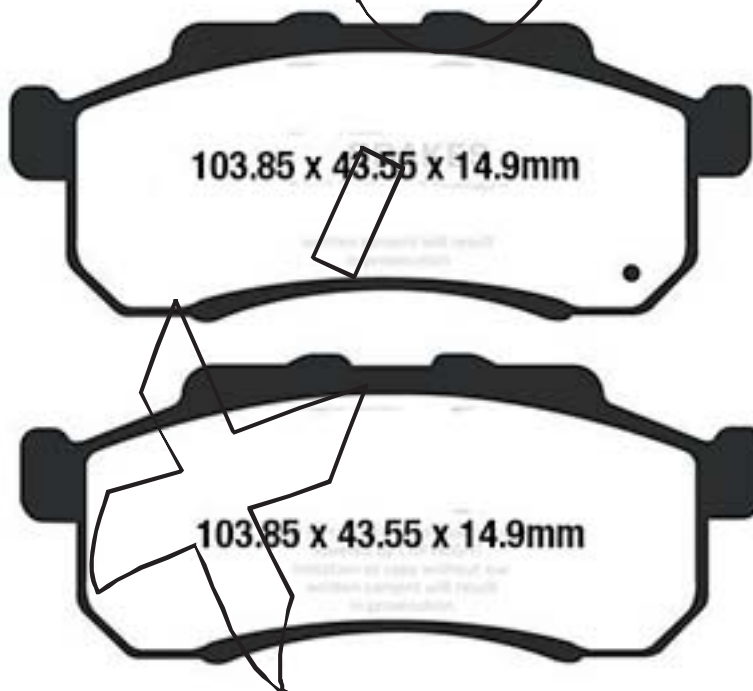

XGP 314
RTS 726

FRONT	MAKER	MODEL	YEAR
XGP314	CF MOTO	C 400 Force	18-19
		C 500 Force	17-19
		C 600 Force	18-20
		Z 950 Force	20
		Z 1000 Force	18-21