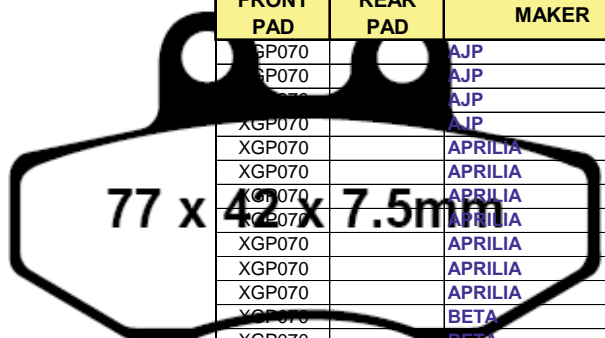

FRONT PAD	REAR PAD	MAKER	MODEL	YEAR
XGP070		AJP	PR4 Enduro 200	04-09
XGP070		AJP	PR4 Supermotard 200	04-09
XGP070		AJP	PR4-Enduro 125	04-09
XGP070		AJP	PR4-Supermotard 125	04-09
XGP070		APRILIA	Pegaso 125	91
XGP070		APRILIA	Pegaso 600	91
XGP070		APRILIA	RX 3-5 Marce (M/N) (50cc)	91-92
XGP070		APRILIA	RX 3-5 Marce (P/R) (50cc)	93-94
XGP070		APRILIA	RX 50	06-08
XGP070		APRILIA	SX 50	06-08
XGP070		APRILIA	Tuareg Rally 125 (M)	-93
XGP070		BETA	RK6	93-96
XGP070		BETA	RK6 50cc Enduro	97-02
XGP070		C H RACING	WSM 125 Motard	05
XGP070		C H RACING	WSM 50 Motard	05
XGP070		C H RACING	WXE 125 Enduro	05
XGP070		C H RACING	WXE 50 Enduro	05
XGP070		CAGIVA	Mito 50	98-99
XGP070		EXPLORER	KBR 200	05
XGP070		GAS-GAS	EC 50 (Rookie)	01-04
XGP070		GAS-GAS	SM 50 (Rookie)	01-04
XGP070		GOES	GS 50 X	08-09
XGP070		HARTFORD/HRD	Cabriolet 125	01
XGP070		HRD	Cabriollet Supermotard 125	
XGP070		HRD	Cabriollet Trail 125	
XGP070		HRD	Sonic 2 Supermotard 50	
XGP070		HRD	Sonic 2 Trail 50	
XGP070		HUSQVARNA	SM 50	02
XGP070		HUSQVARNA	WR 50	02
XGP070		HUSQVARNA	WXE 125	07
XGP070		MH/MOTOR HISPANIA	RX 50 Super Racing	06-07
XGP070		MH/MOTOR HISPANIA	RYZ 50 Pro Racing Enduro	06-09
XGP070		MH/MOTOR HISPANIA	RYZ 50 Urban Bike	06-09
XGP070		MOTO ROMA	SMX 125	04-06
XGP070		PEUGEOT	XP 125 Street Evo 2	05
XGP070		RIEJU	MRX 125	02-08
XGP070		RIEJU	MRX 50 Castrol	01-02
XGP070		RIEJU	RR 50 - Castrol	00-02
XGP070		RIEJU	RSJ 50cc	01-04
XGP070		RIEJU	SMX 125	02-07
XGP070		RIEJU	Spike 50 Pro	04
XGP070		SACHS (HERCULES)	Roadster 125 V2	00-03
XGP070		SHERCO	(SM 50) Supermotard	03-07
XGP070		SHERCO	Enduro 50 (50EN)	03-07
XGP070		SHERCO	SM 125/125 City Corp	03-06
XGP070		TOMOS	SE 125 F	05-08
XGP070	XGP070	GOES	GS 50 X	08-09