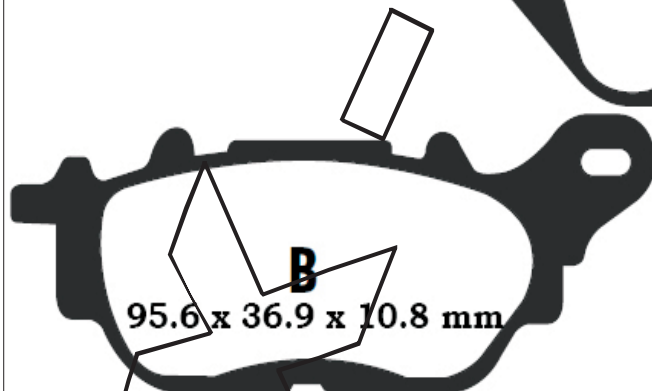

FRONT	REAR	MAKER	MODEL	YEAR
	XGP 297	YAMAHA	MTN 320	16-
	XGP 297		YXF R 3	15-16