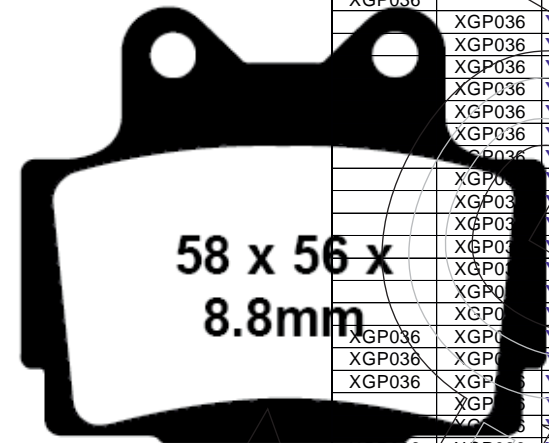

XGP 036 RTS 104