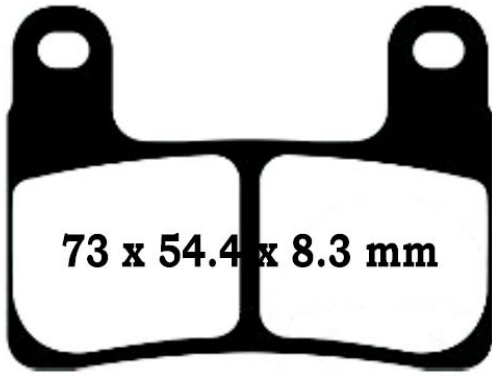

XGP 310
RTS 724