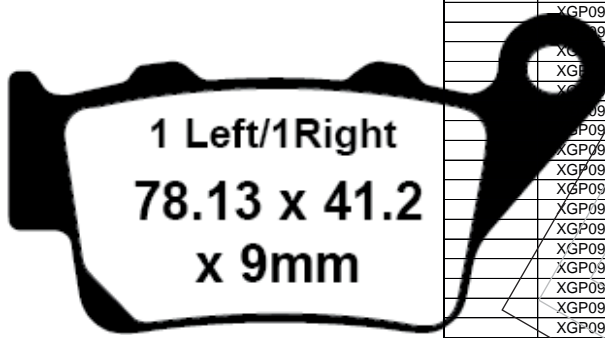

XGP 094 RTS 206

see XGP 088 RTS 193

XGP 095

RTS 208

FRONT PAD	REAR PAD	MAKER	MODEL	YEAR
	XGP095	ALFER	Diferente Enduro	01-
	XGP095	ALFER	Divertida 250 Super Motard	01-
	XGP095	ALFER	VR 250	98-
	XGP095	ALFER	VRE 125 4T	98-
	XGP095	APRILIA	Pegaso 650 ie	01-04
	XGP095	BENELLI	BX 570 Motard	08
	XGP095	BENELLI	BX Cross (449cc)	07-09
	XGP095	BENELLI	BX Enduro (505cc)	08-09
	XGP095	BORILE	B 500 CR	02-04
	XGP095	BORILE	B 500 MT	02
	XGP095	CCM	404 DS	03-04
	XGP095	CCM	404 DS Supermoto	03-04
	XGP095	CCM	404 DS Supermoto	07-09
	XGP095	CCM	404 DS Trail	07-09
	XGP095	CCM	404 E	03-04
	XGP095	CCM	450 DS Trail	07-09
	XGP095	CCM	604 E DS (Dual Sport/Trail)	98-03
	XGP095	CCM	604 RS Roadster	00-03
	XGP095	CCM	604E Supermoto	99-03
	XGP095	CCM	644 DS	04
	XGP095	CCM	644 DS Supermoto	04
	XGP095	CCM	CMX 450 (MX)	08
	XGP095	CCM	FT 35 S (700cc) (DRZ 400 Motor)	07-09
	XGP095	CCM	FT 650	08
	XGP095	CCM	FT 710 S Flat Tracker	08-09
	XGP095	CCM	R 30 (Mag wheel) (604/644)	02-04
	XGP095	CCM	R 30 (Spoke wheel) (604/644)	02-04
	XGP095	CCM	R 35/R 35 S	07-09
	XGP095	CCM	R45	07-09
	XGP095	FACTORY	YR 250 Desert	03
	XGP095	GAS-GAS	Enduro EC 125/200/250/300 (Brembo)	97-99
	XGP095	HIGHLAND	950 V2 Motard	00-04
	XGP095	HIGHLAND	950 V2 Outback	00-04
	XGP095	HRP	GS 50	
	XGP095	HUSABERG	All models (fixing pin at end of brake pad)	95-99
	XGP095	HUSABERG	All MX/Enduro models (Brembo 2 piston - 260mmØ front disc)	00-05
	XGP095	HUSABERG	All supermotard (Beringer 4 piston -310mmØ front disc)	00-03
	XGP095	HUSABERG	FE 450 E	06-08
	XGP095	HUSABERG	FE 550 E	06-08
	XGP095	HUSABERG	FE 650 E	06-08
	XGP095	HUSABERG	FS 450 C	06
	XGP095	HUSABERG	FS 450 E	06-08
	XGP095	HUSABERG	FS 550 E Supermoto	05-07
	XGP095	HUSABERG	FS 650 C Supermoto	06-08
	XGP095	HUSABERG	FS 650 E Supermoto	05-08
	XGP095	HUSABERG	FS Supermotard (Beringer/FTE 6 piston -310mmØ disc)	04
	XGP095	HUSABERG	FS Supermotard Models (FTE 4 piston radial caliper)	05
	XGP095	HUSQVARNA	CR 125	95-99
	XGP095	HUSQVARNA	CR 125	00-01
	XGP095	HUSQVARNA	CR 125	02-04
	XGP095	HUSQVARNA	CR 250	95-99
	XGP095	HUSQVARNA	CR 250	00-01
	XGP095	HUSQVARNA	CR 250	02-04
	XGP095	HUSQVARNA	LT 610 (6 bolt front disc)	00
	XGP095	HUSQVARNA	SM 125 (4 bolt fixing)	00
	XGP095	HUSQVARNA	SM 125 (6 bolt fixing)	98-99
	XGP095	HUSQVARNA	SM 125 S (4 bolt fixing)	02-09
	XGP095	HUSQVARNA	SM 400 R	02
	XGP095	HUSQVARNA	SM 450 R	03-06
	XGP095	HUSQVARNA	SM 510 R	06
	XGP095	HUSQVARNA	SM 570 R	02-04
	XGP095	HUSQVARNA	SM 570 R (4 bolt front disc)	01-
	XGP095	HUSQVARNA	SM 610 (6 bolt front disc)	98-99
	XGP095	HUSQVARNA	SM 610 IE	07-09
	XGP095	HUSQVARNA	SM 610 R	00
	XGP095	HUSQVARNA	SM 610 S (Radial caliper)	06
	XGP095	HUSQVARNA	SM 610/S (4 bolt front disc)	02-06
	XGP095	HUSQVARNA	SMR 630	06
	XGP095	HUSQVARNA	STR 650 CRC	07
	XGP095	HUSQVARNA	TC 250	02-03
	XGP095	HUSQVARNA	TC 450	03-04
	XGP095	HUSQVARNA	TC 510	04
	XGP095	HUSQVARNA	TC 570	02-03
	XGP095	HUSQVARNA	TC 610	00
	XGP095	HUSQVARNA	TC 610/E	95-99
	XGP095	HUSQVARNA	TE 250	02-05
	XGP095	HUSQVARNA	TE 350	95-97
	XGP095	HUSQVARNA	TE 400	02
	XGP095	HUSQVARNA	TE 410	95-99
	XGP095	HUSQVARNA	TE 410	00
	XGP095	HUSQVARNA	TE 410 E	00
	XGP095	HUSQVARNA	TE 450	03-05
	XGP095	HUSQVARNA	TE 510	04-05
	XGP095	HUSQVARNA	TE 570	01
	XGP095	HUSQVARNA	TE 570	02-04
	XGP095	HUSQVARNA	TE 610 (6 bolt fixing)	00
	XGP095	HUSQVARNA	TE 610 E (6 bolt fixing)	00
	XGP095	HUSQVARNA	TE 610 E (6 bolt fixing)	03-04
	XGP095	HUSQVARNA	TE 610/E (6 bolt fixing)	95-99
	XGP095	HUSQVARNA	TE 610/IE	06-07
	XGP095	HUSQVARNA	WR 125	95-99
	XGP095	HUSQVARNA	WR 125	95-97