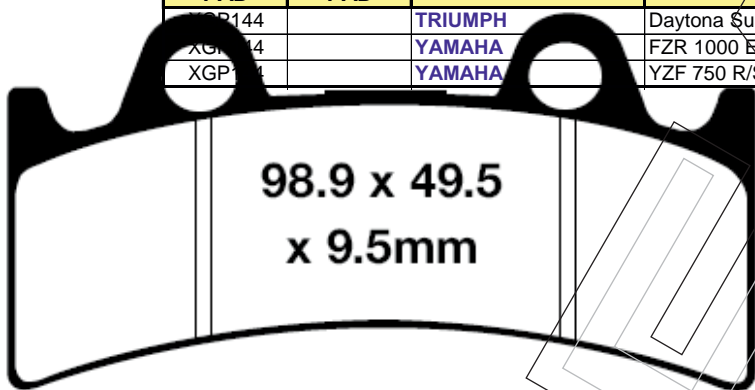

99.8 x 46.7 x 8.5mm

XGP 143 RTS 189

125.5 x 45.1 x 9 mm

FRONT PAD	REAR PAD	MAKER	MODEL	YEAR
XGP143	XGP143	HONDA	CBR 1000 FP/FR/FS/FT/FV/FW/FX	93-99

FRONT PAD	REAR PAD	MAKER	MODEL	YEAR
XGP144		TRIUMPH	Daytona Super III (3 cyl)	94-97
XGP144		YAMAHA	FZR 1000 EX UP	94-95
XGP144		YAMAHA	YZF 750 R/SP	93-97