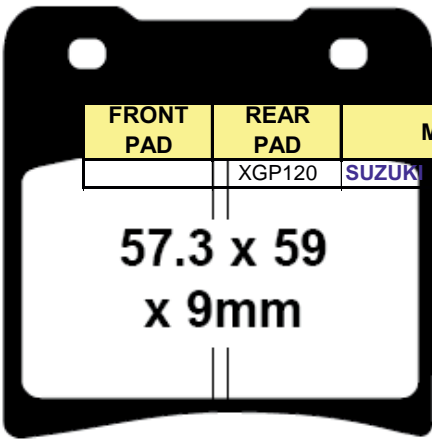

XGP 120   RTS 150

FRONT PAD	REAR PAD	MAKER	MODEL	YEAR
	XGP120	SUZUKI	GV 1400 GD Cavalcade (From f/no 103765)	86-88

**57.3 x 59
x 9mm**