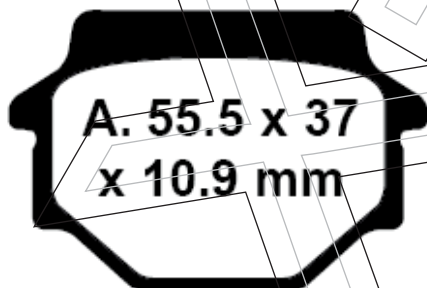

XGP 204

RTS 336

FRONT PAD	REAR PAD	MAKER	MODEL	YEAR
XGP204		YAMAHA	CV 50 Jog (5KN1/2) (Coolstyle)	00-02
XGP204		YAMAHA	CV 50 ZR Evolution (5PT1)	01-02
XGP204		YAMAHA	MIQ (113cc)	05-07
XGP204		YAMAHA	MIQ Sporty (113cc)	05-07
XGP204		YAMAHA	Novo-Z (113cc)	06-07