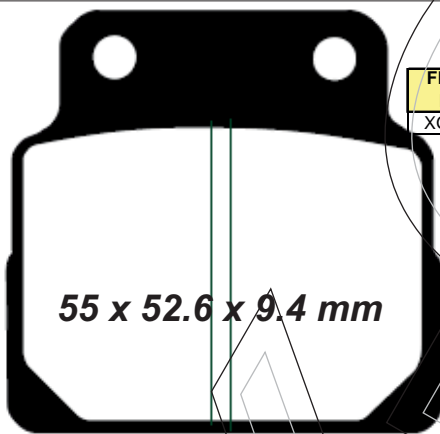

FRONT PAD	REAR PAD	MAKER	MODEL	YEAR
XGP042	XGP042	HONDA	CB 450 DX-K	89-92