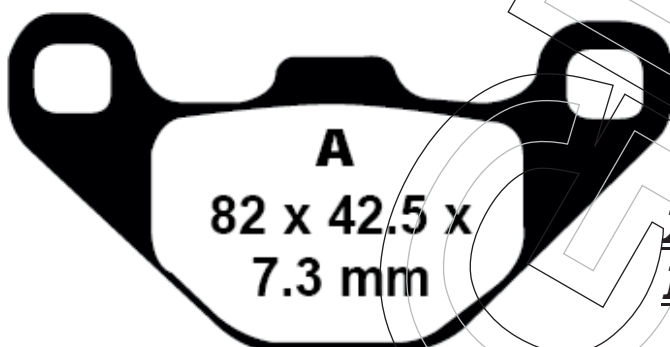

FRONT PAD	REAR PAD	MAKER	MODEL	YEAR
XGP073		YAMAHA	XT 600 E	92-94
XGP073		YAMAHA	XT 600 E	95-03
XGP073		YAMAHA	XTZ 660 Tenere	91-98

XGP 074
RTS 173