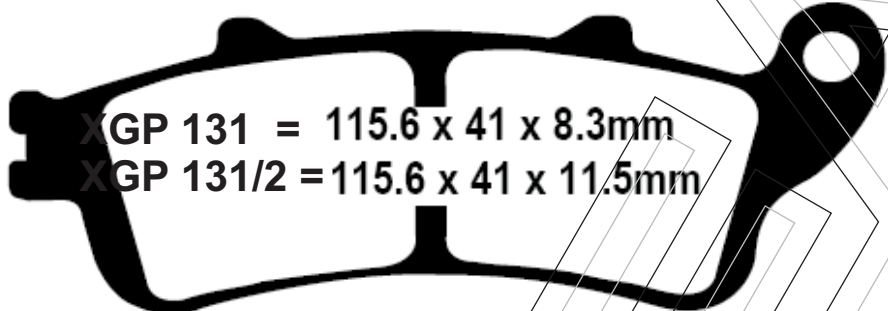

FRONT PAD	REAR PAD	MAKER	MODEL	YEAR
XGP131		HONDA	CB 1100 SFY/SF1 X11	00-03
XGP131		HONDA	CBR 1100 XX Blackbird	99-08
XGP131		HONDA	CBR 1100 XXV/XXW Blackbird	97-98
XGP131		HONDA	GL 1800 A1/A2/A3/A4/A5A6/A7/A8/A9 Goldwing	01-09
XGP131		HONDA	GL 1800 AA8 Goldwing Deluxe	08-09
XGP131		HONDA	NT 650 V2/V3/V4 Deauville	02-04
XGP131		HONDA	ST 1100 AT/AV/AW/AX/AY/A1 Pan European	96-01
XGP131		HONDA	ST 1300 Pan European	02-09
XGP131		HONDA	VFR 800 A2/A3/A4/A5 (ABS Model)	02-05
XGP131		HONDA	VFR 800 FiW/FiX	98-99
XGP131		HONDA	VFR 800 FiY/Fi1/2/3/4/5	00-05
XGP131		HONDA	VTX 1800 C2/C3/C4/C15/CA6/CA7	02-08
XGP131		HONDA	XL 1000 V3/V4/V5/V6	03-06
XGP131		HONDA	XL 1000 Varadero	99-02
	XGP131	HONDA	CB 1100 SFY/SF1 X11	00-03
	XGP131	HONDA	CBR 1100 XX Blackbird	99-08
	XGP131	HONDA	CBR 1100 XXV/XXW Blackbird	97-98
	XGP131	HONDA	GL 1800 A1/A2/A3/A4/A5A6/A7/A8/A9 Goldwing	01-09
	XGP131	HONDA	GL 1800 AA8 Goldwing Deluxe	08-09
	XGP131	HONDA	NT 650 V2/V3/V4 Deauville	02-04
	XGP131	HONDA	ST 1100 AT/AV/AW/AX/AY/A1 Pan European	96-01
	XGP131	HONDA	ST 1300 Pan European	02-09
	XGP131	HONDA	VFR 800 6/7	06-07
	XGP131	HONDA	VFR 800 A2/A3/A4/A5 (ABS Model)	02-05
	XGP131	HONDA	VFR 800 A6/A7/A8/A9 (ABS Model)	06-09
	XGP131	HONDA	VFR 800 FiW/FiX	98-99
	XGP131	HONDA	VFR 800 FiY/Fi1/2/3/4/5	00-05
	XGP131	HONDA	VTX 1800 C2/C3/C4/C15/CA6/CA7	02-08
	XGP131	HONDA	XL 1000 V3/V4/V5/V6	03-06
	XGP131	HONDA	XL 1000 Varadero	04-09
	XGP131	HONDA	XL 1000 Varadero	99-02
	XGP131	VICTORY	Vision Street	08-09
	XGP131	VICTORY	Vision Tour (All models)	08-09