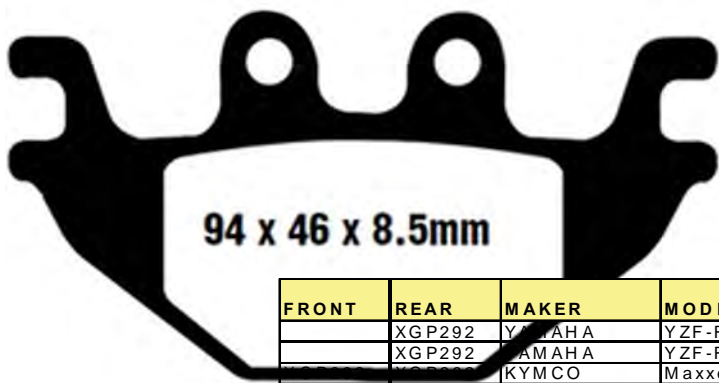

XGP 292
RTS 377

FRONT	REAR	MAKER	MODEL	YEAR
	XGP292	YAMAHA	YZF-R 125	08-13
	XGP292	YAMAHA	YZF-R150	08
	XGP292	KYMCO	Maxxer 250	12-13
XGP292	XGP292	KYMCO	MXU 250 R	12-13
XGP292	XGP292	KYMCO	MXU 300	06-09
XGP292	XGP292	P.G.O.	500 Bug	08-09
XGP292	XGP292	P.G.O.	BR 500i Racer	07-09
XGP292	XGP292	S.Y.M.	SB 125 W61f - EF1	11-13
XGP292	XGP292	S.Y.M.	Outlander 300 S	07-13
XGP292	XGP292	S.Y.M.	Quadraider 600	06-07
XGP292	XGP292	S.Y.M.	Quadraider 600	08-09
XGP292	XGP292	T.G.B.	Avenger 400 Quad (4x2)	07-10
XGP292	XGP292	T.G.B.	404 Executive	03-04
XGP292	XGP292	T.G.B.	Blade (4x4) 425 Quad	07-08