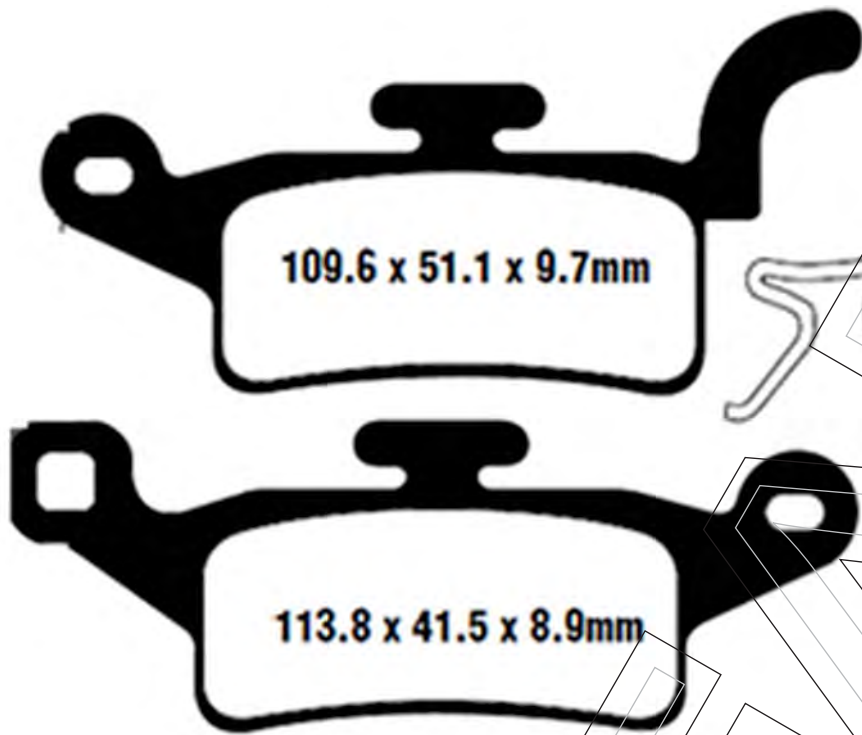

XGP 276
RTS 492

FRONT	REAR	MAKER	MODEL	YEAR
XGP276		YAMAHA	YW 125 - BWS 125	10-13
XGP276		YAMAHA	YW 150 - XENTER 150	12-13
XGP276		YAMAHA	HW 125 - XENTER 125	12-13
XGP276		YAMAHA	HW 150 - XENTER 150	12-13
XGP276		M.B.K.	YW 150 Z X-OVER	10-

XGP 277
RTS 496