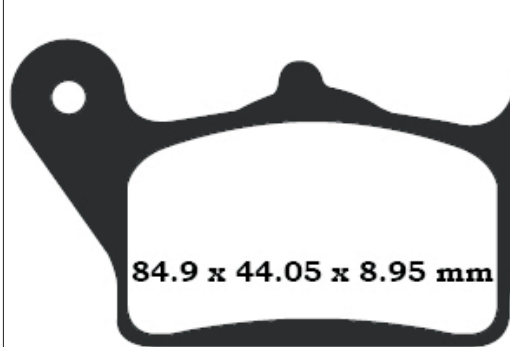

XGP 296
RTS 655

FRONT	REAR	MAKER	MODEL	YEAR
XGP 296		YAMAHA	MW 125 TRICITY SCOOTER	14-16

XGP 297