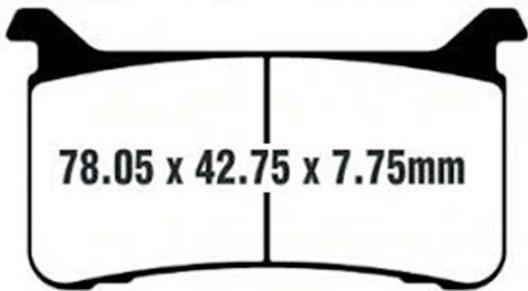

XGP 304
RTS 700

FRONT	REAR	MAKER	MODEL	YEAR
XGP 304		HONDA	CBR 600 RR	17-20
			VFR 800 XH / XJ	17-18
			CBR 100 FIREBLADE	17-21

XGP 305
RTS 705

FRONT	REAR	MAKER	MODEL	YEAR
XGP 305		YAMAHA	X-MAX 125 (ABS)	18-20
			X-MAX 300 (ABS)	18-210

XGP 306
RTS 706

REAR	MAKER	MODEL	YEAR
XGP 306	YAMAHA	X-MAX 125 (ABS)	18-20
		X-MAX 300 (ABS)	18-21