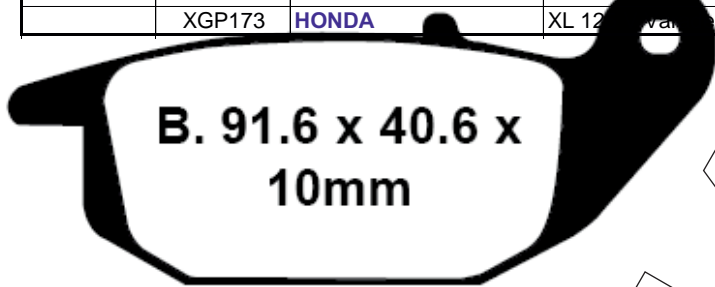

XGP 173   RTS 343

FRONT PAD	REAR PAD	MAKER	MODEL	YEAR
	XGP173	AJS	Regal Raptor CR3-125	06
	XGP173	HONDA	CBR 125 R4/R5/RS5/RW5/RS6/R7/R8	04-09
	XGP173	HONDA	CBR 150	00-03
	XGP173	HONDA	XL 125	01-09