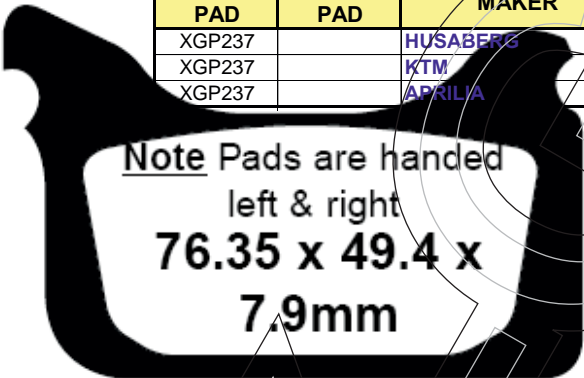

XGP 236
RTS 401

FRONT PAD	REAR PAD	MAKER	MODEL	YEAR
	XGP236	SUZUKI	RM 85 K	05-09

FRONT PAD	REAR PAD	MAKER	MODEL	YEAR
XGP237		HUSABERG	FS SUPERMOTO	04-08
XGP237		KTM	SMR 450 / 525 / 560	05-06
XGP237		APRILIA	SVX 4,5 / 5,5	06-10