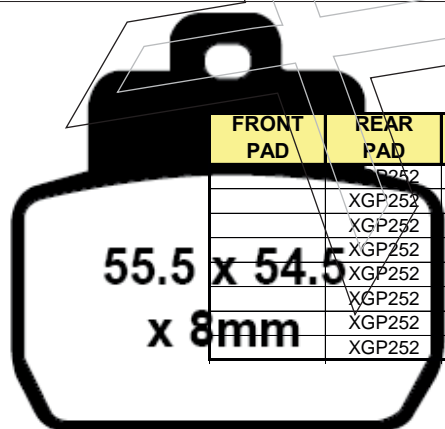

A. 89.25 x 9.75 x

9.75mm

XGP 249 RTS 419

XGP 251 RTS 423

FRONT PAD	REAR PAD	MAKER	MODEL	YEAR
XGP251		YAMAHA	FJR 1300	06-10

**44.7 x 53.5
x 8.45mm**

XGP 252 RTS 425

**55.5 x 54.5
x 8mm**