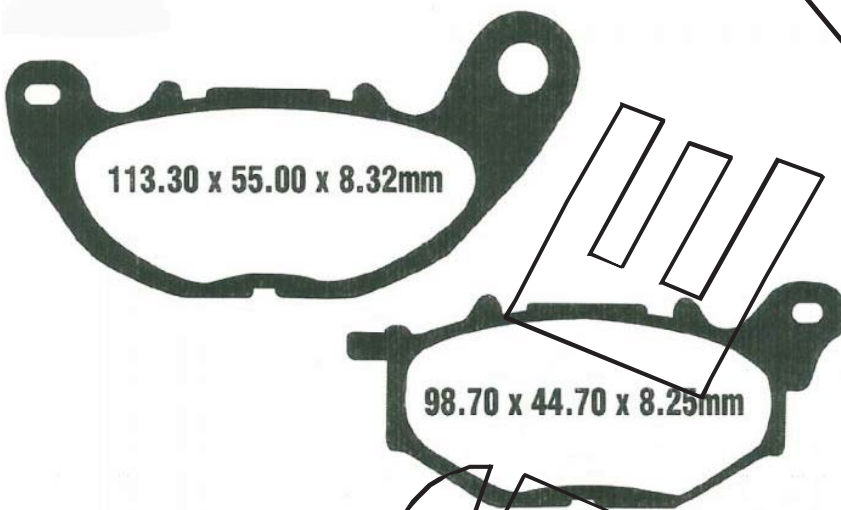

FRONT	REAR	MAKER	MODEL	YEAR
XGP 304		HONDA	CBR 600 RR	17-20
			VFR 800 XH / XJ	17-18
			CBR 100 FIREBLADE	17-21