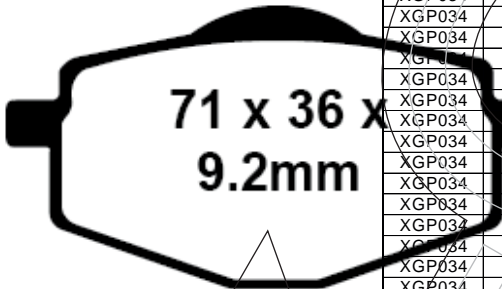

XGP 034 RTS 101

FRONT PAD	REAR PAD	MAKER	MODEL	YEAR
XGP034		GILERA	Oregon 250 Quad	07
XGP034		HERO HONDA	Quickster 125	06
XGP034		SIAMOTO	KD 125	00-04
XGP034		YAMAHA	DT 125 LC	86-87
XGP034		YAMAHA	DT 125 R	88-03
XGP034		YAMAHA	DT 125 RE	04
XGP034		YAMAHA	DT 125 RE	05-07
XGP034		YAMAHA	DT 200 (2LR)	87
XGP034		YAMAHA	DT 200 R	93
XGP034		YAMAHA	DT 80 LC-2 (53V)	85-92
XGP034		YAMAHA	XT 225 (2LN) (1KH 020101-) Serrow)	86-87
XGP034		YAMAHA	XT 225 (3RW1-5 Serrow) (1KH 034101 - 132000)	89-93
XGP034		YAMAHA	XT 225 (4VW1/3/5/7/9) (4VWA/B/D/G/J/L) (Brasil)	97-06
XGP034		YAMAHA	XT 225 W (4JGI-6 Serrow)	93-98
XGP034		YAMAHA	XT 350	85-90
XGP034		YAMAHA	XT 350	91-95
XGP034		YAMAHA	YBR 125 ED (3D91)	05-06
XGP034		YAMAHA	YSR 50 T	87
XGP034		YAMAHA	YTZ 250 N/S TR1-Z	85-86
XGP034	XGP034	BETA	Euro/Jonathan 350	03-06
XGP034	XGP034	CAGIVA	Brillio 125	08
XGP034	XGP034	CCM	XTR 250	09
XGP034	XGP034	GILERA	125 Apache	91-
XGP034	XGP034	GILERA	R 600	91-92
XGP034	XGP034	GILERA	RC 600	89-90
XGP034	XGP034	GILERA	RC 600 Cobra	91-93
XGP034	XGP034	HONDA-HM (ITALY)	CRE 50 Six/Baja/Derapage Brembo Kayaba forks	95-02
XGP034	XGP034	HONDA-HM (ITALY)	CRE 50 Six/Baja/Derapage Brembo twin pin/41mm-paioli	95-02
XGP034	XGP034	HONDA-HM (ITALY)	CRE 50 Six/Baja/Derapage Grimeca	95-02
XGP034	XGP034	HONDA-HM (ITALY)	CRE 50 Six/Baja/Derapage Grimeca twin pin-Kayaba	95-02
XGP034	XGP034	MBK	TZR 50 X-Power	00
XGP034	XGP034	SACHS (HERCULES)	Roadster 650	05
XGP034	XGP034	YAMAHA	DT 125 R	88-03
XGP034	XGP034	YAMAHA	DT 125 RE	04
XGP034	XGP034	YAMAHA	DT 200 R	93
XGP034	XGP034	YAMAHA	TDR 125 R (4GW/GX1/2/3/4)	93-03
XGP034	XGP034	YAMAHA	TZR 50 Thunderkid (41V21) (5DU1/3)	97-00
XGP034	XGP034	YAMAHA	XT 600	87
XGP034	XGP034	YAMAHA	XT 600 E	92-94
XGP034	XGP034	YAMAHA	XT 600 E	95-03
XGP034	XGP034	YAMAHA	XT 600/600 Z Tenere	88-90
XGP034	XGP034	YAMAHA	XTZ 660 Tenere	91-98
XGP034	XGP034	YAMAHA	YTZ 250 N/S TR1-Z	85-86
XGP034	XGP034	YAMAHA	YZ 125 U	
XGP034	XGP034	YAMAHA	YZ 250 U