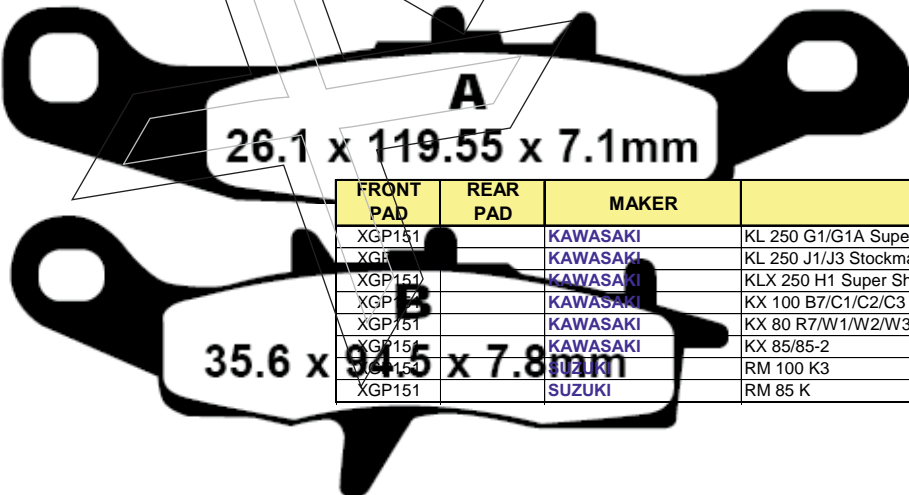

XGP 149   RTS 246/407   ----- See XGP 245

FRONT PAD	REAR PAD	MAKER	MODEL	YEAR
	XGP150	HONDA	CB 1300 F1 (SC40)	01
	XGP150	HONDA	CB 1300 FW/FX/FY (SC40)	98-00
	XGP150	HONDA	CB 400 SFX Superfour (NC39 - Superfour/Superfour Bol Dor)	99-03
	XGP150	HONDA	X4 CB 1300 DCV/DCW/DCX/DCY (SC38)	97-00
	XGP150	KAWASAKI	GTR 1400 (ZG 1400 A8F/A9F) ABS	08-09
	XGP150	KAWASAKI	ZX7-RR (ZX 750 N1/N2)	96-99
	XGP150	KAWASAKI	ZZR 1400 (ZX 1400 A6F/A7F)	06-07
	XGP150	KAWASAKI	ZZR 1400 ABS (ZX 1400 B6F/B7F)	06-07
	XGP150	KAWASAKI	ZZR 1400 ABS (ZX 1400 D8F)	08
	XGP150	MZ/MUZ	1000 S	03-07
	XGP150	MZ/MUZ	1000 SF	XGP 150 05-07
	XGP150	MZ/MUZ	1000 SFX	RTS 254 07
	XGP150	MZ/MUZ	1000 ST	07
	XGP150	SUZUKI	GS 1200 SSK1/ZK1 (GV78A)	01
	XGP150	SUZUKI	GSF 650 K Bandit Non ABS	05-06
	XGP150	SUZUKI	GSX 1400 K1/K2/K3/K4/K5/K6/K7/FE	01-07
	XGP150	SUZUKI	GSXR 1000 K1/K2	01-02
	XGP150	SUZUKI	GSXR 1000 K3	03
	XGP150	SUZUKI	GSXR 1000 K4	04
	XGP150	SUZUKI	GSXR 1000 K5/K6	05-06
	XGP150	SUZUKI	GSXR 600 K4/K5	04-05
	XGP150	SUZUKI	GSXR 750 K4/K5	04-05

XGP 151
RTS 258

FRONT PAD	REAR PAD	MAKER	MODEL	YEAR
XGP151		KAWASAKI	KL 250 G1/G1A Super Sherpa	97
XGP151		KAWASAKI	KL 250 J1/J3 Stockman	
XGP151		KAWASAKI	KLX 250 H1 Super Sherpa	98
XGP151		KAWASAKI	KX 100 B7/C1/C2/C3	97-00
XGP151		KAWASAKI	KX 80 R7/W1/W2/W3	97-00
XGP151		KAWASAKI	KX 85/85-2	01-09
XGP151		SUZUKI	RM 100 K3	03
XGP151		SUZUKI	RM 85 K	05-09