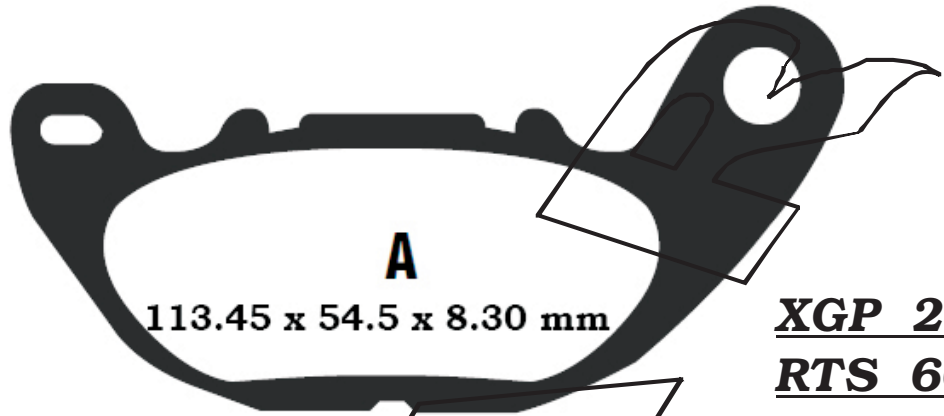

XGP 298

XGP 298
RTS 663

FRONT	REAR	MAKER	MODEL	YEAR
XGP 298		YAMAHA	MTN 320	16-
XGP 298			YXF R 3	15-16

XGP 299

A

80 x 43.65 x 8.7 mm

B

80 x 43.65 x 3.3 mm