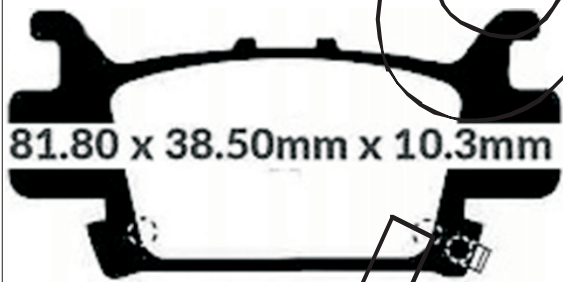

XGP 319
RTS 702

FRONT	MAKER	MODEL	YEAR
XGP320	HONDA	SXS 1000	16-21