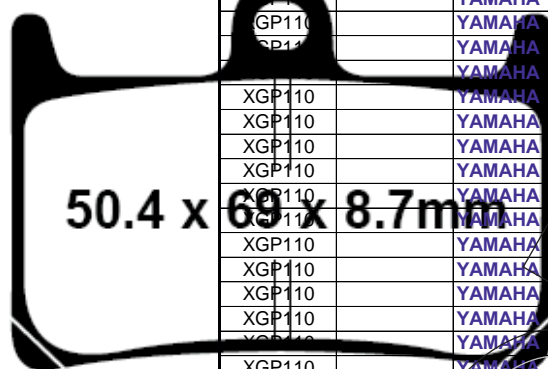

FRONT PAD	REAR PAD	MAKER	MODEL	YEAR
XGP110		YAMAHA	BT 110Q P/R/S/T/V Bulldog	02-06
XGP110		YAMAHA	FJR 1300 N/P	01-02
XGP110		YAMAHA	FJR 1300 R/AR/S/AS/AT/TT (ABS)	03-05
XGP110		YAMAHA	FZ6 S2 ABS (Naked)	07-09
XGP110		YAMAHA	FZR 400 RR (3TJ1)	
XGP110		YAMAHA	FZR 400 RR (4DX)	92
XGP110		YAMAHA	FZR 400 RRSP (3TJ2/6/7) (ITJ)	
XGP110		YAMAHA	FZS 1000/Fazer	01-05
XGP110		YAMAHA	FZS 600/Fazer	98-03
XGP110		YAMAHA	TDM 900 AT/AV/AW/AX/AY (ABS)	05-09
XGP110		YAMAHA	TDM 900 P/R/S/T/V/W/X	02-08
XGP110		YAMAHA	TZR 125 R	93-
XGP110		YAMAHA	TZR 250 (3MA3/A5)	90
XGP110		YAMAHA	TZR 250 (3MA1)	89
XGP110		YAMAHA	TZR 250 R (3XV1/4/6)	91
XGP110		YAMAHA	TZR 250 RS (3XV8/9)	92-94
XGP110		YAMAHA	TZR 250 RS/SPR (3XVA/3XVC)	95-96
XGP110		YAMAHA	TZR 250 SP (3MA4)	90
XGP110		YAMAHA	XJR 1300 (298mm front disc)	00
XGP110		YAMAHA	XJR 1300 L 5EA2/5EA3/5EA4	99
XGP110		YAMAHA	XJR 1300 M 5EAA/5EAB/5EAC	00
XGP110		YAMAHA	XJR 1300 N/P (298mm front discs)	01-02
XGP110		YAMAHA	XJR 1300 R/S	03-04
XGP110		YAMAHA	XJR 1300 SP (L) (5EA5/5EA6/5EA8)	99
XGP110		YAMAHA	XJR 1300 SP (M) (5EAD/5EAE/5EAF)	00
XGP110		YAMAHA	XJR 1300 SP (N) 5EAL/5EAM/5EAN)	01
XGP110		YAMAHA	XJR 1300 T/V	05-09
XGP110		YAMAHA	XP 500 T-Max (4B5)	08-09
XGP110		YAMAHA	XV 1700 PCR Road Star Warrior	03-05
XGP110		YAMAHA	XV 1900 A Midnight Star	06-09
XGP110		YAMAHA	YZF 1000 R Thunderace	96-01
XGP110		YAMAHA	YZF 600 R Thunder cat	96-03
XGP110		YAMAHA	YZF R1	98-01
XGP110		YAMAHA	YZF R1	02-03
XGP110		YAMAHA	YZF R6	03-04
XGP110		YAMAHA	YZF-R6	99-02
XGP110		YAMAHA	YZF-R7 750 OWO2 (Road Version) (5FL1)	99-01