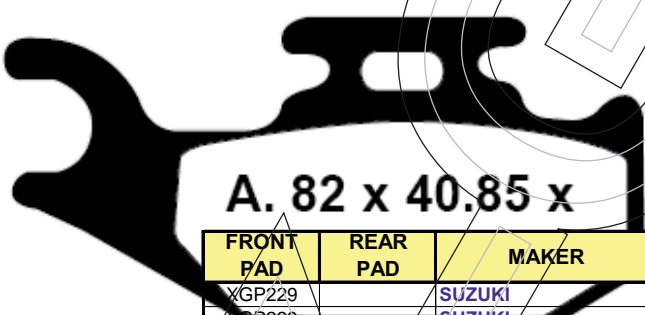

XGP 229
RTS 414

FRONT PAD	REAR PAD	MAKER	MODEL	YEAR
XGP229		SUZUKI	LT-A 400 FK8 King Quad Auto 4WD	08-09
XGP229		SUZUKI	LT-A 450 XCK7/XCK8	07-09
XGP229		SUZUKI	LT-A 700 King Quad	05-08
XGP229		SUZUKI	LT-A 750 XK8/XK9 King Quad	08-09
XGP229		SUZUKI	LT-F 400 FK8 King Quad 4WD	08-09