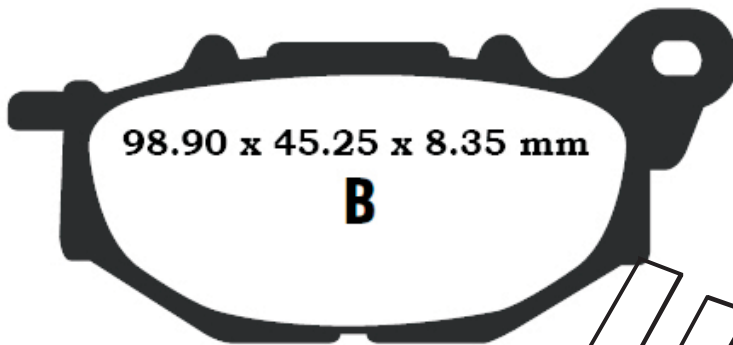

XGP 298

XGP 298
RTS 663

FRONT	REAR	MAKER	MODEL	YEAR
XGP 298		YAMAHA	MTN 320	16-
XGP 298			YXF R 3	15-16

XGP 299

A

80 x 43.65 x 8.7 mm

B

80 x 43.65 x 3.3 mm