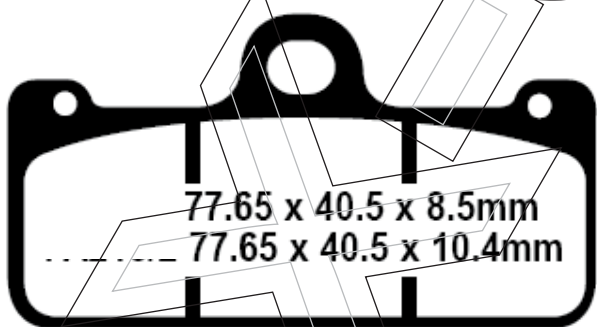

XGP 101   **RTS 218**
XGP 101/2   **RTS 218/2**

77.65 x 40.5 x 8.5mm
77.65 x 40.5 x 10.4mm

BREMBO CALLIPERS