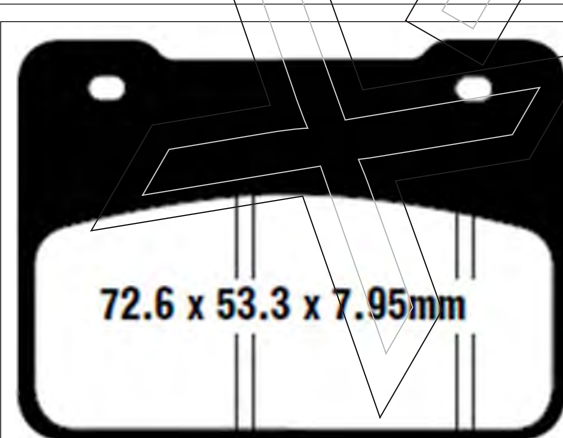

XGP 287
RTS 627

FRONT	REAR	MAKER	MODEL	YEAR
XGP287		KYMCO	Max Sym 400 i	11-13
XGP287		KYMCO	Exciting 400 i	12-14