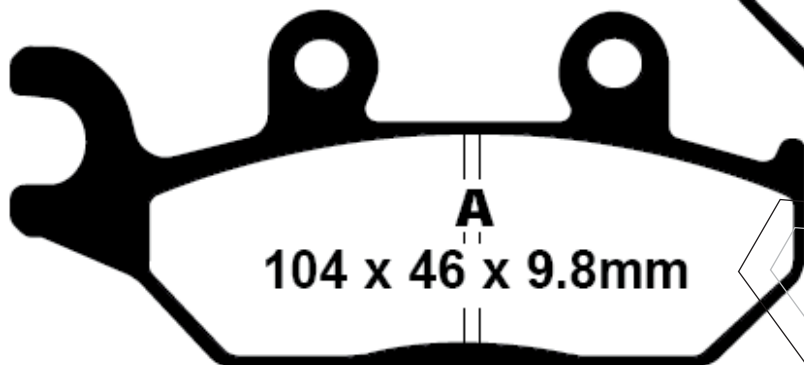

XGP 073
RTS 172