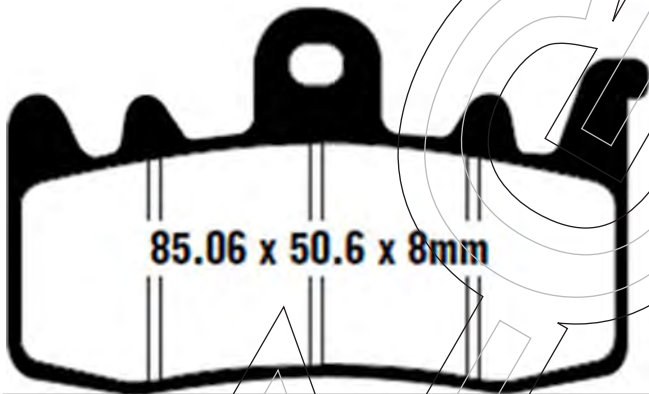

FRONT	REAR	MAKER	MODEL	YEAR
XGP290		APRILIA	CapoNord 1200	13-
XGP290		DUCATI	821 HYPERMOTARD	13

XGP 291

RTS 632