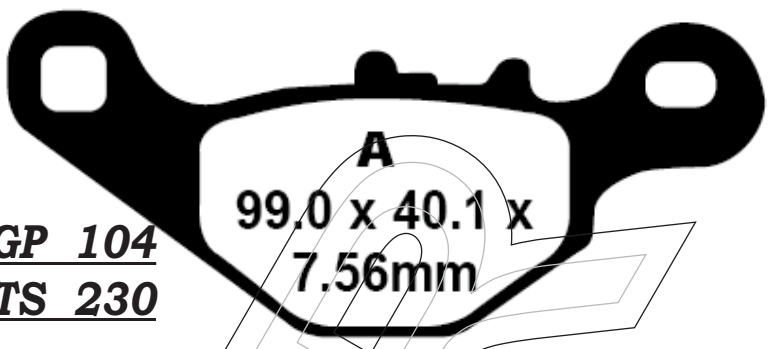

XGP 104
RTS 230

FRONT PAD	REAR PAD	MAKER	MODEL	YEAR
XGP104		KAWASAKI	KLX 125 L (B1/B2/B3/B6F)	03-06
XGP104		KAWASAKI	KMX 125 B10-B12	99-03
XGP104		SUZUKI	DR-Z 125 LK3/LK4/LK5/LK6/LK7/LK8/LK9	03-09
XGP104		SUZUKI	RM 80 T/V/W/X/Y/K1	96-01
XGP104		SUZUKI	RM 85 K2/LK2/K3/LK3/K4/LK4	02-04