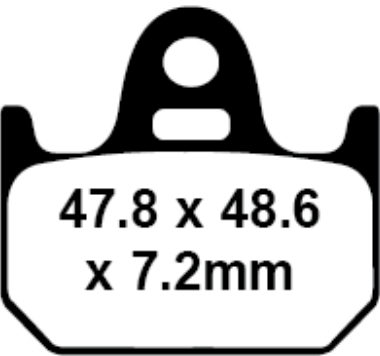

REAR PAD	MAKER	MODEL	YEAR
XGP067	YAMAHA	TZ 125	94-
XGP 067	YAMAHA	TZ 250	89-

XGP 067 RTS 162