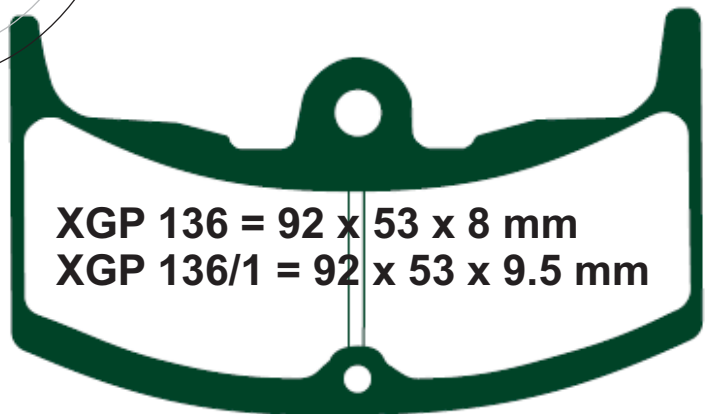

XGP 136 RTS 080 XGP 136/1 RTS 080/1

XGP 136 = 92 x 53 x 8 mm
XGP 136/1 = 92 x 53 x 9.5 mm

FRONT PAD	REAR PAD	MAKER	MODEL	YEAR
XGP136	XGP 136/1	HONDA	CBX 550 F	82-84
XGP 136/1		HONDA	MVX 250 F	83-88
XGP 136/1		HONDA	VT 250 F	83-
XGP 136/1	XGP 136/1	HONDA	VT 400 F	83-85
XGP 136/1		HONDA	VT 500 ED/EF	83-85
XGP 136/1		HONDA	VTR 250 INTERCEPTOR	85-89