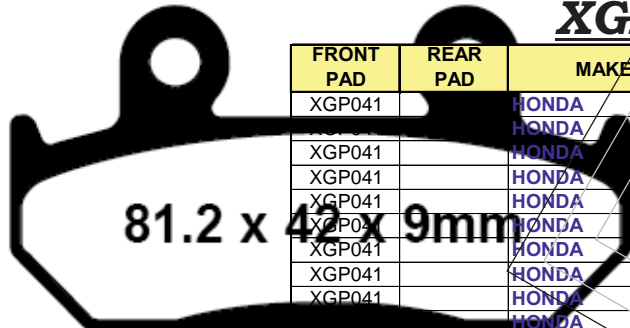

XGP 041 RTS 121

FRONT PAD	REAR PAD	MAKER	MODEL	YEAR
XGP041		HONDA	CB/350 SG/SJ	86-90
XGP041		HONDA	CB 450 SG/SJ	86-88
XGP041		HONDA	CBR 250 F6/FG/YA (MC14)	86
XGP041		HONDA	CBR 250 RH (MC17)	87
XGP041		HONDA	CBR 400 RG (NC23) 100	86
XGP041		HONDA	CBR 400 RH/YA (NC23) 101	86
XGP041		HONDA	CBR 600 FH/FJ/FK/FL	87-90
XGP041		HONDA	CBR 600 FH/FJ/FK/FL	87-90
XGP041		HONDA	NSR 250 RG (MC16)	86
XGP041		HONDA	VFR 400 RH2/RJ (NC24)	87-88
XGP041		HONDA	VFR 400 ZG/ZH/RG/RG-YA (NC21)	85-87
XGP041		HONDA	XRV 750 L/M/Africa Twin	90-93

XGP 042 RTS 122