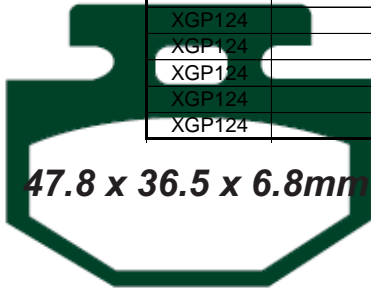

XGP 124 RTS 176

FRONT PAD	REAR PAD	MAKER	MODEL	YEAR
XGP124		HONDA	NH 125 Lead 125	86-87
XGP124		HONDA	NH 50 Lead 50 SS	84
XGP124		HONDA	NH 50 Lead AF01/D716	84-85
XGP124		HONDA	NH 80 Lead 80	85
XGP124		HONDA	NH 80 Lead 80 SS	85

XGP 125 RTS 181

FRONT PAD	REAR PAD	MAKER	MODEL	YEAR
XGP125		ALFER	Diferente Enduro	01-
XGP125		ALFER	Divefida 250 Super Motard	01-
XGP125		ALFER	VR250	98-
XGP125		ALFER	VRE 125 4T	98-
XGP125		APRILIA	MX 125	04-06
XGP125		APRILIA	RX 125	08
XGP125		APRILIA	RX 125	00-01
XGP125		APRILIA	SX 125	08
XGP125		BENELLI	BX Cross (449cc)	07-09
XGP125		BENELLI	BX Enduro (505cc)	08-09
XGP125		BMW	G 450 X	08-09
XGP125		CAGIVA	E 900 C Elefant (282mm front discs/USD forks - Brembo)	93-97
XGP125		CCM	404 DS	03-04
XGP125		CCM	404 DS Supermoto	03-04
XGP125		CCM	404 DS Supermoto	07-09
XGP125		CCM	404 DS Trail	07-09
XGP125		CCM	404 E	03-04
XGP125		CCM	450 DS Trail	07-09
XGP125		CCM	604 E DS (Dual Sport/Trail)	98-03
XGP125		CCM	604 RS Roadster	00-03
XGP125		CCM	604E Supermoto	99-03
XGP125		CCM	644 DS	04
XGP125		CCM	644 DS Supermoto	04
XGP125		CCM	CMX 450 (MX)	08
XGP125		CCM	FT 35 S (400cc) (DRZ 400 Motor)	07-09
XGP125		CCM	FT 650	08
XGP125		CCM	FT 710 S Flat Tracker	08-09
XGP125		CCM	R 30 (Mag wheel) (604/644)	02-04
XGP125		CCM	R 30 (Spoke wheel) (604/644)	02-04
XGP125		CCM	R 35/R 35 S	07-09
XGP125		CCM	R45	07-09
XGP125		DUCATI	695 Monster	06-08
XGP125		DUCATI	Monster 400 ie (Japan)	07-08
XGP125		DUCATI	Monster 620	05-06
XGP125		DUCATI	Monster S2R (803cc)	05-07
XGP125		DUCATI	Monster S2R Dark (803cc)	05-06
XGP125		DUCATI	Multistrada 620	05-06
XGP125		DUCATI	Multistrada Dark 620	03-05
XGP125		FACTORY	YR 250 Desert	03
XGP125		FANTIC	Caballero 125 Regularita Competizione	07-09
XGP125		FANTIC	Caballero 50 Regularita Competizione	06-09
XGP125		FANTIC	Caballero 50 Supersei Competizione	07-08
XGP125		FANTIC	Caballero Regularita Competizione Mini 50	08-09
XGP125		GAS-GAS	Enduro EC 125/200/250/300 (Brembo)	97-99
XGP125		GAS-GAS	MX 200/250/300	99-00
XGP125		GAS-GAS	Pampera 400	06
XGP125		GAS-GAS	Quad HP 240	04-06
XGP125		GAS-GAS	Quad HP 300 RV	03-06
XGP125		GAS-GAS	Quad Wild HP 50	04-07
XGP125		GAS-GAS	Wild HP 450 Quad	04-09
XGP125		GAS-GAS	Wild HP 515cc Quad	09
XGP125		GILERA	GP 800 (Chain drive)	08-09
XGP125		GILERA	Nexus 500	03-09
XGP125		GILERA	Nexus 500 SP	06-07
XGP125		HIGHLAND	950 V2 Motard	00-04
XGP125		HIGHLAND	950 V2 Outback	00-04
XGP125		HONDA-HM (ITALY)	CRE 50 Baja/Derapage	01-02
XGP125		HONDA-HM (ITALY)	CRE 50 Six	01-02
XGP125		HUSABERG	All models (fixing pin at end of brake pad)	93-94
XGP125		HUSABERG	All models (fixing pin at end of brake pad)	95-99
XGP125		HUSABERG	All MX/Enduro models (Brembo 2 piston - 260mmØ front disc)	00-05
XGP125		HUSABERG	Enforcer Four	00-03
XGP125		HUSABERG	FE 450 (New 70° Engine)	08-09
XGP125		HUSABERG	FE 450 E	06-08
XGP125		HUSABERG	FE 550 E	06-08
XGP125		HUSABERG	FE 570	09
XGP125		HUSABERG	FE 650 E	06-08
XGP125		HUSQVARNA	CR 125	95-99
XGP125		HUSQVARNA	CR 125	00-01

1 Left 1 Right
94 x 37.3 x 7.5 mm