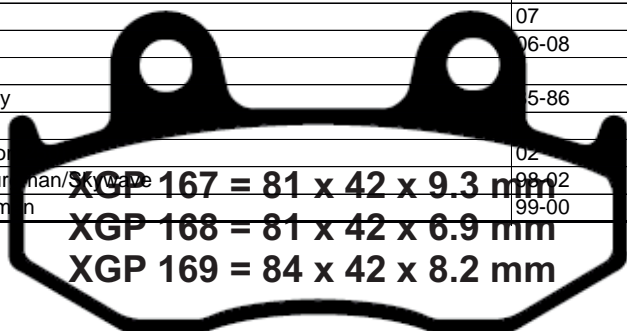

FRONT PAD	REAR PAD	MAKER	MODEL	YEAR
XGP167		HONDA	NES 125 Y/1/2/3/4/5 (@ 125 Scooter)	00-05
XGP167		HONDA	NES 150 Y/1/2/3/4/5 @ 150 Scooter	01-05
XGP167		HONDA	PS 150 i6/i7/i8/i9	06-09
XGP167		HONDA	SCV 110-8 Lead	08-09
XGP167		HONDA	SES 125 2/3/4 Dylan	02-07
XGP167		HONDA	SES 150 2/3/4 Dylan	02-06
XGP167		HONDA	SH 125 1/3/4/S/6-i/7-i/8-i	01-08
XGP167		HONDA	SH 150 1/3/4/5/i6/i7/i8	01-08
XGP167		ITALJET	Jack 125/150	07
XGP167		ITALJET	Torpedo 125	07-08
XGP167		MZ/MUZ	Mantizz 125 S	05-07
XGP167	XGP167	ITALJET	Jack 125/150	07
XGP167	XGP167	YAMAHA	YFZ 450 V/W/X	06-08
XGP168		HONDA	CH 250 F/G Spacy	05-86
XGP169	XGP169	KAWASAKI	SC 250 A1 (Epsilon)	02
XGP169	XGP169	SUZUKI	AN 250 W/X/Y Burgman/Street	08-02
XGP169	XGP169	SUZUKI	AN 400 X/Y Burgman	99-00

XGP 167 RTS 323
XGP 168 RTS 323/2
XGP 169 RTS 323/3