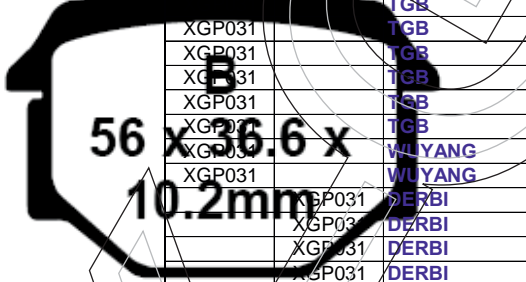

FRONT PAD	REAR PAD	MAKER	MODEL	YEAR
XGP031		DERBI	Atlantis 50 (2T/AC) (12"/5 spoke wheels/280mm disc	07-09
XGP031		DERBI	Atlantis 50 (4T)	07-09
XGP031		HARTFORD/MRD	HD 125 L/150 L	00-04
XGP031		KEEWAY	Speed 125	07-08
XGP031		MH/MOTOR HISPANIA	Duna 125 Hard Road Enduro	08-09
XGP031		MOTO ROMA	Virage 125	01
XGP031		PEUGEOT	XPS 50 SM	09
XGP031		RIEJU	MRT 50 (Single piston caliper)	09
XGP031		RIEJU	MRT Supermotard 50 (Cast wheel/single piston caliper)	09
XGP031		SUPERBIKE	RFX 125 Road Trail	
XGP031		SUPERBIKE	RFX 50 Road Trail	
XGP031		SUZUKI	GS 125 ESD/ESF/ESK/ESM	83-94
XGP031		SUZUKI	GX 125 (SJ/125)	03
XGP031		TGB	302 Sport (50cc)	03-09
XGP031		TGB	303R Hawk/Laser (125/150cc)	04-08
XGP031		TGB	304 Sport (125cc)	03-09
XGP031		TGB	309 RS 50	02-03
XGP031		TGB	City 50cc (2T)	07-08
XGP031		TGB	City 50cc (4T)	07-08
XGP031		TGB	Delivery/Express (125cc)	04-09
XGP031		TGB	R 125 X Bullet	08-09
XGP031		TGB	R 50 X Bullet	06-09
XGP031		WUYANG	WY 125-12	06-07
XGP031		WUYANG	WY 125-16C	06-07
XGP031		DERBI	GPR 125 (4T) 4V	09
XGP031		DERBI	Mulhacen 125 (4T) Spoke wheel/2 pin pad fixing	07
XGP031		DERBI	Mulhacen 125 (4T) Spoke wheel/Single pin fixing	07-09
XGP031		DERBI	Mulhacen 125 Cafe Cast wheel/radial caliper	08-09
XGP031		DERBI	Terra 125 Adventure	07-09
XGP031		DERBI	Terra 125 Euro (Single pin pad fixing)	07-09
XGP031		KEEWAY	Speed 125	07-08
XGP031		MH/MOTOR HISPANIA	MH7 Naked (125cc)	08-09
XGP031		MH/MOTOR HISPANIA	MX 125 R	08-09
XGP031		MH/MOTOR HISPANIA	MX 50 R	08-09
XGP031		PEUGEOT	XPS 50 SM	09
XGP031		PEUGEOT	XR7 (50cc)	08-09
XGP031		RIEJU	Marathon Pro 125 (Radial/double piston caliper)	09
XGP031		RIEJU	Marathon Pro Supermotard 125 (Cast wheel/radial caliper)	09
XGP031		RIEJU	MRT 50 (Single piston caliper)	09
XGP031		RIEJU	MRT Supermotard 50 (Cast wheel/single piston caliper)	09
XGP031		RIEJU	MRT-Pro 50 (Radial/double piston caliper)	09
XGP031		RIEJU	MRT-Pro Supermotard (Radial caliper/cast wheel)	09
XGP031		RIEJU	NKD 125	08-09
XGP031		RIEJU	NKD 50	08-09
XGP031		RIEJU	RS2 125 (J. Juan Caliper)	07-09
XGP031		RIEJU	RS2 125 Pro (J. Juan Caliper)	07-09
XGP031		RIEJU	RS2 50cc Matrix (J. Juan Caliper)	07-09
XGP031		RIEJU	RS2 50cc Pro (J. Juan Caliper)	07-08
XGP031		RIEJU	Tango 125 Motard (Cast wheel)