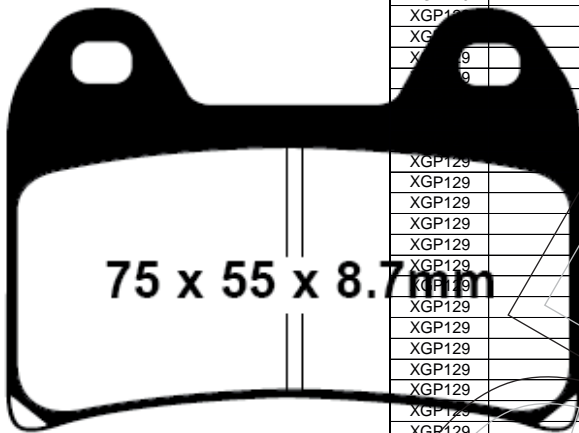

XGP 129
RTS 244

75 x 55 x 8.7mm