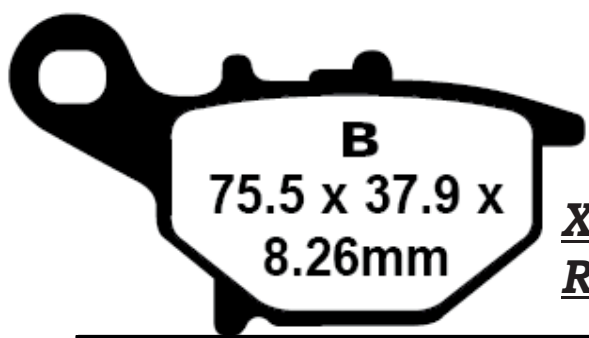

XGP 104
RTS 230

FRONT PAD	REAR PAD	MAKER	MODEL	YEAR
XGP104		KAWASAKI	KLX 125 L (B1/B2/B3/B6F)	03-06
XGP104		KAWASAKI	KMX 125 B10-B12	99-03
XGP104		SUZUKI	DR-Z 125 LK3/LK4/LK5/LK6/LK7/LK8/LK9	03-09
XGP104		SUZUKI	RM 80 T/V/W/X/Y/K1	96-01
XGP104		SUZUKI	RM 85 K2/LK2/K3/LK3/K4/LK4	02-04