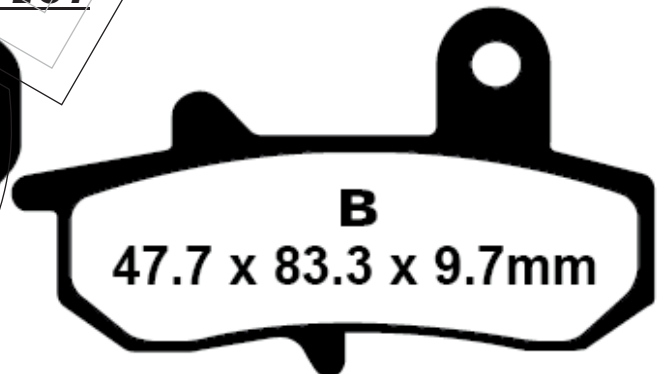

**B
47.7 x 83.3 x 9.7mm**

FRONT PAD	REAR PAD	MAKER	MODEL	YEAR
	XGP122	SUZUKI	DR 650 R (SP43A)	91-95
	XGP122	SUZUKI	DR 650 R (SP44A/B)	92-93
	XGP122	SUZUKI	DR 650 RL/RM (SP41A)	90-91
	XGP122	SUZUKI	DR 650 RSL/RSM (SP42A)	90-91
	XGP122	SUZUKI	DR 750 SK (SR41A)	89
	XGP122	SUZUKI	DR 800 SL (SR43A)	90
	XGP122	SUZUKI	RG 125 FUN/FUP/FUR Gamma NF13A	92-96
	XGP122	SUZUKI	RG 125 UN Wolf	92-94
	XGP122	YAMAHA	DT 125 Chesterfield Scout	89-90
	XGP122	YAMAHA	DT-Z 125 Tenere/Tenere Scout	89-90

XGP 123   RTS 165/2

See XGP 068