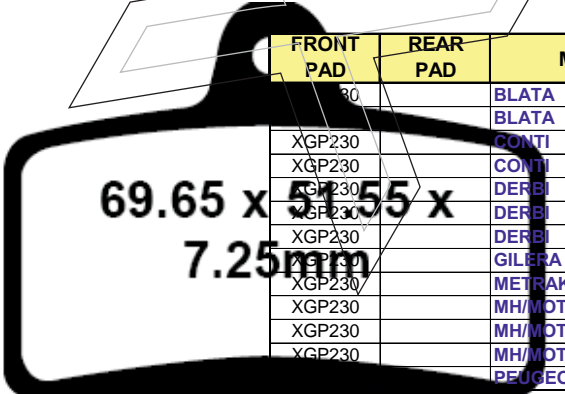

FRONT PAD	REAR PAD	MAKER	MODEL	YEAR
XGP230		BLATA	Enduro 125	07-08
XGP230		BLATA	Motard 125	07-08
XGP230		CONTI	RX 356 V3 (12" wheels)	05-06
XGP230		CONTI	RX 356 V3 (17" wheels)	05-06
XGP230		DERBI	GPR 125 (4T) 4V	09
XGP230		DERBI	GPR 125 Nude (Radial caliper) (2T)	04-08
XGP230		DERBI	GPR 125 Racing (Radial caliper) (2T)	04-07
XGP230		GILERA	SC 125	06-07
XGP230		METRAKIT	Pre GP 125	09
XGP230		MH/MOTOR HISPANIA	MH7 Naked (125cc)	08-09
XGP230		MH/MOTOR HISPANIA	RX 125 R	08-09
XGP230		MH/MOTOR HISPANIA	RX 50 R	08-09
XGP230		PEUGEOT	XR7 (50cc)	08-09