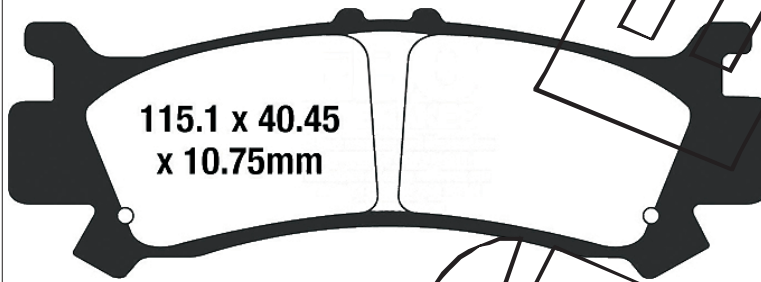

XGP 318
RTS 701

FRONT	MAKER	MODEL	YEAR
XGP320	HONDA	SXS 1000	16-21