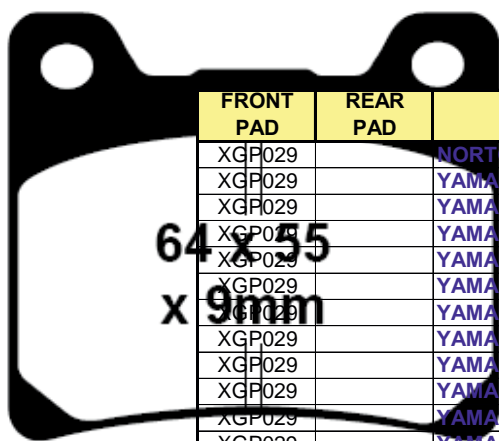

XGP 029 RTS 088

FRONT PAD	REAR PAD	MAKER	MODEL	YEAR
XGP029		NORTON	Commander	90
XGP029		YAMAHA	FJ 1100	84-85
XGP029		YAMAHA	FJ 1200 (ITX Type)	86-87
XGP029		YAMAHA	FZ 400 N (IKF/46K/33M)	85
XGP029		YAMAHA	FZ 600	87-88
XGP029		YAMAHA	FZ 750	85-86
XGP029		YAMAHA	FZ 750	87-88
XGP029		YAMAHA	FZR 400 Genesis (1WG) F/No 1WG 000101-0305100	86
XGP029		YAMAHA	FZR 600	89
XGP029		YAMAHA	FZX 700 S/SC/T/TC Fazer	86-87
XGP029		YAMAHA	FZX 750	87
XGP029		YAMAHA	RD 500 LC	84-86
XGP029		YAMAHA	SRX 400 (1JL)	85
XGP029		YAMAHA	TZR 125	90-92
XGP029		YAMAHA	V-Max 12	91-92
XGP029		YAMAHA	XJ 600	84-91
XGP029		YAMAHA	XJ 900/900 F	83-86
XGP029		YAMAHA	XJ 900/900 F	87-94
XGP029		YAMAHA	XV 1000 SE Virago	88
XGP029		YAMAHA	XV 1000 Virago	86
XGP029		YAMAHA	XV 1100 Virago	89-93
XGP029		YAMAHA	XV 750 Virago	92-93
XGP029		YAMAHA	XVZ 12 TD	85
XGP029		YAMAHA	YX 600 S Radian	86-90
	XGP029	NORTON	Commander	90
	XGP029	YAMAHA	BT 1100 P/R/S/T/V Bulldog	02-06
	XGP029	YAMAHA	FJ 1100	84-85
	XGP029	YAMAHA	FJ 1200 (3CV/3XW Type)	88-95
	XGP029	YAMAHA	FJ 1200 (ITX Type)	86-87
	XGP029	YAMAHA	FJ 1200 A (ABS Model)	91-95
	XGP029	YAMAHA	FZ 750	85-86
	XGP029	YAMAHA	FZ 750	87-88
	XGP029	YAMAHA	FZ 750	89-91
	XGP029	YAMAHA	FZR 1000 EX UP	89-90
	XGP029	YAMAHA	FZR 1000 EX UP	91-93
	XGP029	YAMAHA	FZR 1000 EX UP	94-95
	XGP029	YAMAHA	FZR 1000 Genesis	87-88
	XGP029	YAMAHA	FZR 600	89
	XGP029	YAMAHA	FZR 600	90-93
	XGP029	YAMAHA	FZR 600 R	94-95
	XGP029	YAMAHA	FZR 750 Genesis	87
	XGP029	YAMAHA	FZR 750 R OW01	89-90
	XGP029	YAMAHA	FZX 700 S/SC/T/TC Fazer	86-87
	XGP029	YAMAHA	FZX 750	87
	XGP029	YAMAHA	GTS 1000	93-99
	XGP029	YAMAHA	RD 350 YPVS	83-84
	XGP029	YAMAHA	TDM 850	91-95
	XGP029	YAMAHA	TDM 850	96-01
	XGP029	YAMAHA	TRX 850	96-99
	XGP029	YAMAHA	V-Max 12	91-92
	XGP029	YAMAHA	V-Max 12	93-03
	XGP029	YAMAHA	XJ 600	84-91
	XGP029	YAMAHA	XJ 900 S Diversion	95-03
	XGP029	YAMAHA	XJ 900/900 F	83-86
	XGP029	YAMAHA	XJ 900/900 F	87-94
	XGP029	YAMAHA	XJR 1200	95-98
	XGP029	YAMAHA	XJR 1300 (320mm front discs) (Brembo calipers)	98-99
	XGP029	YAMAHA	XJR 1300 L 5EA2/5EA3/5EA4	99
	XGP029	YAMAHA	XJR 1300 M 5EAA/5EAB/5EAC	00
	XGP029	YAMAHA	XJR 1300 SP (L) (5EA5/5EA6/5EA8)	99
	XGP029	YAMAHA	XJR 1300 SP (M) (5EAD/5EAE/5EAF)	00
	XGP029	YAMAHA	XJR 1300 SP (N) 5EAL/5EAM/5EAN)	01
	XGP029	YAMAHA	XV 1100 Virago	99
	XGP029	YAMAHA	XVS 1100 A Dragstar Classic	00-06
	XGP029	YAMAHA	XVS 1100 Drag Star	99-04
	XGP029	YAMAHA	XVZ 12 TD	85
	XGP029	YAMAHA	YZF 1000 R Thunderace	96-01
	XGP029	YAMAHA	YZF 600 R Thunder cat	96-03
	XGP029	YAMAHA	YZF 750 R/SP	99-01, 19