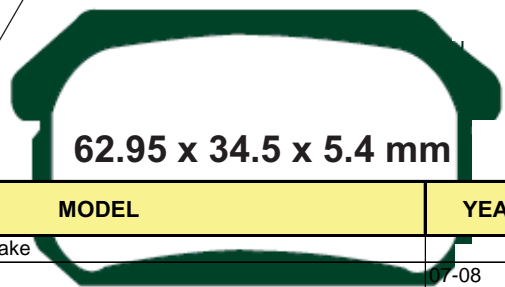

FRONT PAD	REAR PAD	MAKER	MODEL	YEAR
XGP255		QUADZILLA	QZ 300 E 4x4 Parking brake	
	XGP255	ADLY	300 RS Quad	07-08
	XGP255	ADLY	300 XS Quad	07-08
	XGP255	ADLY	320 S Quad	08
	XGP255	ADLY	500 S	08
	XGP255	ADLY	Canyon 280 Quad	08-09
	XGP255	ADLY	Canyon 300 Quad	08-09
	XGP255	ADLY	Crossroad 220 Sentinal Quad	
	XGP255	ADLY	Crossroad 300 Sentinal Quad	08-09
	XGP255	ADLY	Hurricane 280 Quad	08-09
	XGP255	ADLY	Hurricane 300 Quad	08-09
	XGP255	ADLY	Hurricane 320 Quad	08-09
	XGP255	ADLY	Interceptor 300 Quad	
	XGP255	ADLY	Utility 300	05-07
	XGP255	CPI	XS 250 Quad	06-09
	XGP255	EXPLORER	Ranger 300 2x4/4x4	08-09
	XGP255	HAMMERHEAD BUGGIE	150 Supersport ES 150 11 R	08-09
	XGP255	PGO	250 Bug	
	XGP255	PGO	BR 250 Bugrider E	05-09
	XGP255	PGO	BR-200 Bug Rider	07-09
	XGP255	QUADZILLA	320 e 4x4	07-08
	XGP255	QUADZILLA	BR 250 E Bugrider	05-08
	XGP255	QUADZILLA	CVT 320 e	07-08
	XGP255	QUADZILLA	QZ 320 E 4x4 Parking brake	09
	XGP255	QUADZILLA	RL 300 Buggie	07-08
	XGP255	QUADZILLA	XR V 250 (Off Road)	06
	XGP255	QUADZILLA	XR V 250 E	06-07