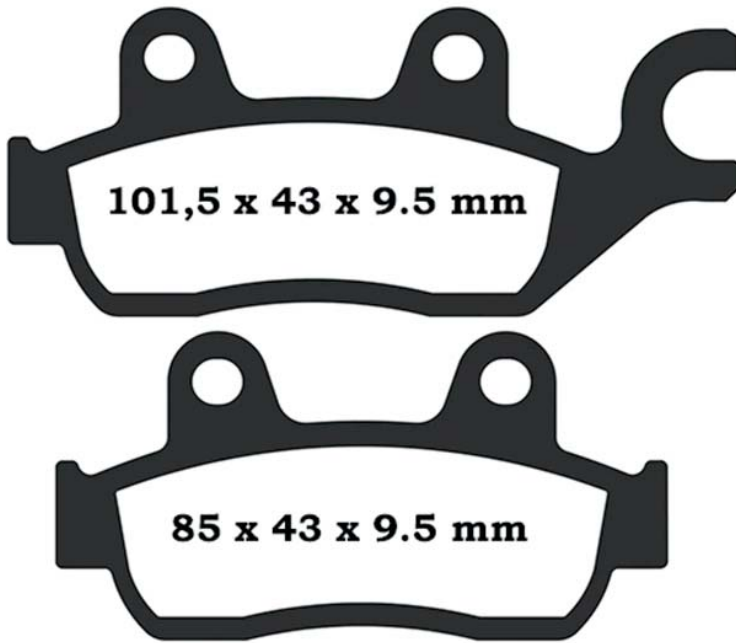

XGP 331
RTS 744

FRONT	MAKER	MODEL	YEAR
XGP 331	HONDA	CBF 150 SH	07-10

XGP 332
RTS 747