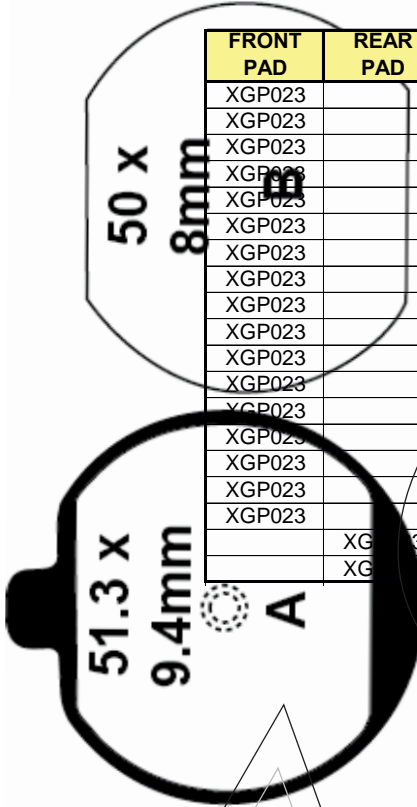

FRONT PAD	REAR PAD	MAKER	MODEL	YEAR
XGP023		HONDA	CBX 550 FC/F2C/FD/F2D	82-84
XGP023		HONDA	MXV 250 F (MG92)	83-88
XGP023		HONDA	VF 400 FD	83-85
XGP023		HONDA	VT 250 FD	83
XGP023		HONDA	VT 500 ED/EF	83-85
XGP023		KAWASAKI	Z 1000 A3/A4	79-80
XGP023		KAWASAKI	Z 1000 D3 (ZIR)	79
XGP023		KAWASAKI	Z 250 A1/A2	78-80
XGP023		KAWASAKI	Z 400 J1	80
XGP023		KAWASAKI	Z 440 A2 LTD	79
XGP023		KAWASAKI	Z 440 C1	80
XGP023		KAWASAKI	Z 440 D4 LTD	82
XGP023		KAWASAKI	Z 500 B1-B2	79-80
XGP023		KAWASAKI	Z 550 A1	80
XGP023		KAWASAKI	Z 650 C3	78
XGP023		KAWASAKI	Z 650 D2/D3 (SR)	79-80
XGP023		KAWASAKI	Z 650 F1	79
XGP023	XGP023	HONDA	CBX 550 FC/F2C/FD/F2D	82-84
XGP023	XGP023	HONDA	VF 400 FD	83-85