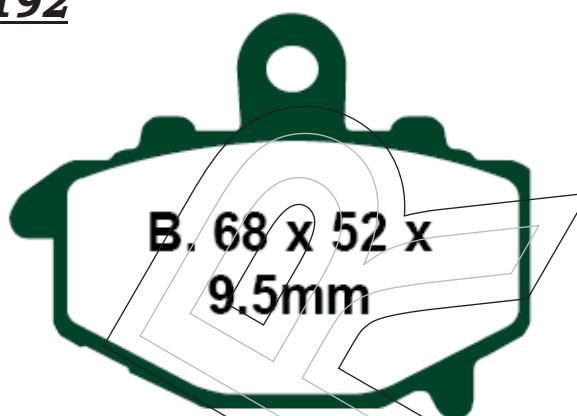

XGP 087   RTS 192

FRONT PAD	REAR PAD	MAKER	MODEL	YEAR
	XGP087	KAWASAKI	ER-6F (ABS Model) (EX 650 D9F)	09
	XGP087	KAWASAKI	ER-6F (ABS Model) (EX 650 B6F/B7F/B8F)	06-08
	XGP087	KAWASAKI	ER-6F (EX 650 A6F/A7F/A8F)	06-08
	XGP087	KAWASAKI	ER-6F (EX 650 C9F)	09
	XGP087	KAWASAKI	ER-6N (ABS Model) (ER 650 B6F/B7F/B8F)	06-08
	XGP087	KAWASAKI	ER-6N (ER 650 A6F/A7F/A8F)	06-08
	XGP087	KAWASAKI	ER-6N (ER 650 C9F)	09
	XGP087	KAWASAKI	GPZ 1100 E1/E2	95-97
	XGP087	KAWASAKI	GPZ 1100 F1 (ABS Model)	96-98
	XGP087	KAWASAKI	KLE 650 A7F/A8F/B8F/B9F Versys	07-09
	XGP087	KAWASAKI	KLE 650 B7F/B8F/B9F Versys/ABS	07-09
	XGP087	KAWASAKI	Z 1000 (ZR 1000 A1/A2/A3/A6F)	03-06
	XGP087	KAWASAKI	Z 750 (ZR 750 J1/J2/J6F)	04-06
	XGP087	KAWASAKI	Z 750 S (ZR 750 K1/K6F)	05-07
	XGP087	KAWASAKI	ZR 400 Zephyr (G2/G3/G3A/G4/G5)	97-01
	XGP087	KAWASAKI	ZR 550 B4-B6 Zephyr	94-99
	XGP087	KAWASAKI	ZRX 400 (ZR 400 E1/E2)	94-95
	XGP087	KAWASAKI	ZRX 400 (ZX 400 E4/5/6/7)	98-01
	XGP087	KAWASAKI	ZRX 400 E3 (ZR 400 E3)	96
	XGP087	KAWASAKI	ZX 10 R (ZX 1000 C1/C2/D6F/D7F)	04-07
	XGP087	KAWASAKI	ZX10R (ZX 1000 E8F/E9F)	08-09
	XGP087	KAWASAKI	ZX-6R (ZX 600 F1-F3)	95-97
	XGP087	KAWASAKI	ZX-6R (ZX 600 G1/G2/J1/J2)	98-01
	XGP087	KAWASAKI	ZX-6R (ZX 600 P7F/P8F)	07-08
	XGP087	KAWASAKI	ZX-6R (ZX 600 R9F)	09
	XGP087	KAWASAKI	ZX-6R (ZX 636 A1P) 636cc	02
	XGP087	KAWASAKI	ZX6R (ZX 636 B1/B2)	03-04
	XGP087	KAWASAKI	ZX6R (ZX 636 C1/C6F)	05-06
	XGP087	KAWASAKI	ZX-6RR (ZX 600 K1/M1)	03-04
	XGP087	KAWASAKI	ZX-6RR (ZX 600 N1/N6F)	05-06
	XGP087	KAWASAKI	ZX9R (ZX 900 B1/B2)	94-95
	XGP087	KAWASAKI	ZX9R (ZX 900 B3/B4)	96-97
	XGP087	KAWASAKI	ZX9R (ZX 900 C1/C2)	98-99
	XGP087	KAWASAKI	ZX9R (ZX 900 E1/E2)	00-01
	XGP087	KAWASAKI	ZX9R (ZX 900 F1/F2)	02-04
	XGP087	KAWASAKI	ZZ-R 400 (ZX 400 N1-N7)	93-99
	XGP087	KAWASAKI	ZZR 600 (ZX 600 E1-E13)	93-05
	XGP087	KAWASAKI	ZZR 600 (ZX 600 E6F)	06-07