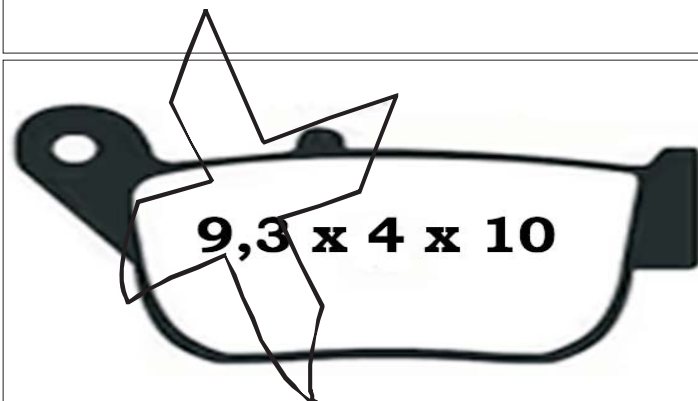

XGP 324
RTS 677

REAR	MAKER	MODEL	YEAR
XGP323	YAMAHA	YZZ 1000	16-22