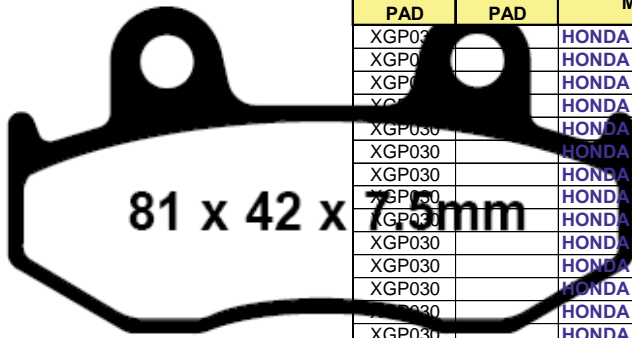

XGP 030 RTS 092