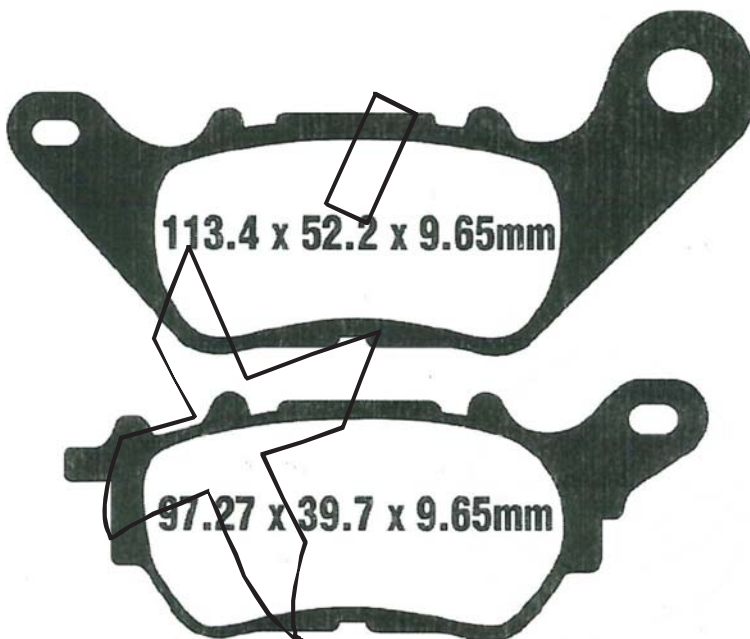

XGP 305
RTS 705

FRONT	REAR	MAKER	MODEL	YEAR
XGP 305		YAMAHA	X-MAX 125 (ABS)	18-20
			X-MAX 300 (ABS)	18-210