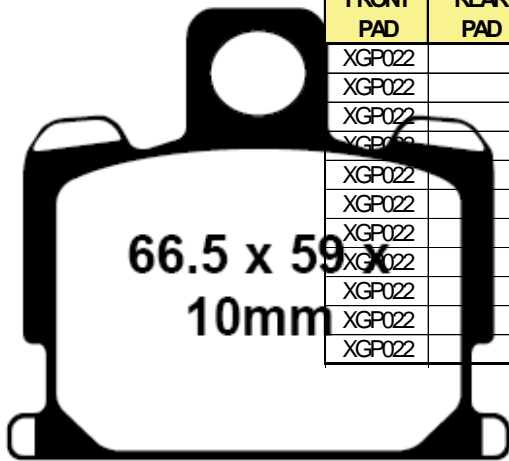

XGP 022 - RTS 070

FRONT PAD	REAR PAD	MAKER	MODEL	YEAR
XGP022		YAMAHA	RD 250 LC	80-83
XGP022		YAMAHA	RD 350 LC	81-82
XGP022		YAMAHA	RD 50/RD 50 MX	81-87
XGP022		YAMAHA	RD 80 (Air cooled)	82
XGP022		YAMAHA	RZ 250 (4L3)	
XGP022		YAMAHA	XJ 550	81-84
XGP022		YAMAHA	XJ 550 H/J/K Maxim	81-83
XGP022		YAMAHA	XJ 550 R/RJ/RK Seca	81-83
XGP022		YAMAHA	XJ 750	82-84
XGP022		YAMAHA	XJ 750 R/RJ/RK Seca	81-83
XGP022		YAMAHA	XS 1100 S	81

XGP 023 - RTS 073