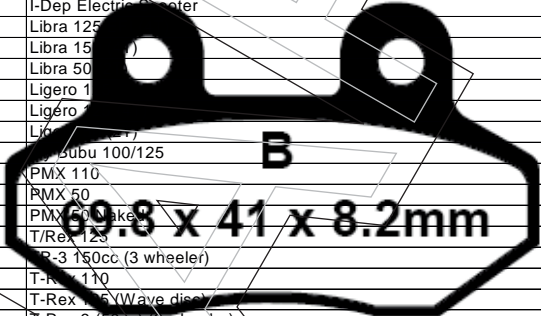

FRONT PAD	REAR PAD	MAKER	MODEL	YEAR
XGP132		ADIVA SCOOTERS	AD 125	09
XGP132		ADIVA SCOOTERS	AD 200	09
XGP132		CAGIVA	Passing 125	93-97
XGP132		CAGIVA	Stella 50	97
XGP132		GARELLI	Freeland 125/150	
XGP132		GARELLI	Joker 125/150	02
XGP132		GARELLI	KRS 50	
XGP132		PGO	Big Max 50 (Front wave disc)	07-09
XGP132		PGO	Big Max 50 Naked (Round disc/No Cover on handlebars)	07-09
XGP132		PGO	Big Max 50 S	08-04
XGP132		PGO	Bubu 100/125	03-08
XGP132		PGO	Charge 125 A/B	01-02
XGP132		PGO	G-Max 50	05-07
XGP132		PGO	G-Max 50 (Wave disc)	08-09
XGP132		PGO	G-Max 50 Naked (Wave disc)	09
XGP132		PGO	i-Charge 125	03-05
XGP132		PGO	I-Dep Electric Scooter	09
XGP132		PGO	Libra 125	09
XGP132		PGO	Libra 150	09
XGP132		PGO	Libra 50	09
XGP132		PGO	Ligero 125	06-08
XGP132		PGO	Ligero 150	08-09
XGP132		PGO	Libra 125 (1997)	08-09
XGP132	A	PGO	Bubu 100/125	03-05
XGP132		PGO	PMX 110	00-07
XGP132		PGO	PMX 50	00-07
XGP132		PGO	PMX 50 Naked	
XGP132		PGO	T/Rex 125	
XGP132		PGO	T-Rex 3 150cc (3 wheeler)	99-07
XGP132		PGO	T-Rex 110	03-09
XGP132		PGO	T-Rex 125 (Wave disc)	99-06
XGP132		PGO	T-Rex 3 (50cc) (3 wheeler)	08-09
XGP132		PGO	T-Rex 50	03-04
XGP132		PGO	T-Rex 50	99-09
XGP132		SYM	Attila 125	99-00
XGP132		SYM	City Com 125	08-09
XGP132		SYM	City Com 300 i	08-09
XGP132		SYM	Fiddle II 125	08-09
XGP132		SYM	Fiddle II 50	08-09
XGP132		SYM	H 200 SE	06
XGP132		SYM	HD 125 S Evo	07
XGP132		SYM	HD 200 S Evo	07
XGP132		SYM	HD/Evo 125 i	07-09
XGP132		SYM	HD/Evo 200 i	07-09
XGP132		SYM	Jet 100 (G100P-6)	99-00
XGP132		SYM	Jet 50/Euro X S	99-05
XGP132		SYM	Jet Basix 50	06-09
XGP132		SYM	Jet Euro X 50/100	06-08
XGP132		SYM	Jet Sport X 50 (R/S/SR)	06-09
XGP132		SYM	Jungle 50/100	99-02
XGP132		SYM	Mask 50	00-05
XGP132		SYM	Megalo 125	00-07
XGP132		SYM	Red Devil 50	99-09
XGP132		SYM	Super Duke 125/150	99-00
XGP132		SYM	Symphy 125	07-09
XGP132		SYM	Symphy 50	07-09
XGP132		TGB	101 R (50cc)	04-09
XGP132		TGB	202 Classic (50cc)	03-09
XGP132		TGB	Akros Tec (50)	03-04
XGP132		TGB	Delivery 50 Scooter (Up to E/F no 609099)	04-06
	XGP132	CAGIVA	Stella 50	97
	XGP132	PGO	I-Dep Electric Scooter	09
	XGP132	SYM	City Com 125	08-09