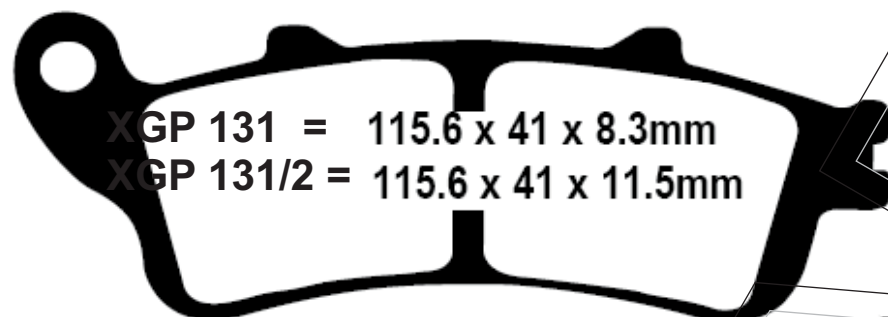

XGP 130 RTS 245

See XGP 125

XGP 131 RTS 261
XGP 131/2 RTS 261/2