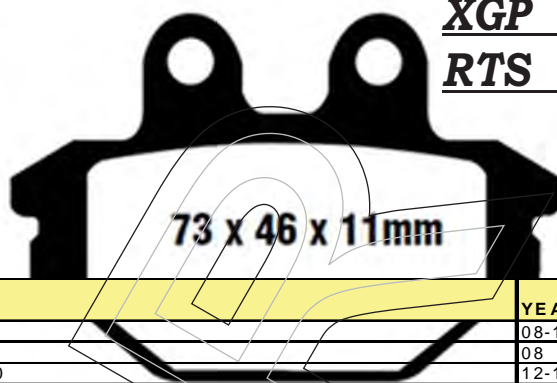

XGP 292
RTS 377

FRONT	REAR	MAKER	MODEL	YEAR
	XGP292	YAMAHA	YZF-R 125	08-13
	XGP292	YAMAHA	YZF-R150	08
	XGP292	KYMCO	Maxxer 250	12-13
XGP292	XGP292	KYMCO	MXU 250 R	12-13
XGP292	XGP292	KYMCO	MXU 300	06-09
XGP292	XGP292	P.G.O.	500 Bug	08-09
XGP292	XGP292	P.G.O.	BR 500i Racer	07-09
XGP292	XGP292	S.Y.M.	SB 125 W61f - EF1	11-13
XGP292	XGP292	S.Y.M.	Outlander 300 S	07-13
XGP292	XGP292	S.Y.M.	Quadraider 600	06-07
XGP292	XGP292	S.Y.M.	Quadraider 600	08-09
XGP292	XGP292	T.G.B.	Avenger 400 Quad (4x2)	07-10
XGP292	XGP292	T.G.B.	404 Executive	03-04
XGP292	XGP292	T.G.B.	Blade (4x4) 425 Quad	07-08