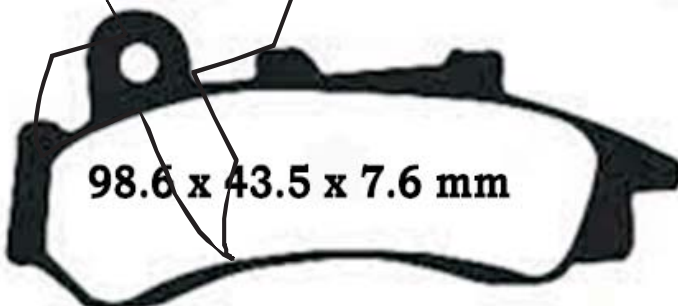

XGP 306
RTS 706

REAR	MAKER	MODEL	YEAR
XGP 306	YAMAHA	X-MAX 125 (ABS)	18-20
		X-MAX 300 (ABS)	18-21

XGP 307
RTS 709

FRONT	REAR	MAKER	MODEL	YEAR
XGP307		DAYTONA	DY 125 RS - EURO 4	17

XGP 308
RTS 716

FRONT	REAR	MAKER	MODEL	YEAR
XGP308		HONDA	CBF 125 F	17-21