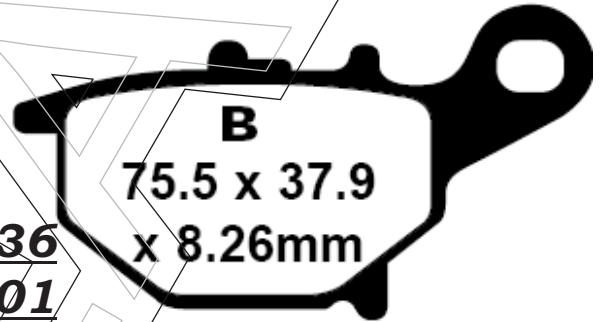

XGP 235
RTS 424