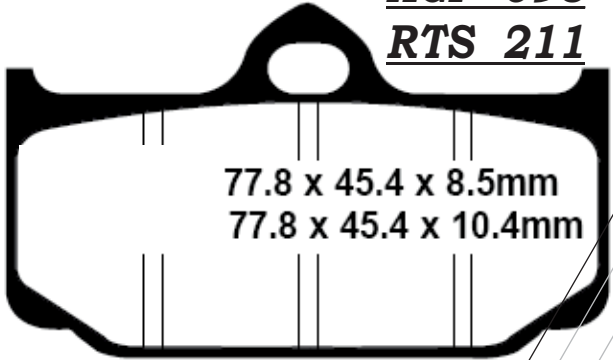

XGP 096
RTS 209

XGP 096/2
RTS 209/2

XGP 097
RTS 210

112.1 x 56.3 x 10.9mm

FRONT PAD	REAR PAD	MAKER	MODEL	YEAR
XGP097		BUELL	S2 Thunderbolt®, S3 Thunderbolt®)	

XGP 098
RTS 211

77.8 x 45.4 x 8.5mm
77.8 x 45.4 x 10.4mm