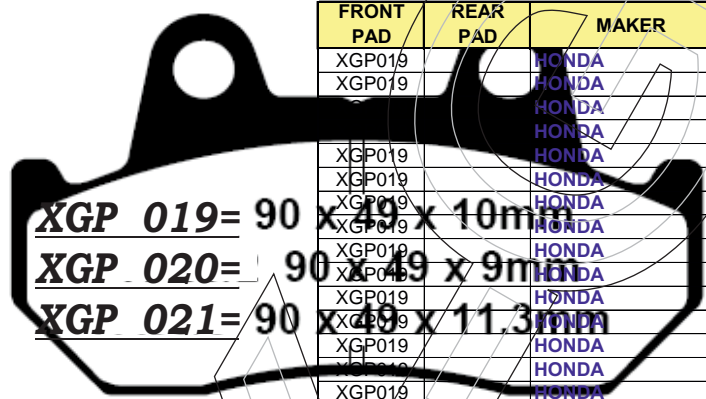

XGP 017/3

FRONT PAD	REAR PAD	MAKER	MODEL	YEAR
	XGP017/3	KAWASAKI	EX 500	94-09

**67.8 x 40.7
x 9.5mm**

XGP 018
RTS 068

FRONT PAD	REAR PAD	MAKER	MODEL	YEAR
XGP018		KAWASAKI	GPZ 1100 B1	82
XGP018		KAWASAKI	GPZ 1100 B2	83
XGP018		KAWASAKI	GPZ 550 D1	82
XGP018		KAWASAKI	GPZ 550 H1/H2	82-83
XGP018		KAWASAKI	GPZ 750 R1	82
XGP018		KAWASAKI	GT 750 P1-P9	82-96
XGP018		KAWASAKI	Z 1000 J1/J2	81-82
XGP018		KAWASAKI	Z 1000 J3	83
XGP018		KAWASAKI	Z 1000 K1 LTD	83
XGP018		KAWASAKI	Z 1000 R2	83
XGP018		KAWASAKI	Z 1100 A1-A3	81-83
XGP018		KAWASAKI	Z 1100 D1/D2 Spectre	82-83
XGP018		KAWASAKI	Z 250 A3	81
XGP018		KAWASAKI	Z 400 J2/J3	81-83
XGP018		KAWASAKI	Z 440 C2	81
XGP018		KAWASAKI	Z 440 B5/D6 LTD	83-84
XGP018		KAWASAKI	Z 440 H1/H2	82-83
XGP018		KAWASAKI	Z 550 A2/A3	81-82
XGP018		KAWASAKI	Z 550 C1/C2 LTD	82-84
XGP018		KAWASAKI	Z 650 F2-F4	80-83
XGP018		KAWASAKI	Z 700 A1 LTD	84
XGP018		KAWASAKI	Z 750 E1	80
XGP018		KAWASAKI	Z 750 H1/H2 LTD	80-81
XGP018		KAWASAKI	Z 750 L1-L4	81-84
XGP018		KAWASAKI	Z 750 N1/N2 Spectre	82-83
XGP018		KAWASAKI	Z 750 Y1 LTD	82
XGP018	XGP018	KAWASAKI	GPZ 1100 B1	82
XGP018	XGP018	KAWASAKI	GPZ 1100 B2	83
XGP018	XGP018	KAWASAKI	GPZ 550 D1	82
XGP018	XGP018	KAWASAKI	GPZ 550 H1/H2	82-83
XGP018	XGP018	KAWASAKI	GPZ 750 R1	82
XGP018	XGP018	KAWASAKI	GT 750 P1-P9	82-96
XGP018	XGP018	KAWASAKI	Z 1000 J1/J2	81-82
XGP018	XGP018	KAWASAKI	Z 1000 J3	83
XGP018	XGP018	KAWASAKI	Z 1000 K1 LTD	83
XGP018	XGP018	KAWASAKI	Z 1000 R2	83
XGP018	XGP018	KAWASAKI	Z 1100 A1-A3	81-83
XGP018	XGP018	KAWASAKI	Z 1100 D1/D2 Spectre	82-83
XGP018	XGP018	KAWASAKI	Z 1100 R1 Lawson Replica	84
XGP018	XGP018	KAWASAKI	Z 700 A1 LTD	84
XGP018	XGP018	KAWASAKI	Z 750 E1	80
XGP018	XGP018	KAWASAKI	Z 750 H1/H2 LTD	80-81
XGP018	XGP018	KAWASAKI	Z 750 L1-L4	81-84
XGP018	XGP018	KAWASAKI	Z 750 N1/N2 Spectre	82-83