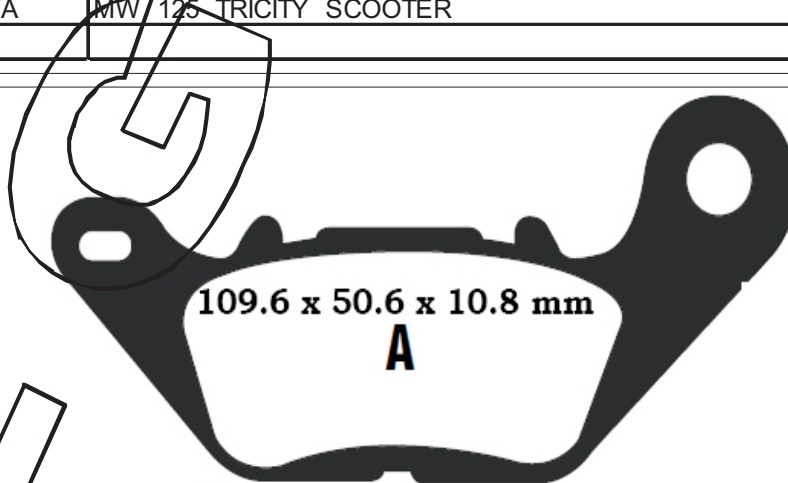

FRONT	REAR	MAKER	MODEL	YEAR
	XGP 297	YAMAHA	MTN 320	16-
	XGP 297		YXF R 3	15-16