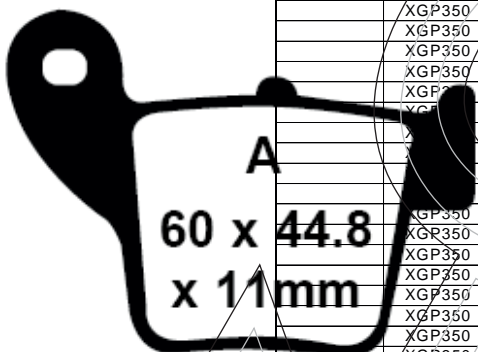

XGP 350
RTS 346

FRONT PAD	REAR PAD	MAKER	MODEL	YEAR
	XGP350	HONDA	CR 125 R2/R3	02-03
	XGP350	HONDA	CR/125 R4/R5/R6/R7	04-07
	XGP350	HONDA	CR 250 R2/R3	02-03
	XGP350	HONDA	CR 250 R4/R5/R6/R7	04-07
	XGP350	HONDA	CRF 150 RB7/R7/RB8/R8/RB9/R9	07-09
	XGP350	HONDA	CRF 250 R4/R5/R6/R7	04-07
	XGP350	HONDA	CRF 250 R8/R9	08-09
	XGP350	HONDA	CRF 250 X4/X5/X6/X7	04-07
	XGP350	HONDA	CRF 250 X8/X9	08-09
	XGP350	HONDA	CRF 450 R2/R3	02-03
	XGP350	HONDA	CRF 450 R4/R5/R6/R7	04-07
	XGP350	HONDA	CRF 450 R8/R9	08-09
	XGP350	HONDA	CRF 450 X5/X6/X7	05-07
	XGP350	HONDA	CRF 450 X8/X9	08-09
	XGP350	HONDA DALL-ARA	XR 250 SM	04
	XGP350	HONDA DALL-ARA	XR 400/440 R	04
	XGP350	HONDA DALL-ARA	XR 400/440 SM	04
	XGP350	HONDA-HM (ITALY)	CR 125 Motard	04-06
	XGP350	HONDA-HM (ITALY)	CR 250 R Moto	04
	XGP350	HONDA-HM (ITALY)	CRE 125 R Enduro	02-03
	XGP350	HONDA-HM (ITALY)	CRE 125 R Enduro	04-07
	XGP350	HONDA-HM (ITALY)	CRE 125 R Supermotard	02-06
	XGP350	HONDA-HM (ITALY)	CRE 250	02
	XGP350	HONDA-HM (ITALY)	CRE 250 R Enduro	02-07
	XGP350	HONDA-HM (ITALY)	CRE 250 R Enduro	04-07
	XGP350	HONDA-HM (ITALY)	CRE 250 R Supermotard	02-03
	XGP350	HONDA-HM (ITALY)	CRE 450 F	02
	XGP350	HONDA-HM (ITALY)	CRE 450 F Supermoto	02-03
	XGP350	HONDA-HM (ITALY)	CRE 450 R Enduro	02-07
	XGP350	HONDA-HM (ITALY)	CRE 50 Baja RR From ZEN50XACEA7700325	07-09
	XGP350	HONDA-HM (ITALY)	CRE 50 Derapage RR From ZEN50XACMA7700385	07-09
	XGP350	HONDA-HM (ITALY)	CRE 50 Six Competition	07-08
	XGP350	HONDA-HM (ITALY)	CRE 50 Six Competition Magura Caliper	09
	XGP350	HONDA-HM (ITALY)	CRE F 125 X	09
	XGP350	HONDA-HM (ITALY)	CRE F 250 R	04-09
	XGP350	HONDA-HM (ITALY)	CRE F 290 C	07
	XGP350	HONDA-HM (ITALY)	CRE F 300 X	08-9
	XGP350	HONDA-HM (ITALY)	CRE F 450 R Enduro	04-08
	XGP350	HONDA-HM (ITALY)	CRE F 450 X	04-09
	XGP350	HONDA-HM (ITALY)	CRE F 490 X	07
	XGP350	HONDA-HM (ITALY)	CRE F 500 X	08-09
	XGP350	HONDA-HM (ITALY)	CRF 150 R/R2	07-09
	XGP350	HONDA-HM (ITALY)	CRF 230 Easy Enduro	04-07
	XGP350	HONDA-HM (ITALY)	CRF 230 Easy Motard	04-07
	XGP350	HONDA-HM (ITALY)	CRF 230 Easy Trail	04-07
	XGP350	HONDA-HM (ITALY)	CRF 250 F	04-08
	XGP350	HONDA-HM (ITALY)	CRF 250 Motard	04-06
	XGP350	HONDA-HM (ITALY)	CRF 250 R	08-09
	XGP350	HONDA-HM (ITALY)	CRF 450 Motard	04-06
	XGP350	HONDA-HM (ITALY)	CRF 450 R	04-09
	XGP350	HONDA-HM (ITALY)	CRM 125 R Supermoto	07
	XGP350	HONDA-HM (ITALY)	CRM 250 X Supermoto	07
	XGP350	HONDA-HM (ITALY)	CRM 50 Derapage Competition	07-08
	XGP350	HONDA-HM (ITALY)	CRM 50 Derapage Competition	09
	XGP350	HONDA-HM (ITALY)	CRM F 125 X	09
	XGP350	HONDA-HM (ITALY)	CRM F 450 R Supermoto	07-08
	XGP350	HONDA-HM (ITALY)	CRM F 450 X Supermoto	07-09
	XGP350	HONDA-HM (ITALY)	CRM F 490 X Supermoto	07
	XGP350	MEGELLI	125 M	08-09
	XGP350	MEGELLI	125 R	08-09
	XGP350	MEGELLI	125 S	08-09