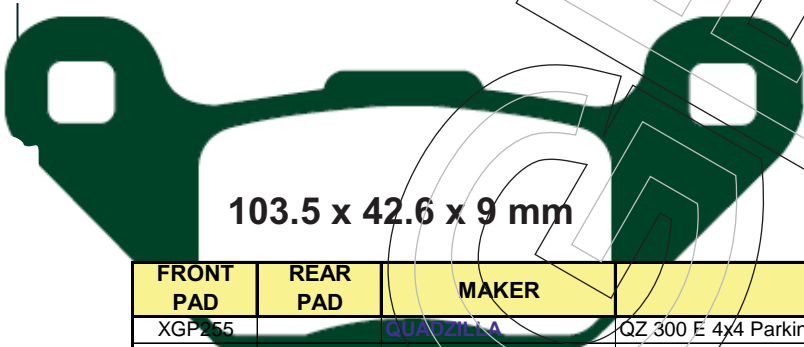

XGP 255 **RTS 431**