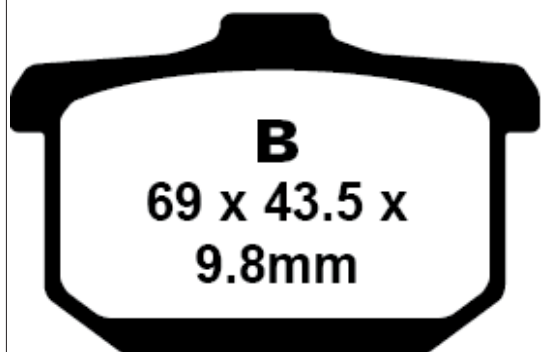

XGP 027 RTS 085

FRONT PAD	REAR PAD	MAKER	MODEL	YEAR
XGP027		KAWASAKI	EL 250 D1-D5	90-94
XGP027		KAWASAKI	EL 250 Eliminator	87-89
XGP027		KAWASAKI	EN 500 A1-A3	90-93
XGP027		KAWASAKI	EN 500 B1-B2/C1-C9	94-04
XGP027		KAWASAKI	ER 250 B1/B2/B3 (Z 250 T Scorpion)	83-88
XGP027		KAWASAKI	GPX 250 R (EX 250 E)	86
XGP027		KAWASAKI	GPZ 1000 RX (A1-A3)	86-88
XGP027		KAWASAKI	GPZ 1100 A1-A3	83-85
XGP027		KAWASAKI	GPZ 550 A1/A4 (ZX 550 A1-A4)	84-87
XGP027		KAWASAKI	GPZ 600 R A1-A5A	85-89
XGP027		KAWASAKI	GPZ 750 A1-A5	83-87
XGP027		KAWASAKI	GPZ 750 E1/E2 Turbo	84-87
XGP027		KAWASAKI	GPZ 750 R G2/G3	85-86
XGP027		KAWASAKI	GPZ 900 R A1-A6	84-89
XGP027		KAWASAKI	LTD 450 (EN 450 A1-A5)	86-89
XGP027		KAWASAKI	VN 1500 A6 (VN15)	92
XGP027		KAWASAKI	VN 1500 B2-B6 (VN 15 SE)	88-92
XGP027		KAWASAKI	VN 1500 C1/C2 (VN15)	94-95
XGP027		KAWASAKI	VN 700 A1 Vulcan	85
XGP027		KAWASAKI	VN 750 A2-A5/A10	86-94
XGP027		KAWASAKI	VN 800 A1/A2/A3	95-99
XGP027		KAWASAKI	Z 1100 R1 Lawson Replica	84
XGP027		KAWASAKI	ZG 1000 A1-A7 (1000 GTR)	86-93
XGP027		KAWASAKI	ZL 1000 A1	87
XGP027		KAWASAKI	ZL 400 A Eliminator	86-87
XGP027		KAWASAKI	ZL 900 A1/A2 Eliminator	85-86
XGP027		KAWASAKI	ZN 700 A1/A2 LTD	84-85
	XGP027	KAWASAKI	FX 400 R (ZX 400 E1-E3)	86-88
	XGP027	KAWASAKI	GPX 250 R (EX 250 E)	86
	XGP027	KAWASAKI	GPZ 1000 RX (A1-A3)	86-88
	XGP027	KAWASAKI	GPZ 1100 A1-A3	83-85
	XGP027	KAWASAKI	GPZ 400 R (ZX 400 D/D3/D3A)	85-87
	XGP027	KAWASAKI	GPZ 550 A1-A4 (ZX 550 A1-A4)	84-87
	XGP027	KAWASAKI	GPZ 600 R A1-A5A	85-89
	XGP027	KAWASAKI	GPZ 750 A1-A5	83-87
	XGP027	KAWASAKI	GPZ 750 E1/E2 Turbo	84-87
	XGP027	KAWASAKI	GPZ 750 R G2/G3	85-86
	XGP027	KAWASAKI	GPZ 900 R A1-A6	84-89
	XGP027	KAWASAKI	KR 250 A1/A2	84-86
	XGP027	KAWASAKI	VN 1500 A6 (VN15)	92
	XGP027	KAWASAKI	VN 1500 B2-B6 (VN 15 SE)	88-92
	XGP027	KAWASAKI	VN 1500 C1/C2 (VN15)	94-95
	XGP027	KAWASAKI	VN 1500 D1/D2/E1/E2 Classic	96-99
	XGP027	KAWASAKI	VN 1500 G1/G2 Classic Tourer	98-99
	XGP027	KAWASAKI	Z 400 C2/C3 (Z 400 F2)	85-87
	XGP027	KAWASAKI	ZG 1000 A1-A7 (1000 GTR)	86-93
	XGP027	KAWASAKI	ZG 1000 A9-A18 (1000 GTR)	94-03
	XGP027	KAWASAKI	ZL 1000 A1	87
	XGP027	KAWASAKI	ZL 900 A1/A2 Eliminator	85-86
	XGP027	KAWASAKI	ZN 700 A1/A2 LTD	84-85