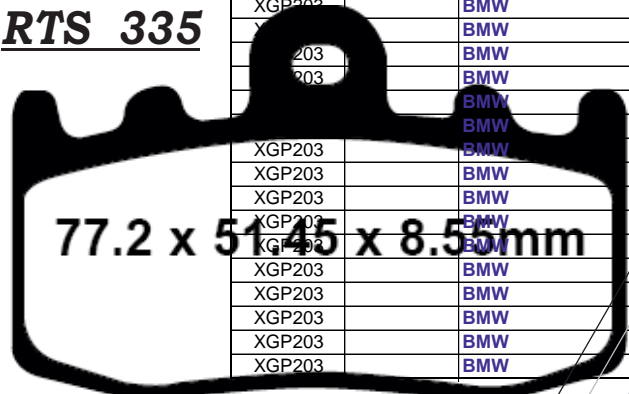

XGP 203

RTS 335

FRONT PAD	REAR PAD	MAKER	MODEL	YEAR
XGP203		BMW	HP2 Megamoto	07-09
XGP203		BMW	K 1200 GT (2 pin rear pad K41)	03-06
XGP203		BMW	K 1200 GT (K44)	06-08
XGP203		BMW	K 1200 RS (With & Without Integral ABS)	01-04
XGP203		BMW	K 1200 S (K40)	05-08
XGP203		BMW	K 1300 GT	09
XGP203		BMW	K 1300 S	09
XGP203		BMW	R 1100 S (Without integral ABS)	12/00-03
XGP203		BMW	R 1150 GS (Evo System/ABS)	12/01-04
XGP203		BMW	R 1150 RT (Integral ABS)	00-04
XGP203		BMW	R 1200 GS (Cast wheel)	04-09
XGP203		BMW	R 1200 GS Adventure (Spoke wheel)	07-09
XGP203		BMW	R 1200 RT (K26)	05-09
XGP203		BMW	R 1200 S	06-08
XGP203		BMW	R 1200 ST (K28)	03-08
XGP203		BMW	R 850 RT	06