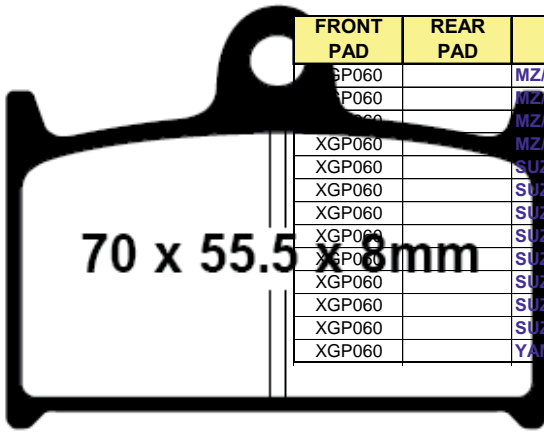

FRONT PAD	REAR PAD	MAKER	MODEL	YEAR
SP060		MZ/MUZ	1000 S	03-07
SP060		MZ/MUZ	1000 SF	05-07
SP060		MZ/MUZ	1000 SFX	07
XGP060		MZ/MUZ	1000 ST	07
XGP060		SUZUKI	GSF 1200 SAV ABS-Bandit	97
XGP060		SUZUKI	GSF 1200 T Bandit	96-00
XGP060		SUZUKI	GSXR 1100 K/L/M/N (GV73B)	89-92
XGP060		SUZUKI	GSXR 400 RL/RM/RN/RP/RS (GK76A)	90-95
XGP060		SUZUKI	GSXR 750 J/K/L/M/W/N/WP	88-93
XGP060		SUZUKI	GSXR 750 RG	86
XGP060		SUZUKI	RF 900 RR/RS/RS2	94-95
XGP060		SUZUKI	RF 900 RT/RV/RW	96-99
XGP060		YAMAHA	FZR 750 R OWO1	89-90

XGP 060 RTS 145