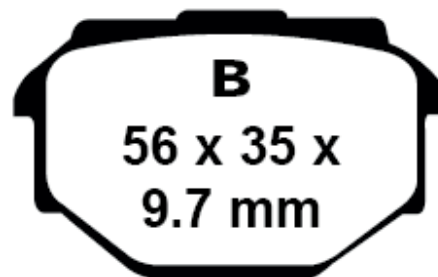

FRONT PAD	REAR PAD	MAKER	MODEL	YEAR
XGP074		GILERA	50 RC Top Rally	90-
XGP074		MALAGUTI	50 America	91-
XGP074		MALAGUTI	F10 Jetline 50	91-93
	XGP074	APRILIA	ETX 125	99-01
	XGP074	APRILIA	Moto 6.5	95-01
	XGP074	APRILIA	Pegaso 650	91-96
	XGP074	APRILIA	Pegaso 650	97-00
	XGP074	BETA	Euro 350	02
	XGP074	BETA	Jonathan 125	02-05
	XGP074	CAGIVA	W 12 350	93-95
	XGP074	CAGIVA	W16 600	94-98
	XGP074	GILERA	50 RC Top Rally	90-
	XGP074	MZ/MUZ	Baghira/Mastiff (All models)	00-05
	XGP074	YAMAHA	TDR 125 (3XD1/3SH)	89-93