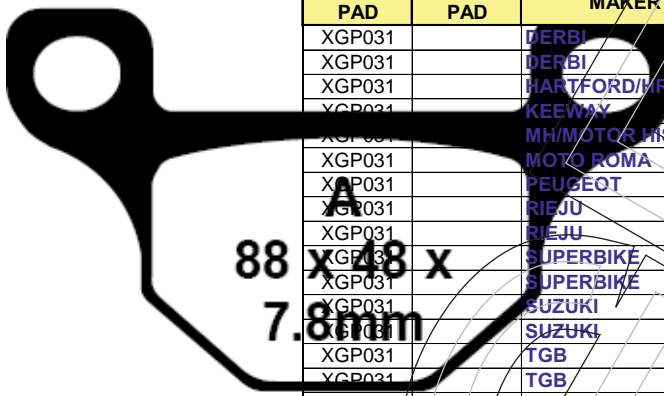

XGP 031 RTS 93