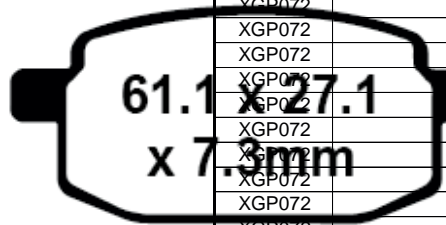

FRONT PAD	REAR PAD	MAKER	MODEL	YEAR
XGP072		ADLY	City Bird	
XGP072		ADLY	Fox 50	
XGP072		ADLY	Road Tracer 50/90/100	04-06
XGP072		BETA	R 125 4T Mini Cross	
XGP072		DAELIM	DX 50 D Camper	03
XGP072		DAELIM	M 50 D/MD Millenium	03
XGP072		DAELIM	ST 90 Pro Monkey	03
XGP072		FYM/X-SPORT	110 ES	06-07
XGP072		FYM/X-SPORT	110 ES R X-Sport	06-07
XGP072		FYM/X-SPORT	CR 110	06-07
XGP072		FYM/X-SPORT	CR 110 ESR	06-07
XGP072		FYM/X-SPORT	CR 125 R	06-07
XGP072		FYM/X-SPORT	CR 3 125	06-07
XGP072		FYM/X-SPORT	CR 90 E	06-07
XGP072		FYM/X-SPORT	FYM 125 EY-5 (X Sport GR3/CR125)	06-07
XGP072		FYM/X-SPORT	X-Sport Typhoon 125 Quad	06-07
XGP072		GARELLI	Capri 50/LX 50	07
XGP072		GARELLI	Ciclone 50	07
XGP072		GARELLI	FX 50	
XGP072		GARELLI	VIP 50	08
XGP072		HERO HONDA	Nipster 50	06
XGP072		JORDAN	Easy 50/100	03-04
XGP072		KAWATA	Fever 50/90	99-01
XGP072		KAWATA	Stinger 90	99-01
XGP072		LEM	Four X Pro	
XGP072		LIFAN	LF 50 QGY	
XGP072		MBK	CR 50 Z Target	91-95
XGP072		MBK	CY 50 Forte/Forté Mufa	96-97
XGP072		MBK	YW 100 Booster 100	99-02
XGP072		MOTO ROMA	Bee 50	04-05
XGP072		MOTO ROMA	Go-Go 110	01-02
XGP072		MOTO ROMA	Go-Go 50	97-05
XGP072		MOTO ROMA	Grand Prix 125	01
XGP072		MOTO ROMA	Road Runner 50/100	01-02
XGP072		MOTO ROMA	Scrambler 50	01
XGP072		MOTO ROMA	Stinger 50	99-05
XGP072		MZ/MUZ	Moskito FB 50	97-03
XGP072		MZ/MUZ	Moskito SX JR50	00-03
XGP072		PEUGEOT	V-Clic 50 (4T)	08-09
XGP072		PGO	Big Max 50	94-06
XGP072		PGO	EPS	97
XGP072		PGO	Tornado 50/125	97
XGP072		QUADZILLA	WK 110 White Knuckle (Pit Bike)	06-08
XGP072		QUADZILLA	WK 125 White Knuckle (Pit Bike)	06-09
XGP072		QUADZILLA	WK 70 White Knuckle (Pit Bike) (Front disc model)	06-09
XGP072		SIAMOTO	Birdie 50	02-04
XGP072		SIAMOTO	Favorite 125	02-04
XGP072		SUPERBIKE	M-Ped 50 Road Classic	
XGP072		TERRA MOTO	TDX 125 F	07
XGP072		TERRA MOTO	TDX 125 F Krusha	07
XGP072		TERRA MOTO	TDX 125 F Street Rippa	07
XGP072		THUMPSTAR	Thumpstar 125 Road Ripper	06
XGP072		THUMPSTAR	Thumpstar Expert 125	06
XGP072		THUMPSTAR	Thumpstar Junior 90cc	04-06
XGP072		THUMPSTAR	Thumpstar Pro 125	05-06
XGP072		THUMPSTAR	Thumpstar Supa 110cc	04-06
XGP072		VIALLI	Cargo 50	06
XGP072		VIALLI	FXR Sport 50	06
XGP072		VIALLI	Jupiter 50	06
XGP072		WUYANG	WY 50 QT	06-07
XGP072		YAMAHA	CR-Z 50 (3WN)	91-95
XGP072		YAMAHA	CY 50 RS Jog R	96-
XGP072		YAMAHA	YA 50 ZA Jog Z (4SC1)	95
XGP072		YAMAHA	YW 100 T Booster BW S	96
	XGP072	TERRA MOTO	TDX 125 F	07
	XGP072	TERRA MOTO	TDX 125 F Krusha	07
	XGP072	TERRA MOTO	TDX 125 F Street Rippa	07
	XGP072	THUMPSTAR	Thumpstar 125 Road Ripper	06
	XGP072	THUMPSTAR	Thumpstar Expert 125	06
	XGP072	THUMPSTAR	Thumpstar Junior 90cc	04-06
	XGP072	THUMPSTAR	Thumpstar Pro 125	05-06
	XGP072	THUMPSTAR	Thumpstar Supa 110cc	04-06