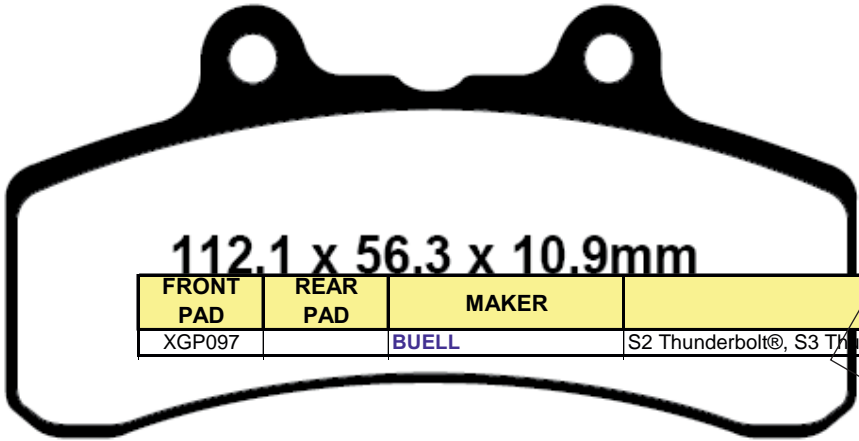

XGP 096
RTS 209

XGP 096/2
RTS 209/2

XGP 097
RTS 210

112.1 x 56.3 x 10.9mm

FRONT PAD	REAR PAD	MAKER	MODEL	YEAR
XGP097		BUELL	S2 Thunderbolt®, S3 Thunderbolt®)	

XGP 098
RTS 211

77.8 x 45.4 x 8.5mm
77.8 x 45.4 x 10.4mm