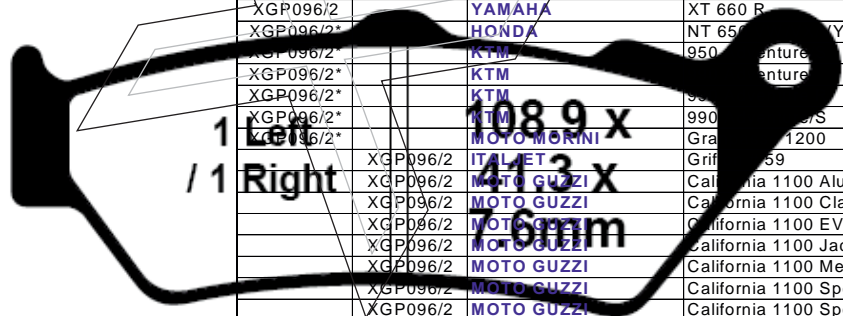

XGP 096
RTS 209

XGP 096/2
RTS 209/2