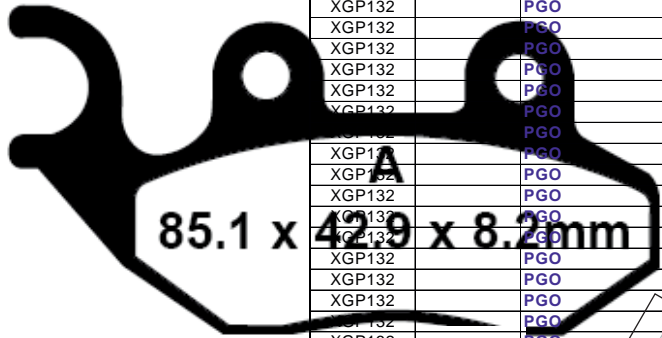

FRONT PAD	REAR PAD	MAKER	MODEL	YEAR
XGP132		ADIVA SCOOTERS	AD 125	09
XGP132		ADIVA SCOOTERS	AD 200	09
XGP132		CAGIVA	Passing 125	93-97
XGP132		CAGIVA	Stella 50	97
XGP132		GARELLI	Freeland 125/150	
XGP132		GARELLI	Joker 125/150	02
XGP132		GARELLI	KRS 50	
XGP132		PGO	Big Max 50 (Front wave disc)	07-09
XGP132		PGO	Big Max 50 Naked (Round disc/No Cover on handlebars)	07-09
XGP132		PGO	Big Max 50 S	08-04
XGP132		PGO	Bubu 100/125	03-08
XGP132		PGO	Charge 125 A/B	01-02
XGP132		PGO	G-Max 50	05-07
XGP132		PGO	G-Max 50 (Wave disc)	08-09
XGP132		PGO	G-Max 50 Naked (Wave disc)	09
XGP132		PGO	i-Charge 125	03-05
XGP132		PGO	I-Dep Electric Scooter	09
XGP132		PGO	Libra 125	09
XGP132		PGO	Libra 150	09
XGP132		PGO	Libra 50	09
XGP132		PGO	Ligero 125	06-08
XGP132		PGO	Ligero 150	08-09
XGP132		PGO	Libra 125 (1997)	08-09
XGP132	A	PGO	Bubu 100/125	03-05
XGP132		PGO	PMX 110	00-07
XGP132		PGO	PMX 50	00-07
XGP132		PGO	PMX 50 Naked	
XGP132		PGO	T/Rex 125	
XGP132		PGO	T-Rex 3 150cc (3 wheeler)	99-07
XGP132		PGO	T-Rex 110	03-09
XGP132		PGO	T-Rex 125 (Wave disc)	99-06
XGP132		PGO	T-Rex 3 (50cc) (3 wheeler)	08-09
XGP132		PGO	T-Rex 50	03-04
XGP132		PGO	T-Rex 50	99-09
XGP132		SYM	Attila 125	99-00
XGP132		SYM	City Com 125	08-09
XGP132		SYM	City Com 300 i	08-09
XGP132		SYM	Fiddle II 125	08-09
XGP132		SYM	Fiddle II 50	08-09
XGP132		SYM	H 200 SE	06
XGP132		SYM	HD 125 S Evo	07
XGP132		SYM	HD 200 S Evo	07
XGP132		SYM	HD/Evo 125 i	07-09
XGP132		SYM	HD/Evo 200 i	07-09
XGP132		SYM	Jet 100 (G100P-6)	99-00
XGP132		SYM	Jet 50/Euro X S	99-05
XGP132		SYM	Jet Basix 50	06-09
XGP132		SYM	Jet Euro X 50/100	06-08
XGP132		SYM	Jet Sport X 50 (R/S/SR)	06-09
XGP132		SYM	Jungle 50/100	99-02
XGP132		SYM	Mask 50	00-05
XGP132		SYM	Megalo 125	00-07
XGP132		SYM	Red Devil 50	99-09
XGP132		SYM	Super Duke 125/150	99-00
XGP132		SYM	Symphy 125	07-09
XGP132		SYM	Symphy 50	07-09
XGP132		TGB	101 R (50cc)	04-09
XGP132		TGB	202 Classic (50cc)	03-09
XGP132		TGB	Akros Tec (50)	03-04
XGP132		TGB	Delivery 50 Scooter (Up to E/F no 609099)	04-06
	XGP132	CAGIVA	Stella 50	97
	XGP132	PGO	I-Dep Electric Scooter	09
	XGP132	SYM	City Com 125	08-09