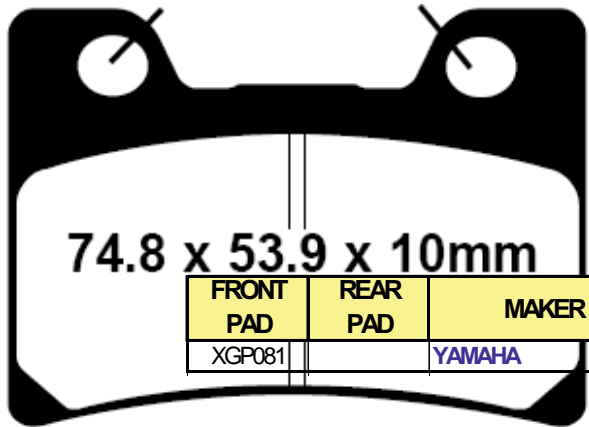

XGP 081   RTS 182

74.8 x 53.9 x 10mm

FRONT PAD	REAR PAD	MAKER	MODEL	YEAR
XGP081		YAMAHA	FZR 1000 EX UP	91-93