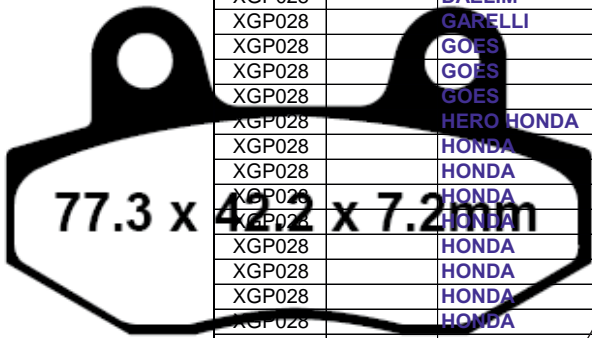

XGP 028 RTS 086

FRONT PAD	REAR PAD	MAKER	MODEL	YEAR
XGP028		CAGIVA	Brillio 125	08
XGP028		CCM	C-XR 125 E	08-09
XGP028		CCM	C-XR 125 M	07-09
XGP028		CCM	C-XR 125 S	08-09
XGP028		CCM	C-XR 230 E	07-09
XGP028		CCM	C-XR 230 M	07-09
XGP028		CCM	C-XR 230 S	07-09
XGP028		CCM	TL 125	08-09
XGP028		CCM	XTR 250	09
XGP028		DAELIM	Citi Ace 110	03-09
XGP028		GARELLI	Mosquito 150	07
XGP028		GOES	G 125 M Big Wheel	08-09
XGP028		GOES	G 125 X	08-09
XGP028		GOES	G 55 R Scooter	08-09
XGP028		HERO HONDA	Slickster 125	06
XGP028		HONDA	CBX 125 Custom	88-
XGP028		HONDA	CBX 250	84-98
XGP028		HONDA	LS 125 RY	00-
XGP028		HONDA	MBX 125 FE	84-86
XGP028		HONDA	MBX 50 SD/SF	83-85
XGP028		HONDA	NSR 50 FP/FR/FS	93-95
XGP028		HONDA	NSR 50 SK/SP/SR/SS	89-95
XGP028		HONDA	NSR 80 J-2/K/L/N (HC06)	88-92
XGP028		HONGDOU	CTM 125 Chituma	04
XGP028		ITALJET	Bazooka (650cc)	06
XGP028		ITALJET	Grifon #59 (650cc)	06
XGP028		JIALING	JE 125 E Dragon	98
XGP028	XGP028	JONWAY	YY 150 T-19	08-09
XGP028	XGP028	JONWAY	YY 250 T-19	08-09
XGP028		JONWAY	YY 50 QT-10 (2T) Viper	07-09
XGP028		JONWAY	YY 50 QT-10 (4T) Viper	07-09
XGP028		JONWAY	YY 50 QT-28 (2T) Raptor	07-09
XGP028		JONWAY	YY 50 QT-28 (4T) Raptor	07-09
XGP028		JONWAY	YY 50 QT-6 (2T) Agility	07-09
XGP028		JONWAY	YY 50 QT-6 (4T) Agility	07-09
XGP028		JONWAY	YY 80 QT-6 (4T) Agility	07-09
XGP028		KYMCO	Active SR 50cc	08
XGP028		KYMCO	Nexxon 125	07-08
XGP028		KYMCO	Nexxon 50	08-09
XGP028		KYMCO	Pulsar 125/CK 125 (Luxe) (RJ25CB)	99-06
XGP028		KYMCO	Spike 100/125	00-06
XGP028		LAMBRETTA	125 N Pato	08-09
XGP028		LAMBRETTA	151 N Pato	08-09
XGP028		LAMBRETTA	50 N Pato	08-09
XGP028		LIFAN	LF 100 A	
XGP028		MEGELLI	125 M	08-09
XGP028		MEGELLI	125 R	08-09
XGP028		MEGELLI	125 S	08-09
XGP028		MOTOM	Ana 151	08-09
XGP028		MOTOM	Ana 50	08-09
XGP028		PEUGEOT	Speedfight 3 50cc A/C	09
XGP028		PEUGEOT	Speedfight 3 50cc LC	09
XGP028		SMC	YB 125	09
XGP028		SMC	YB 150	09
XGP028		SMC	YB 250	09
XGP028		SYM	Wolf Legend	04-05
XGP028		VIALLI	Truro 50	06
XGP028		W.T. MOTORS	Bilbao 50 (4T)	08-09
XGP028	XGP028	GOES	G 125 X	08-09
XGP028	XGP028	HYOSUNG	Comet 125/250	04
XGP028	XGP028	HYOSUNG	Comet 650/650 R	04-05
XGP028	XGP028	HYOSUNG	Exceed 125 (MS1-125/150)	02-04
XGP028	XGP028	HYOSUNG	GT 125 Naked	03-09
XGP028	XGP028	HYOSUNG	GT 125 R	06-09
XGP028	XGP028	HYOSUNG	GT 250	04-09
XGP028	XGP028	HYOSUNG	GT 250 R	06-09
XGP028	XGP028	HYOSUNG	GT 650	06-09
XGP028	XGP028	HYOSUNG	GT 650 R	04-09
XGP028	XGP028	HYOSUNG	GT 650 S	05-08
XGP028	XGP028	HYOSUNG	GT 650 X	07
XGP028		HYOSUNG	GV 125 Aquilia	01-09
XGP028		HYOSUNG	GV 250 Aquilia	01-09
XGP028	XGP028	HYOSUNG	GV 650	06-09