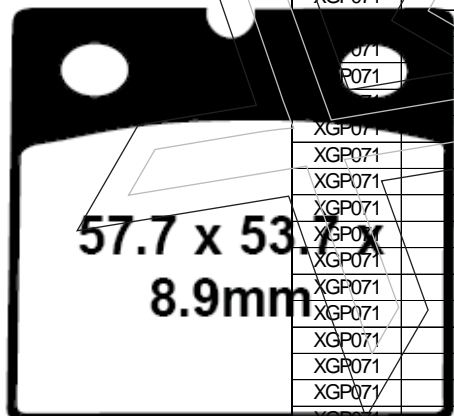

XGP 071 RTS 171

FRONT PAD	REAR PAD	MAKER	MODEL	YEAR
XGP071		BMW	K 100 LT (ABS - 8 valve model)	09/88-91
XGP071		BMW	K 100 LT (Non ABS - 8 valve model)	09/88-91
XGP071		BMW	K 100 RS (ABS Model - 8 valve)	10/88-89
XGP071		BMW	K 100 RS (Non ABS - 8 valve)	10/88-89
XGP071		BMW	K 100 RT (ABS - 8 valve)	10/88-89
XGP071		BMW	K 100 RT (Non ABS - 8 valve)	10/88-89
XGP071		BMW	K 100/2 (ABS - 8 valve model)	09/88-90
XGP071		BMW	K 100/2 (Non ABS - 8 valve model)	09/88-90
XGP071		BMW	K 75 C	09/88-02/88
XGP071		BMW	K 75 RT (ABS Model)	89-96
XGP071		BMW	K 75 RT (Non ABS)	89-96
XGP071		BMW	K 75 S (ABS Model)	09/88-95
XGP071		BMW	K 75 S (Non ABS Model)	09/88-95
XGP071		BMW	K 75/75-2 (Non ABS)	09/88-96
XGP071		BMW	K 75/75-S (ABS Model)	08/90-96
XGP071		BMW	R 100 RS	09/88-08/89
XGP071		BMW	R 100 RS	9/9-92
XGP071		BMW	R 100 RT	09/88-08/89
XGP071		BMW	R 100 RT	09/89-95
XGP071		BMW	R 80/R 80 RT (Double rotor)	09/88-95
XGP071	XGP071	QUADZILLA	RL 500 Buggie	08-09