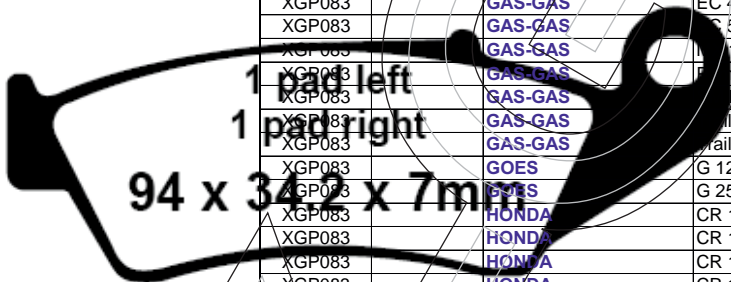

XGP 083 RTS 185

1 pad left
1 pad right

94 x 34.2 x 7mm

FRONT PAD	REAR PAD	MAKER	MODEL	YEAR
XGP083		AJP	PR5 Enduro 250cc	09
XGP083		AJP	PR5 Supermoto 250cc	09
XGP083		ALFER	AR 250	93-
XGP083		APRILIA	MXV 450	09
XGP083		APRILIA	RXV 450/550 Enduro	06-09
XGP083		BETA	RR 250/400/450/525 Enduro (4T)	05-09
XGP083		CPI	Sauet 125	
XGP083		GAS-GAS	EC 125/200/250/300 (Nissin)	00-09
XGP083		GAS-GAS	EC 250/300 Racing	09
XGP083		GAS-GAS	EC 450 FSR (4T) Enduro/FSE	05-09
XGP083		GAS-GAS	EC 515 FSR/FSE (4T) Enduro	05-09
XGP083		GAS-GAS	EC 125/250 (MC)	01-09
XGP083		GAS-GAS	Impera 450 (4T)	07-08
XGP083		GAS-GAS	Trail Halley 450cc	09
XGP083		GAS-GAS	Trail Halley 125cc	09
XGP083		GAS-GAS	Trail Halley 450cc	09
XGP083		GOES	G 125 XM	08-09
XGP083		GOES	G 250 XM	08-09
XGP083		HONDA	CR 125 R2/R3	02-03
XGP083		HONDA	CR 125 R4/R5/R6/R7	04-07
XGP083		HONDA	CR 125 RS/RT/RV	95-97
XGP083		HONDA	CR 125 RW/RX/RV/R1	98-01
XGP083		HONDA	CR 250 R2/R3	02-03
XGP083		HONDA	CR 250 R4/R5/R6/R7	04-07
XGP083		HONDA	CR 250 RS/RT	95-96
XGP083		HONDA	CR 250 RV/RW/RX/RV/R1	97-01
XGP083		HONDA	CR 500 RS/RT/RV/RW/RX/RV/R1	95-01
XGP083		HONDA	CRF 150 F3/F4/F5/F6/F7	03-07
XGP083		HONDA	CRF 230 F4/F5/F6/F7/F8/F9	04-09
XGP083		HONDA	CRF 250 R4/R5/R6/R7	04-07
XGP083		HONDA	CRF 250 R8/R9	08-09
XGP083		HONDA	CRF 250 X4/X5/X6/X7	04-07
XGP083		HONDA	CRF 250 X8/X9	08-09
XGP083		HONDA	CRF 450 R2/R3	02-03
XGP083		HONDA	CRF 450 R4/R5/R6/R7	04-07
XGP083		HONDA	CRF 450 R8/R9	08-09
XGP083		HONDA	CRF 450 X5/X6/X7	05-07
XGP083		HONDA	CRF 450 X8/X9	08-09
XGP083		HONDA	CRM 250 (MD24) 140 (MK3) RR-RR-II	94-96
XGP083		HONDA	CRM 250 ARV/ARW Active Radical (MD32)	97-98
XGP083		HONDA	CTX 200/CTX 200 A Bushlander	04-05
XGP083		HONDA	NX 4 Falcon	02-05
XGP083		HONDA	SL 230 Free Landsports (MD33) V/W/X/1	97-01
XGP083		HONDA	TRX 450 R4/R5/R6/ER6/R7/ER7/R8/ER8/R9/ER9	04-09