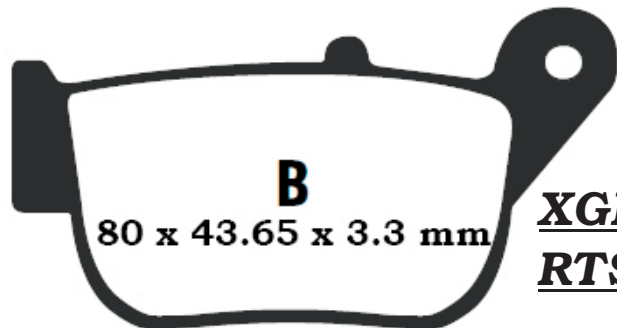

XGP 298

XGP 298
RTS 663

FRONT	REAR	MAKER	MODEL	YEAR
XGP 298		YAMAHA	MTN 320	16-
XGP 298			YXF R 3	15-16

XGP 299

A

80 x 43.65 x 8.7 mm

B

80 x 43.65 x 3.3 mm