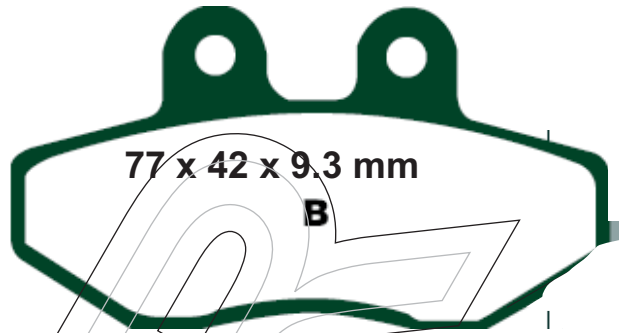

FRONT PAD	REAR PAD	MAKER	MODEL	YEAR
XGP248		PIAGGIO	X8 400 ie	06-08
XGP248		PIAGGIO	X9 125 Evolution (Hengtong/2 Pin Fixing)	05-07
XGP248		PIAGGIO	X9 250	05-06
XGP248		PIAGGIO	Xevo 400 ie	07-08
	XGP248	PIAGGIO	X7 125cc	08-09
	XGP248	PIAGGIO	X7 250 ie	08-09
	XGP248	PIAGGIO	Xevo 125	07-09
	XGP248	PIAGGIO	Xevo 250 ie	07-09

XGP 248

RTS 418

FRONT PAD	REAR PAD	MAKER	MODEL	YEAR
	XGP249	SUZUKI	GSR 400 K6	06
	XGP249	SUZUKI	GSR 600 K6/K7/K8	06-08
	XGP249	SUZUKI	GSX 1200 B/K8 B-King	08-09
	XGP249	SUZUKI	GSX 1000 R/K8/RK9 Hayabusa	08-09
	XGP249	SUZUKI	GSXR 1000 K7/K8/K9	07-09
	XGP249	SUZUKI	GSXR 600 K6/K7	06-07
	XGP249	SUZUKI	GSXR 600 K8/K9	08-09
	XGP249	SUZUKI	GSXR 600 K6/K7	06-07
	XGP249	SUZUKI	GSXR 600 K8/K9	08-09

A. 89.25 x 9.75 x

9.75mm

XGP 249 RTS 419

XGP 251 RTS 423