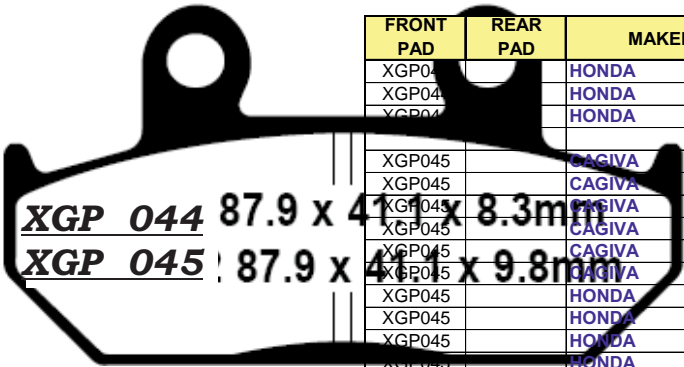

XGP 042 RTS 122

FRONT PAD	REAR PAD	MAKER	MODEL	YEAR
XGP042	XGP042	HONDA	CB 450 DX-K	89-92

XGP 043 RTS 123

FRONT PAD	REAR PAD	MAKER	MODEL	YEAR
XGP043		YAMAHA	FJ 1200 (3CV/3XW Type)	88-95
XGP043		YAMAHA	FZ 750	89-91
XGP043		YAMAHA	FZR 1000 Genesis	87-88
XGP043		YAMAHA	FZR 250	87
XGP043		YAMAHA	FZR 400 (3EN1) F/No 1WG 043101-080100	88
XGP043		YAMAHA	FZR 400 R (3EN2) F/No 1WG 080101-	89
XGP043		YAMAHA	FZR 400 RSP (2TK-EXUP) F/No 1WG 0305101-043100	87
XGP043		YAMAHA	FZR 750 Genesis	87
XGP043		YAMAHA	SRX 400 (3VN1/3VN2/3VN5)	90-96
XGP043		YAMAHA	SRX 600 (3SX)	90
XGP043		YAMAHA	TDM 850	91-95
XGP043		YAMAHA	TDR 250	88-92
XGP043		YAMAHA	TRX 850	96-99
XGP043		YAMAHA	TZR 250 (1KT/2AW)	87
XGP043		YAMAHA	TZR 250 (2MA/2XW)	87-92
XGP043		YAMAHA	XJR 1200	95-98
XGP043		YAMAHA	XVZ 13 AH/ATH Royal Star/Royal Star Tour Classic	96-01
XGP043		YAMAHA	XV 1600 A Wildstar	99-04
XGP043		YAMAHA	XVZ 13 AH/ATH Royal Star/Royal Star Tour Classic	96-01
XGP043		YAMAHA	XVZ 1300 TF Venture Star	96-01