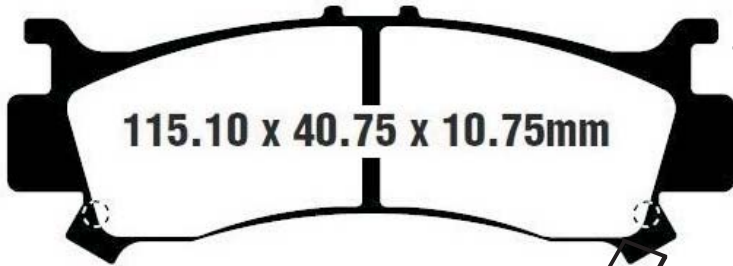

XGP 317
RTS 714

REAR	MAKER	MODEL	YEAR
XGP317	HONDA	SXS 500	15-17
		SXS 700	15-18