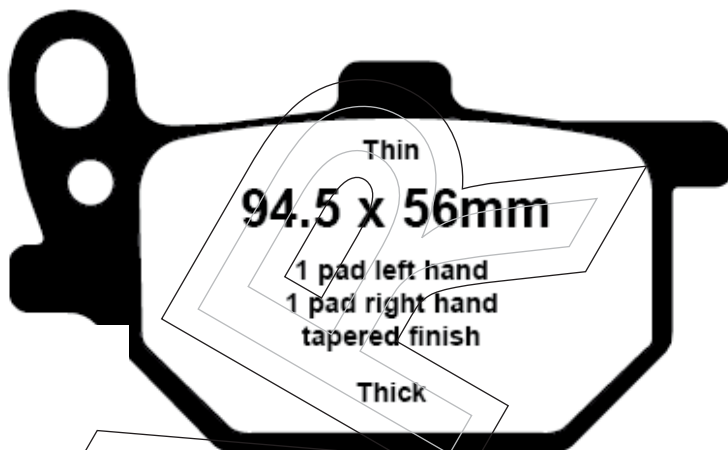

XGP 008 -
RTS 041

FRONT PAD	REAR PAD	MAKER	MODEL	YEAR
XGP008		YAMAHA	RD 250 E/F	78-79
XGP008		YAMAHA	RD 400 E/F	78-79
XGP008		YAMAHA	XS 250 SE/SF	79-81
XGP008		YAMAHA	XS 400 SE	80-81
XGP008		YAMAHA	XS 750 SE	79-80
	XGP008	YAMAHA	RD 250 E/F	78-79
	XGP008	YAMAHA	RD 400 E/F	78-79