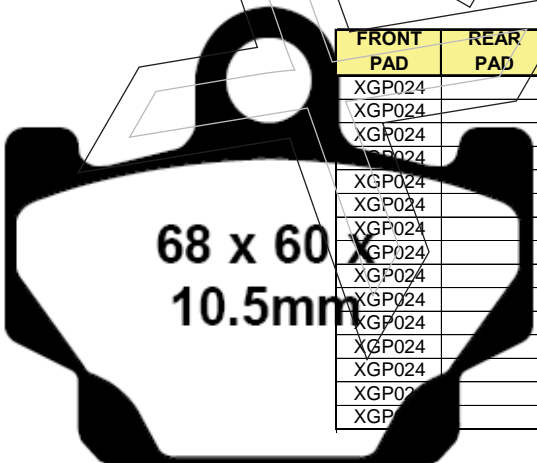

XGP 024 - RTS 081

FRONT PAD	REAR PAD	MAKER	MODEL	YEAR
XGP024		YAMAHA	DT 80 LC (37A)	81-84
XGP024		YAMAHA	RD 125 LC	82-84
XGP024		YAMAHA	RD 350 YPVS	83-84
XGP024		YAMAHA	RD 80 LC	82
XGP024		YAMAHA	RX 115 (5FS3)	99
XGP024		YAMAHA	RX 135 (13X)	81
XGP024		YAMAHA	RZ 250 R (29L)	
XGP024		YAMAHA	SR 125 SE	92-96
XGP024		YAMAHA	XJ 650 LK Seca	83
XGP024		YAMAHA	XJ 650 Turbo	82
XGP024		YAMAHA	XS 400	82
XGP024		YAMAHA	XT 600	84-86
XGP024		YAMAHA	XT 600 Z Tenere	84
XGP024		YAMAHA	XV 250 Virago	89-94
XGP024		YAMAHA	XZ 550	82-84