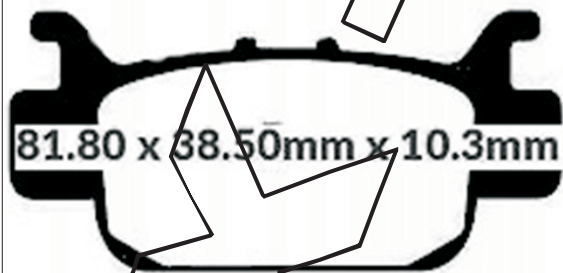

XGP 320
RTS 703

REAR	MAKER	MODEL	YEAR
XGP320	HONDA	SXS 1000	16-21