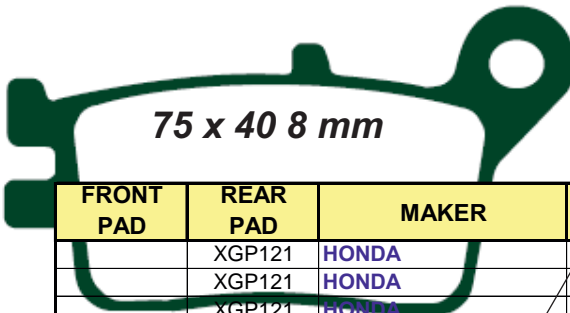

XGP 121   RTS 153

75 x 40 x 8 mm

FRONT PAD	REAR PAD	MAKER	MODEL	YEAR
	XGP121	HONDA	AX-1 (NX 250 J/K/R/R3)	89-94
	XGP121	HONDA	CRM 250,R (Rk) MK1 MD24 (100001-1008385)	89-90
	XGP121	HONDA	XLR 250 Baja MK2 R3 (MD22)	
	XGP121	HONDA	XLR 250 R/R3J/RK/RL/R3L/R3M/RN (MD22)	88-90