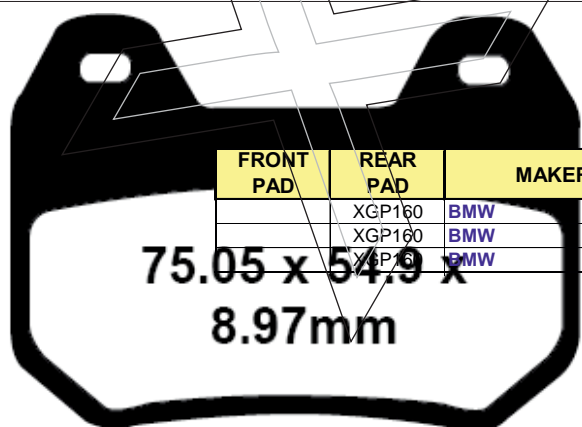

XGP 160 **RTS 304**

FRONT PAD	REAR PAD	MAKER	MODEL	YEAR
	XGP160	BMW	K 1200 LT (Evo-Integral ABS)	11/00-09
	XGP160	BMW	K 1200 LT (Integral ABS & STD ABS Models)	97-10/00
	XGP160	BMW	R 1200 CL	03-04