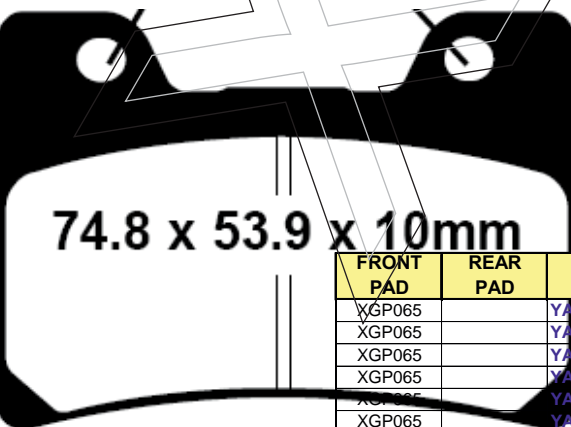

XGP 065 RTS 160

FRONT PAD	REAR PAD	MAKER	MODEL	YEAR
XGP065		YAMAHA	FJ 1200 A (ABS Model)	91-95
XGP065		YAMAHA	FZR 1000 EX UP	89-90
XGP065		YAMAHA	FZR 600	90-93
XGP065		YAMAHA	FZR 600 R	94-95
XGP065		YAMAHA	TDM 850	96-01
XGP065		YAMAHA	V-Max 12	99-06