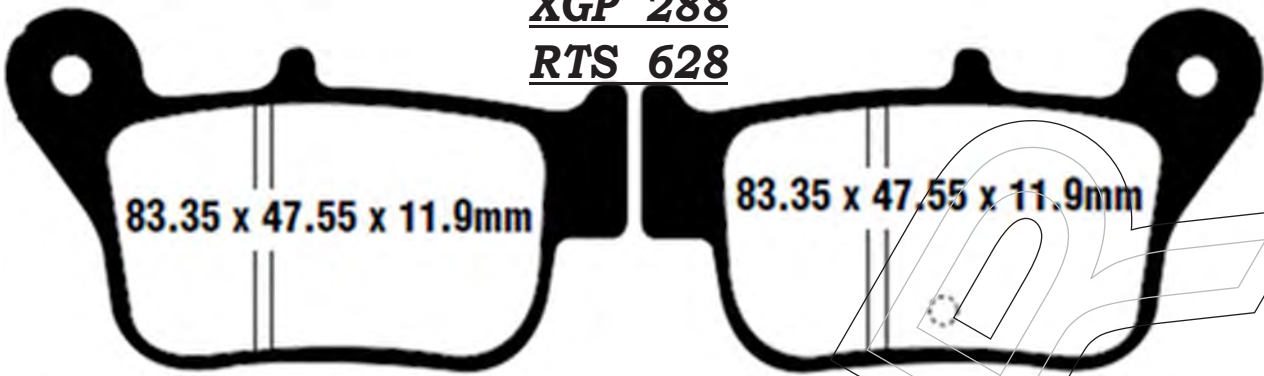

XGP 288

RTS 628

FRONT	REAR	MAKER	MODEL	YEAR
	XGP288	KYMCO	Max Sym 400 i	11-13