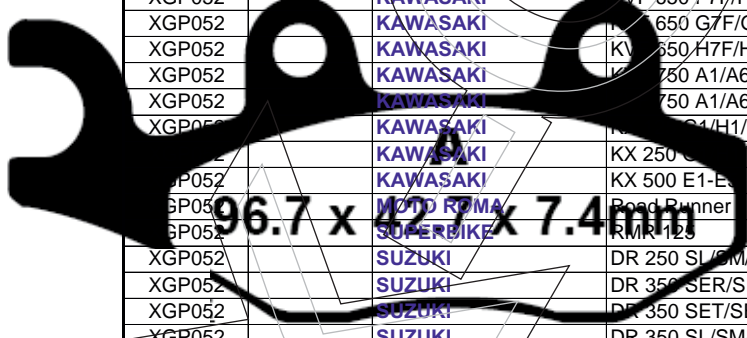

XGP 052
RTS 135