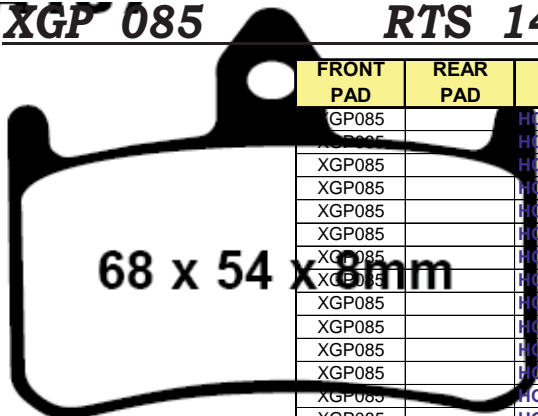

XGP 085 RTS 144/187

FRONT PAD	REAR PAD	MAKER	MODEL	YEAR
XGP085		HONDA	CB 1000 FP/FR/FS/FT/FV	93-97
XGP085		HONDA	CB 250 FT/FV/FX/FY/F1 Hornet	96-01
XGP085		HONDA	CB 400 SF (F2V/F3T) Superfour (NC31)	96-97
XGP085		HONDA	CB 900 F2/F3/F4/F5/F6/F7 Hornet	02-07
XGP085		HONDA	CBR 900 RRN/RRP Fireblade	92-93
XGP085		HONDA	CBR 900 RRR/RRS/RRT/RRV Fireblade	94-97
XGP085		HONDA	NSR 250 (MC21)	95-
XGP085		HONDA	NSR 250 R (MC18)	88
XGP085		HONDA	NSR 250 RR/R2R (MC28)	94-
XGP085		HONDA	NT 400 Bros (NC25)	
XGP085		HONDA	NT 650 J/K/L (Bros)	88-92
XGP085		HONDA	RVF 400 RR/RR-1/RT/RT-II (MC35)	94-96
XGP085		HONDA	RVF 750 RR/R3 RC45	94-98
XGP085		HONDA	VFR 400 R3K/R3N (NC30)	89-92
XGP085		HONDA	VFR 400 R3L/R3M (NC30)	90-91
XGP085		HONDA	VFR 750 R/J/RK/RL RC30	88-90
XGP085		HONDA	VTR 1000 F Firestorm	97-06
XGP085		HONDA	X4 CB 1300 DCV/DCW/DCX/DCY (SC38)	97-00