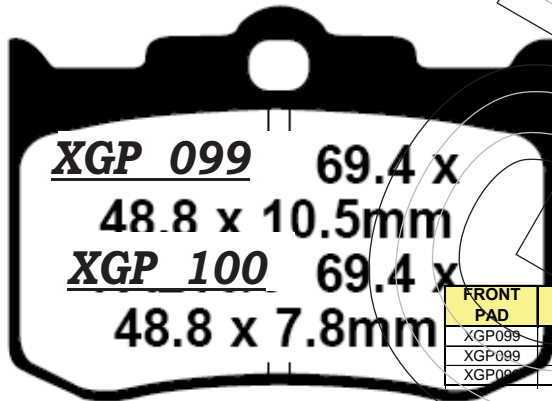

XGP 099   **RTS 216**
XGP 100   **RTS 216/2**

XGP 099   **69.4 x**
48.8 x 10.5mm
XGP 100   **69.4 x**
48.8 x 7.8mm

FRONT PAD	REAR PAD	MAKER	MODEL	YEAR
XGP099	XGP099	INDIAN	Road Master/Vintage	02-08
XGP099	XGP099	INDIAN	Scout All models Scout/Deluxe/Springfield	02-08
XGP099	XGP099	INDIAN	Spirit All models Deluxe/Springfield/Roadblaster	02-08