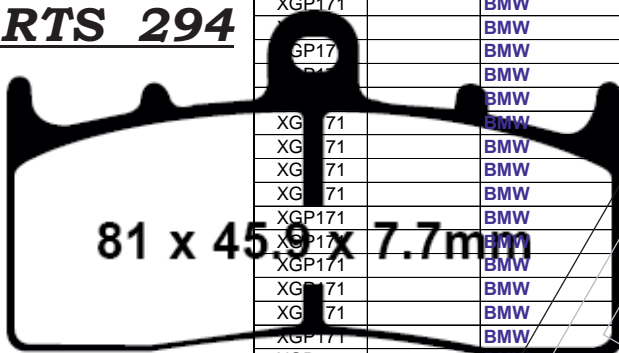

FRONT PAD	REAR PAD	MAKER	MODEL	YEAR
	XGP170	APRILIA	280 R Climber	92-93
	XGP170	APRILIA	Pegaso 50 (2 pads both same A)	92-94
	XGP170	APRILIA	Pegaso 50 (Pad with hook on one side. B)	92-94
	XGP170	BETA	M4 350 Supermotard	04-06
	XGP170	JCM	240 Europa	89
	XGP170	KTM	60 SX	00
	XGP170	KTM	65 SX	00-01
	XGP170	KTM	65 SX	02-03

XGP 170
RTS 337

XGP 171
RTS 294

FRONT PAD	REAR PAD	MAKER	MODEL	YEAR
XGP171		BMW	K 1200 LT (Evo-Integral ABS)	11/00-09
XGP171		BMW	K 1200 R (Urban)	05-08
XGP171		BMW	K 1200 R Sport	07-08
XGP171		BMW	K 1300 R	09
XGP171		BMW	R 1100 S (With integral ABS)	12/00-06
XGP171		BMW	R 1150 GS (Adventure)	03-06
XGP171		BMW	R 1150 R	01-06
XGP171		BMW	R 1150 R Rockster	03-06
XGP171		BMW	R 1150 R Rockster Edition 80	04
XGP171		BMW	R 1150 RS (Integral ABS)	01-04
XGP171		BMW	R 1200 (Urban)	06-08
XGP171		BMW	R 1200 C Classic	03-04
XGP171		BMW	R 1200 C Independent (Cast Wheel)	03-04
XGP171		BMW	R 1200 C Montauk	04
XGP171		BMW	R 1200 CL	03-04
XGP171		BMW	R 1200 R (K27) Urban	06-09
XGP171		BMW	R 850 R	04-06
XGP171		KAWASAKI	ZRX 400 (ZX 400 E4/5/6/7)	98-01

FRONT PAD	REAR PAD	MAKER	MODEL	YEAR
XGP172		KAWASAKI	KFX 450 R Quad (KSF 450 B8F/B9F)	08-09
XGP172		KAWASAKI	KSV 700 A (KFX 700) V-Force	04-08
XGP172		KAWASAKI	KVF 650 D1/D6F/D7F/D8F/D9F Brute Force 4x4	05-09
XGP172		KAWASAKI	KVF 650 E - Brute Force 4x4 Hardwoods Green HD	05-09
XGP172		KAWASAKI	KVF 700 B1/B6F/A7F/A8F 4x4 (Prairie) (KVF 700)	04-08
XGP172		KAWASAKI	KVF 700 D1 Team Green	05
XGP172		SUZUKI	LT-V 700 FK4/FK5 Twin Peaks	04-05