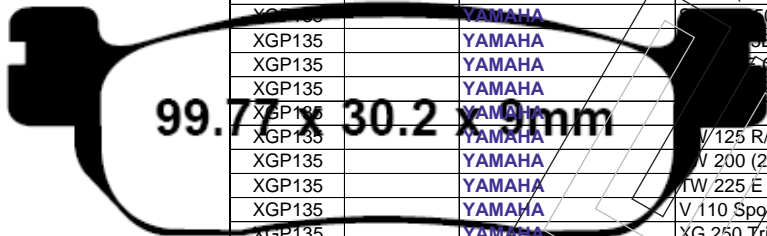

99.77 x 30.2 x 9mm

FRONT PAD	REAR PAD	MAKER	MODEL	YEAR
XGP135		YAMAHA	AT 115 (15S1) (Neo CVT/Brasil)	08
XGP135		YAMAHA	AT 115 (2B81/2/3) Neo (Brasil)	05-07
XGP135		YAMAHA	FIZ 90	97-
XGP135		YAMAHA	RZ 50 (5FC1/2)	02
XGP135		YAMAHA	RZ 50 (3C61/5/2)	05
XGP135		YAMAHA	SBT Bronco	97
XGP135		YAMAHA	Strypton (SER3)	02
XGP135		YAMAHA	SER1/2) Crypton-R	99
XGP135		YAMAHA	V 125 R/S	99-02
XGP135		YAMAHA	V 200 (2JL/AC51/2/3/4/5/6/5LB1/2)	03-04
XGP135		YAMAHA	VW 225 E (5VC1/2)	01-02
XGP135		YAMAHA	V 110 Sporty	03
XGP135		YAMAHA	XG 250 Tricker (5XT1)	96
XGP135		YAMAHA	XT 250X	04-06
XGP135		YAMAHA	XT 250X	06
	XGP135	ITALJET	Jupiter 125/150	02
	XGP135	LINHAI	Main Street 300cc (Scooter)	07-09
	XGP135	LINHAI	Monarch 125/150 T	06-07
	XGP135	MBK	YP 125 Cityline	08-09
	XGP135	MBK	YP 250 Skyliner	98-99
	XGP135	MBK	YP 250 Skyliner/ 250	00-02
	XGP135	YAMAHA	VP 250 X-City	07-09
	XGP135	YAMAHA	YP 250 DX/A Majesty	98-99
	XGP135	YAMAHA	YP 250 Majesty	00-03
	XGP135	YAMAHA	YP 250 R X-Max	05-09
	XGP135	YAMAHA	YZF R7	02-03
	XGP135	YAMAHA	YZF-R6	99-02