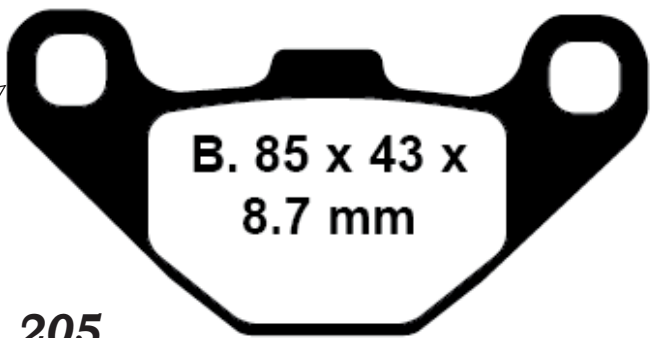

XGP 204

RTS 336

FRONT PAD	REAR PAD	MAKER	MODEL	YEAR
XGP204		YAMAHA	CV 50 Jog (5KN1/2) (Coolstyle)	00-02
XGP204		YAMAHA	CV 50 ZR Evolution (5PT1)	01-02
XGP204		YAMAHA	MIQ (113cc)	05-07
XGP204		YAMAHA	MIQ Sporty (113cc)	05-07
XGP204		YAMAHA	Novo-Z (113cc)	06-07