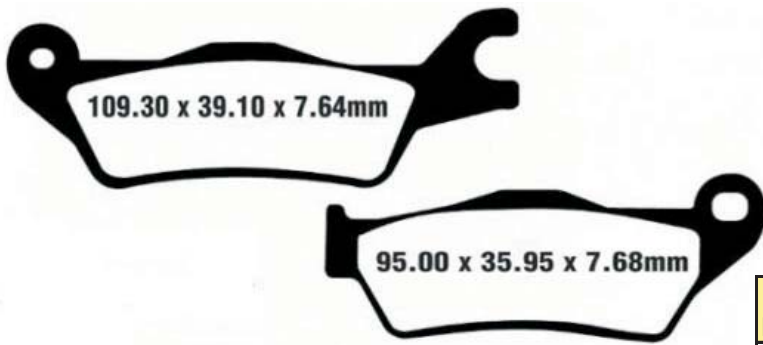

XGP 313
RTS 715

FRONT	MAKER	MODEL	YEAR
XGP313	HONDA	CBF 125	06-07
		CBF 150	05-12
	SUZUKI	GSX-R 125	18-21
		GSX-R 150	16-20

XGP 314
RTS 726

FRONT	MAKER	MODEL	YEAR
XGP314	CF MOTO	C 400 Force	18-19
		C 500 Force	17-19
		C 600 Force	18-20
		Z 950 Force	20
		Z 1000 Force	18-21

XGP 315
RTS 639

FRONT	MAKER	MODEL	YEAR
XGP316	HONDA	SXS 500	15-17
		SXS 700	15-18