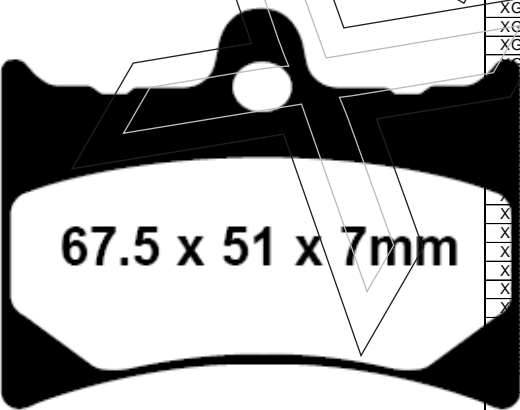

FRONT PAD	REAR PAD	MAKER	MODEL	YEAR
XGP047		ALFER	125 MC	88-
XGP047		ALFER	250 GR/Enduro	88-
XGP047		ALFER	250 MC	88-
XGP047		ALFER	300 GR Enduro	88-
XGP047		APRILIA	AF1 125	88-89
XGP047		APRILIA	AF1 125	90-91
XGP047		APRILIA	RS 125 (5 bolt rear disc)	99-05
XGP047		APRILIA	RS 125 (6 bolt rear disc)	92-98
XGP047		APRILIA	Tuono 125	03-04
XGP047		BENELLI	Devil 50	92-
XGP047		BENELLI	Devil 80	92-
XGP047		BENELLI	Spring 50	93-
XGP047		BENELLI	Tamo 125	89-
XGP047		BETA	Euro 350	00-01
XGP047		BETA	Euro 350	02
XGP047		GILERA	125 CX	91-
XGP047		GILERA	125 MX1/MXR	89-
XGP047		GILERA	125 SP 01/SP 02	89-
XGP047		GILERA	GFR 125	94
XGP047		GILERA	Nordwest	94-96
XGP047		GILERA	Nord-West 350	94-
XGP047		KTM	EXC 125	87
XGP047		KTM	MX 125	87
XGP047		KTM	MX/EXC 250	87
XGP047		KTM	MX/EXC 350	87
XGP047		MOTO GUZZI	Quota 1000	92-97
XGP047	XGP047	KTM	EXC 125	87
XGP047	XGP047	KTM	MX 125	87
XGP047	XGP047	KTM	MX/EXC 250	87
XGP047	XGP047	KTM	MX/EXC 350	87

XGP 047

RTS 126