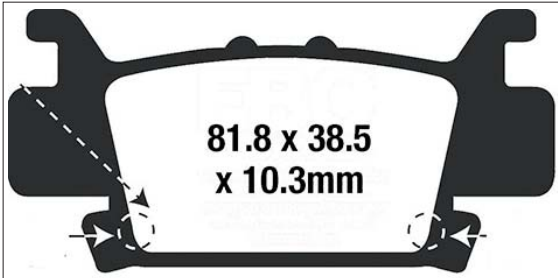

XGP 321
RTS 704

REAR	MAKER	MODEL	YEAR
XGP320	HONDA	SXS 1000	16-21

XGP 322
RTS 755

FRONT	MAKER	MODEL	YEAR
XGP322	YAMAHA	YZF 250 - 450	16-22
		WRF 250-450	16-22

XGP 323
RTS 676

FRONT	MAKER	MODEL	YEAR
XGP323	YAMAHA	YZZ 1000	16-22

XGP 324
RTS 677

REAR	MAKER	MODEL	YEAR
XGP323	YAMAHA	YZZ 1000	16-22

XGP 328

REAR	MAKER	MODEL	YEAR
XGP328	SYM	VF 125 - E5	18-