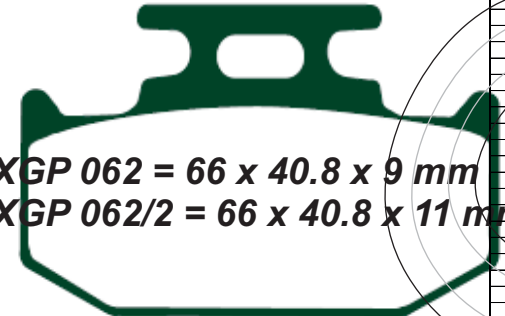

FRONT PAD	REAR PAD	MAKER	MODEL	YEAR
XGP062		YAMAHA	YXR 700 Rhino 4x4 SE Parking Brake	09
XGP062		KAWASAKI	KDX 125 A1/A2/B1/B2	90-94
XGP062		KAWASAKI	KDX 200 E1/E2/E3/E4	89-92
XGP062		KAWASAKI	KDX 200 E5/E6	93-94
XGP062		KAWASAKI	KDX 200 H1/H2/H3/H4/H5	95-99
XGP062		KAWASAKI	KDX 200 SR (DX200G)	
XGP062		KAWASAKI	KDX 220 R A4-A12/A6F	97-06
XGP062		KAWASAKI	KDX 220 SR (DX 220 B)	
XGP062		KAWASAKI	KDX 250 D1	91-93
XGP062		KAWASAKI	KDX 250 SR (KDX 250 F1)	91
XGP062		KAWASAKI	KLX 250 F1-F4 (KLX 250 ES)	94-97
XGP062		KAWASAKI	KLX 250 G1	94
XGP062		KAWASAKI	KLX 250 R D1/D2	93-94
XGP062		KAWASAKI	KLX 650 C1/C2/C3	93-97
XGP062		KAWASAKI	KX 125 G1/H1/H2/J1/J2	89-93
XGP062		KAWASAKI	KX 125 K1	94
XGP062		KAWASAKI	KX 250 G1/H1/H2/J1/J2	89-93
XGP062		KAWASAKI	KX 250 K1	94
XGP062		KAWASAKI	KX 500 E1-E5	89-93
XGP062		KAWASAKI	KX 500 E6/E7	94-95
XGP062		SUZUKI	DR 250 R (Deibel 250 XC/GPS (SJ45A)	96-98
XGP062		SUZUKI	DR 250 SL/SM/SN/SEP/SER/SES	90-95
XGP062		SUZUKI	DR 350 SER/SES (Electric Start/4 Bolt Front Disc)	94-95
XGP062		SUZUKI	DR 350 SET/SEV (Electric Start/4 Bolt Front Disc)	96-97
XGP062		SUZUKI	DR 350 SEW/SEX (Electric Start/6 Bolt Front Disc)	98-99
XGP062		SUZUKI	DR 350 SL/SM/SN/SP 4 Bolt Front Disc/Kick Start	90-93
XGP062		SUZUKI	DR 650 SET/SEV (SP46A/B)	96-97
XGP062		SUZUKI	RM 125 K/L/M	89-91
XGP062		SUZUKI	RM 250 K/L/M	89-91
XGP062		SUZUKI	RMX 250 K/M/N/P	89-93
XGP062		SUZUKI	RMX 250 T/V/W	96-98
XGP062		SUZUKI	TS 125 RK/RL/RM/RN/RP/RR (SF15A)	90-96
XGP062		SUZUKI	TS 200 RK/RL/RM/RN/RP/RR	89-94
XGP062		YAMAHA	DT 125 RE	05-07
XGP062		YAMAHA	DT 125 X	05-06
XGP062		YAMAHA	Serrow 250 (3C51/52)	05
XGP062		YAMAHA	WR 200 D/E/F	92-94
XGP062		YAMAHA	WR 250 ZB/ZD/ZE/ZF/ZG/ZH/ZJ	91-97
XGP062		YAMAHA	WR 500 ZD	92
XGP062		YAMAHA	XG 250 Tricker (5XT1)	04-06
XGP062		YAMAHA	XT 250 X	06
XGP062		YAMAHA	XTZ 250 (4B41/2) Lander (Brasil)	07-08
XGP062		YAMAHA	YZ 125 A/B	90-91
XGP062		YAMAHA	YZ 250 A/WRA/B	90-91
XGP062/2		SUZUKI	DR 250 R DOHC	95-00
XGP062/2		SUZUKI	DR-Z 250 K1-K7	01-07
XGP062/2		SUZUKI	RM 125 N/P/R/S (RF14A)	92-95
XGP062/2		SUZUKI	RM 250 N/P/R/S (R16A)	92-95
XGP062/2		SUZUKI	RMX 250 R/S	94-95
XGP062/2		SUZUKI	RMX 250 SN/SR/SS (SJ13A)	95-97
XGP062/2		YAMAHA	DT 200 W R (3XP)	92-93
XGP062/2		YAMAHA	DT 230 (4TP1/2) Lanza	97-98
XGP062/2		YAMAHA	TT 250 R (4GY) Raid/4MR2	96
XGP062/2		YAMAHA	TT 250 RL/RM/RN/RP/RR/RS	99-04
XGP062/2		YAMAHA	TT 600 E	94-95
XGP062/2		YAMAHA	TT 600 K (Nissin rear caliper)	93-95
XGP062/2		YAMAHA	WR 400 FK	98
XGP062/2		YAMAHA	XT 225 W (4JGI-6 Serrow)	93-98
XGP062/2		YAMAHA	YZ 125 D/E/F/G/H/J	92-97
XGP062/2		YAMAHA	YZ 250 D/E/F/G/H/J	92-97
XGP062/2		YAMAHA	YZ 400 FK	97-99

**XGP 062
RTS 152**

**XGP 062/2
RTS 152/2**