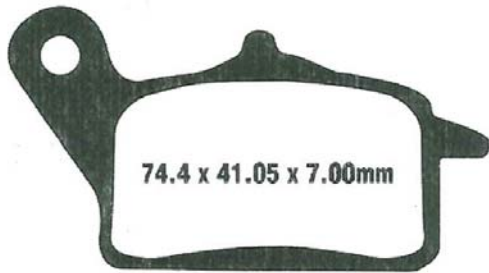

FRONT	MAKER	MODEL	YEAR
XGP311	HONDA	NSC 110	14-18
		ACB 110	10-16
		ACA 125 - Air Blade	14-16

XGP 312
RTS 651