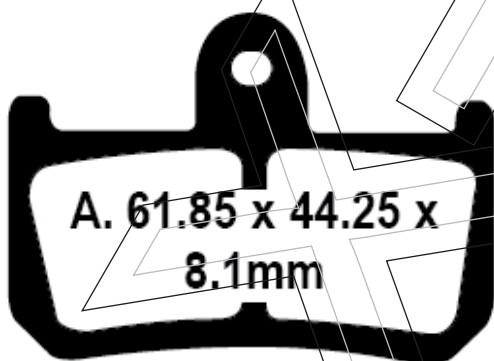

FRONT PAD	REAR PAD	MAKER	MODEL	YEAR
XGP259		YAMAHA	MT-01 (6 piston radial caliper)	07-09
XGP259		YAMAHA	XV 1700 Y V-Max	09
XGP259		YAMAHA	YZF R1	09
XGP259		YAMAHA	YZF R1 (6 piston radial caliper)	07-08