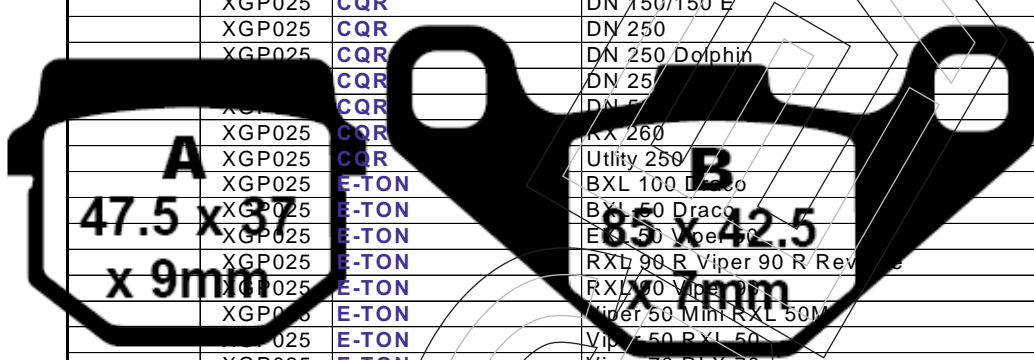

XGP 025
RTS 083