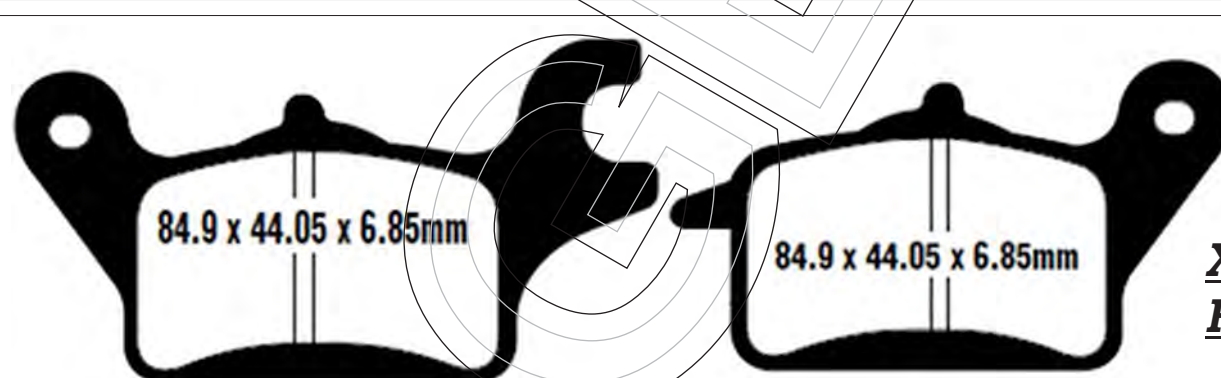

XGP 285
RTS 613

FRONT	REAR	MAKER	MODEL	YEAR
XGP285		B.M.W.	K 1600 GT	11-13

XGP 286
RTS 625

FRONT	REAR	MAKER	MODEL	YEAR
XGP286		HONDA	AFS 110 Wave	12-