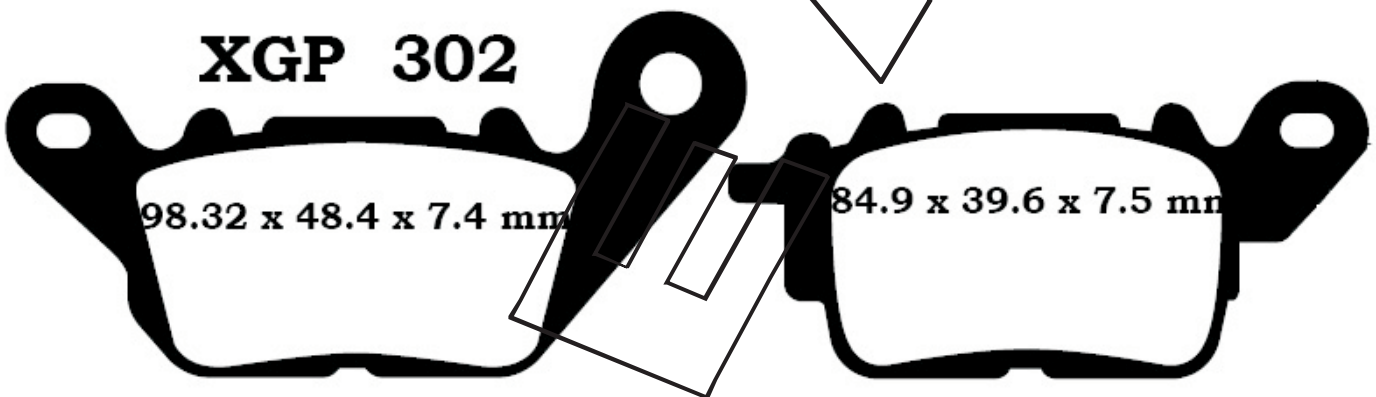

XGP 302
RTS 694

FRONT	REAR	MAKER	MODEL	YEAR
XGP 302		YAMAHA	N-MAX 125	15-17
XGP 302		YAMAHA	N-MAX 150	15-17