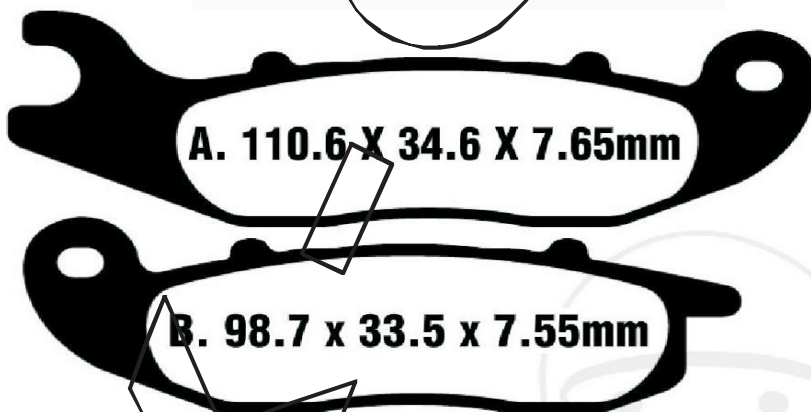

XGP 303
RTS 693

FRONT	REAR	MAKER	MODEL	YEAR
XGP 303		HONDA	PCX 125 S (WW 125 AK)	18-21
		PIAGGIO	LIBERTY 50 - 125 - 150	16-21
		PIAGGIO	MEDLEY 125 - 150 (ABS)	16-21